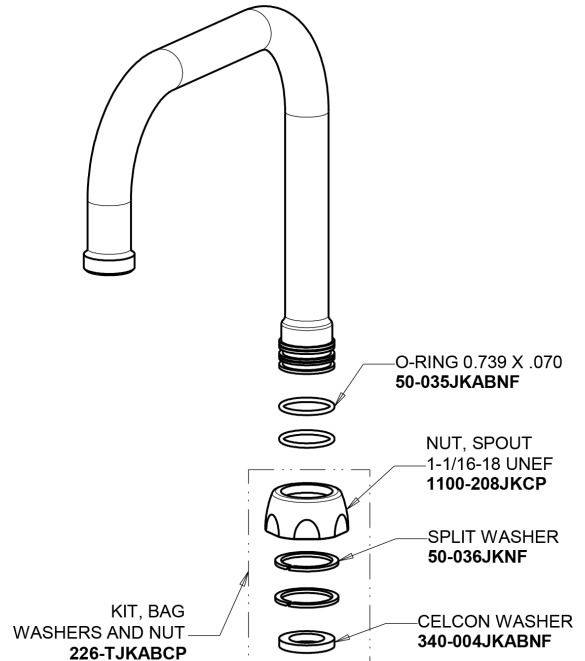

Repair Parts

526-XKABCP

Hot and Cold Water Sink Faucet

a Geberit company

Base Parts:

2-3/8" Lever Handle 369-PRJKCP

6-1/4" Rigid / Swing Double-Bend Spout DB6AJKABCP

Full Flow Outlet E1JKABRCF

Ceramic 1/4-Turn Cartridge (pair) 1-099XKJKABNF (right) 1-100XKJKABNF (left)

For Technical Assistance:

Phone: 800-TEC-TRUE (832-8783)

Email: techsupport.us@chicagofaucets.com

2100 South Clearwater Drive

Des Plaines, IL 60018