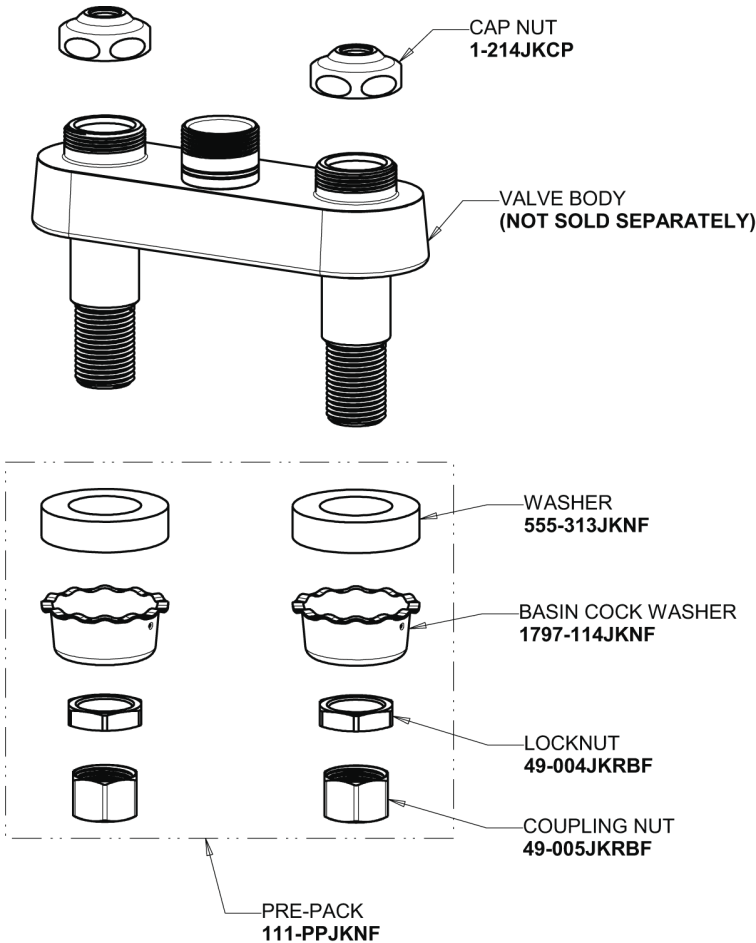

Repair Parts

526-XKABCP

Hot and Cold Water Sink Faucet

a Geberit company

Base Parts:

2-3/8" Lever Handle 369-PRJKCP

6-1/4" Rigid / Swing Double-Bend Spout DB6AJKABCP

Full Flow Outlet E1JKABRCF

Ceramic 1/4-Turn Cartridge (pair) 1-099XKJKABNF (right) 1-100XKJKABNF (left)

For Technical Assistance:

Phone: 800-TEC-TRUE (832-8783)

Email: techsupport.us@chicagofaucets.com

2100 South Clearwater Drive

Des Plaines, IL 60018