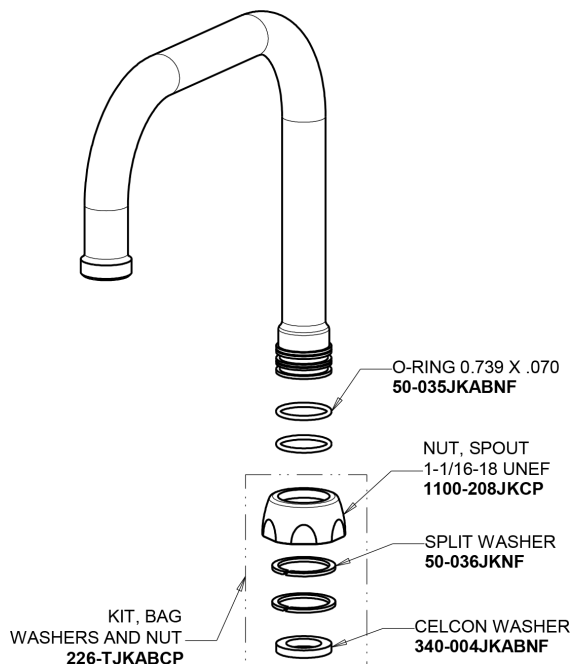

Repair Parts

526-E3ABCP

Hot and Cold Water Sink Faucet

a Geberit company

Base Parts:

6-1/4" Rigid / Swing Double-Bend Spout DB6AJKABCP

2.2 GPM (8.3 L/min) Aerator E3JKABCP

2-3/8" Lever Handle 369-PRJKCP

Quatern Compression Cartridge (pair) 1-099XTJKABNF (right) 1-100XTJKABNF (left)

For Technical Assistance:

Phone: 800-TEC-TRUE (832-8783)

Email: techsupport.us@chicagofaucets.com

2100 South Clearwater Drive