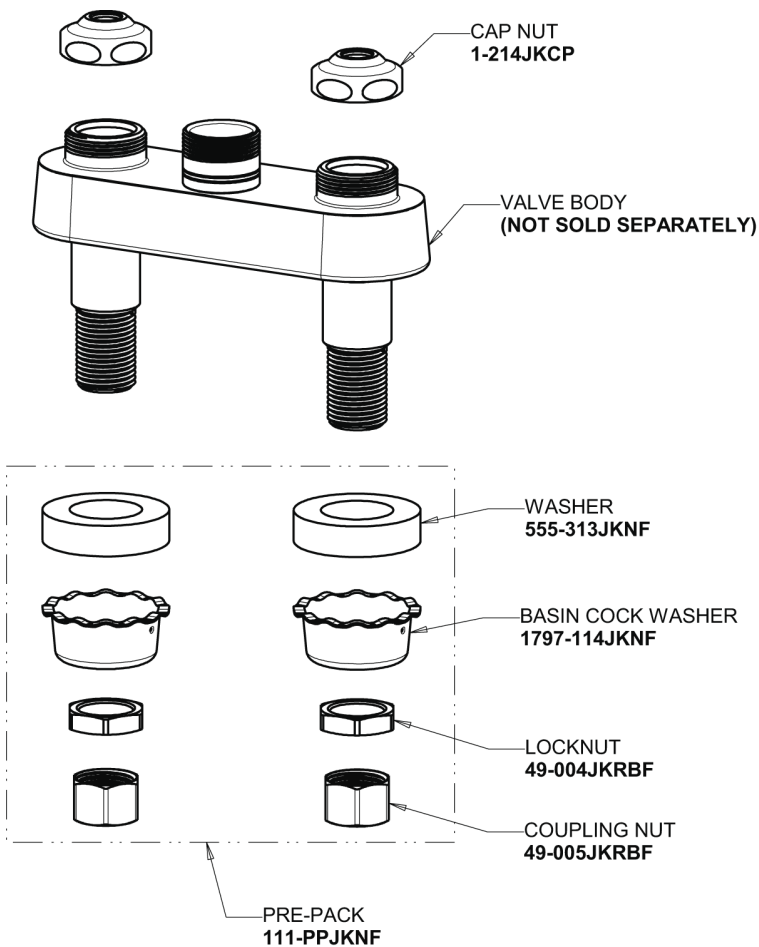

Repair Parts

526-E3ABCP

Hot and Cold Water Sink Faucet

a Geberit company

Base Parts:

6-1/4" Rigid / Swing Double-Bend Spout DB6AJKABCP

2.2 GPM (8.3 L/min) Aerator E3JKABCP

2-3/8" Lever Handle 369-PRJKCP

Quatern Compression Cartridge (pair) 1-099XTJKABNF (right) 1-100XTJKABNF (left)

For Technical Assistance:

Phone: 800-TEC-TRUE (832-8783)

Email: techsupport.us@chicagofaucets.com

2100 South Clearwater Drive