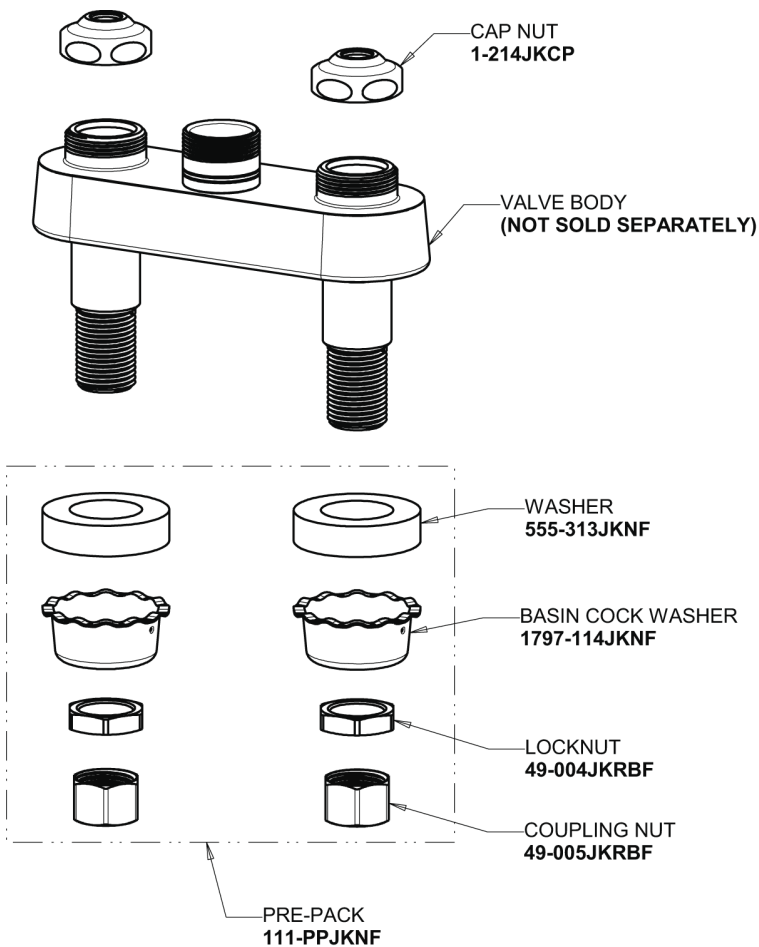

Repair Parts

526-E35ABCP

Hot and Cold Water Sink Faucet

**CHICAGO
FAUCETS**

a Geberit company

Base Parts:

2-3/8" Lever Handle 369-PRJKCP

6-1/4" Rigid / Swing Double-Bend Spout DB6AJKABCP

1.5 GPM (5.7 L/min) Aerator E35JKABCP

Quatern Compression Cartridge (pair) 1-099XTJKABNF (right) 1-100XTJKABNF (left)

For Technical Assistance:

Phone: 800-TEC-TRUE (832-8783)

Email: techsupport.us@chicagofaucets.com