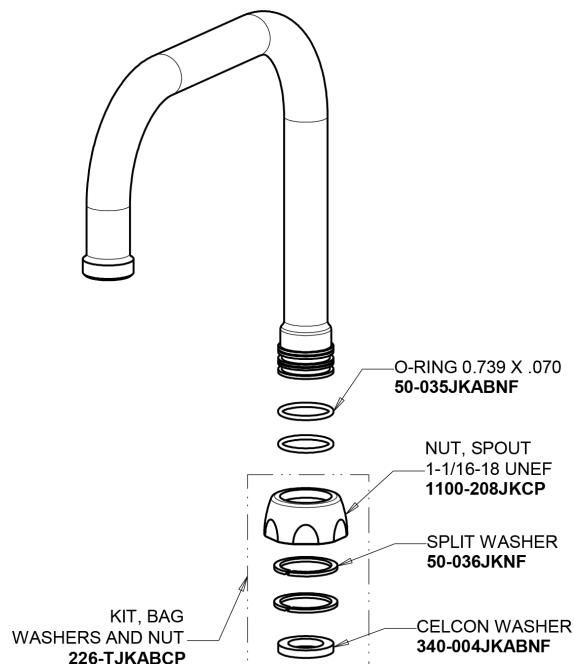

Repair Parts

526-E35ABCP

Hot and Cold Water Sink Faucet

**CHICAGO
FAUCETS**

a Geberit company

Base Parts:

2-3/8" Lever Handle 369-PRJKCP

6-1/4" Rigid / Swing Double-Bend Spout DB6AJKABCP

1.5 GPM (5.7 L/min) Aerator E35JKABCP

Quatern Compression Cartridge (pair) 1-099XTJKABNF (right) 1-100XTJKABNF (left)

For Technical Assistance:

Phone: 800-TEC-TRUE (832-8783)

Email: techsupport.us@chicagofaucets.com