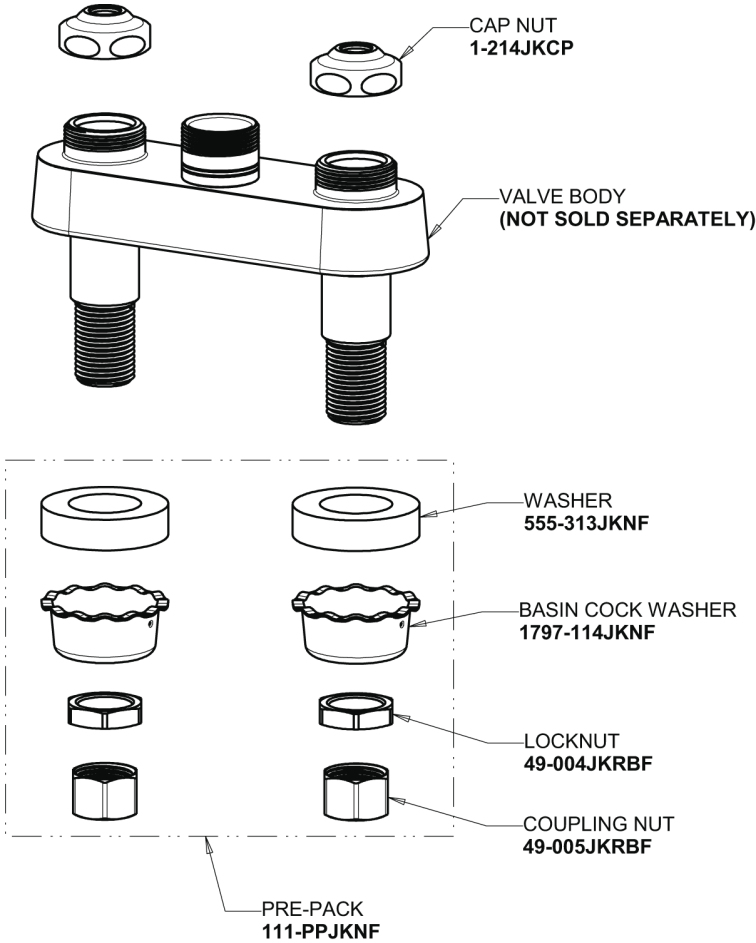

Repair Parts

526-E35-317ABCP

Hot and Cold Water Sink Faucet

a Geberit company

Base Parts:

6-1/4" Rigid / Swing Double-Bend Spout DB6AJKABCP

1.5 GPM (5.7 L/min) Aerator E35JKABCP

4" Wristblade Handle 317-PRJKCP