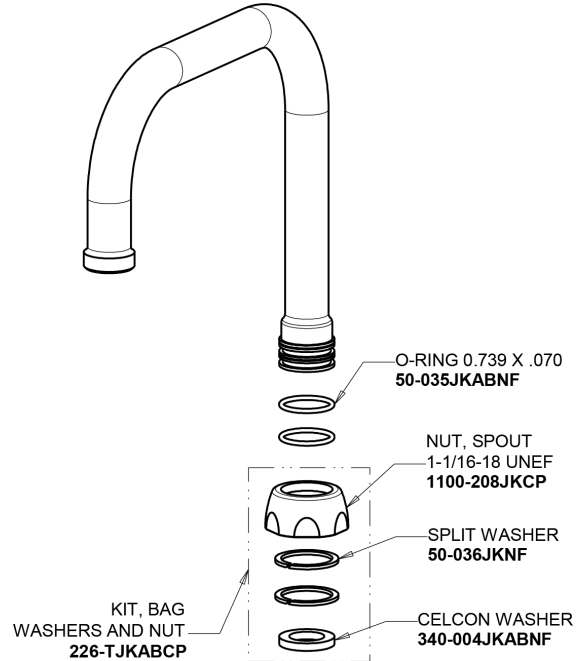

Repair Parts

526-E35-317ABCP

Hot and Cold Water Sink Faucet

a Geberit company

Base Parts:

6-1/4" Rigid / Swing Double-Bend Spout DB6AJKABCP

1.5 GPM (5.7 L/min) Aerator E35JKABCP

4" Wristblade Handle 317-PRJKCP

Quatern Compression Cartridge (pair) 1-099XTJKABNF (right) 1-100XTJKABNF (left)

For Technical Assistance:

Phone: 800-TEC-TRUE (832-8783)

Email: techsupport.us@chicagofaucets.com

2100 South Clearwater Drive