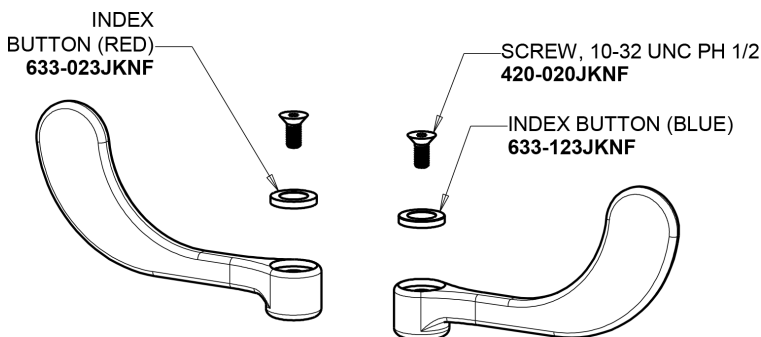

Repair Parts

526-E35-317ABCP

Hot and Cold Water Sink Faucet

a Geberit company

Base Parts:

6-1/4" Rigid / Swing Double-Bend Spout DB6AJKABCP

1.5 GPM (5.7 L/min) Aerator E35JKABCP

4" Wristblade Handle 317-PRJKCP

Quatern Compression Cartridge (pair) 1-099XTJKABNF (right) 1-100XTJKABNF (left)

For Technical Assistance:

Phone: 800-TEC-TRUE (832-8783)

Email: techsupport.us@chicagofaucets.com

2100 South Clearwater Drive