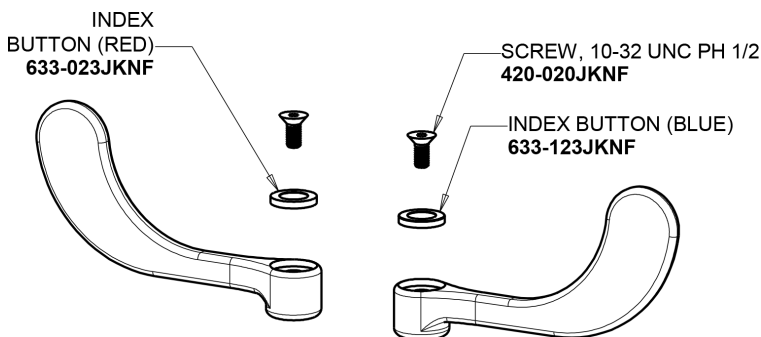

Repair Parts

526-E3-317ABCP

Hot and Cold Water Sink Faucet

**CHICAGO
FAUCETS**

a Geberit company

Base Parts:

4" Wristblade Handle 317-PRJKCP

6-1/4" Rigid / Swing Double-Bend Spout DB6AJKABCP

2.2 GPM (8.3 L/min) Aerator E3JKABCP

Quatern Compression Cartridge (pair) 1-099XTJKABNF (right) 1-100XTJKABNF (left)

For Technical Assistance:

Phone: 800-TEC-TRUE (832-8783)

Email: techsupport.us@chicagofaucets.com