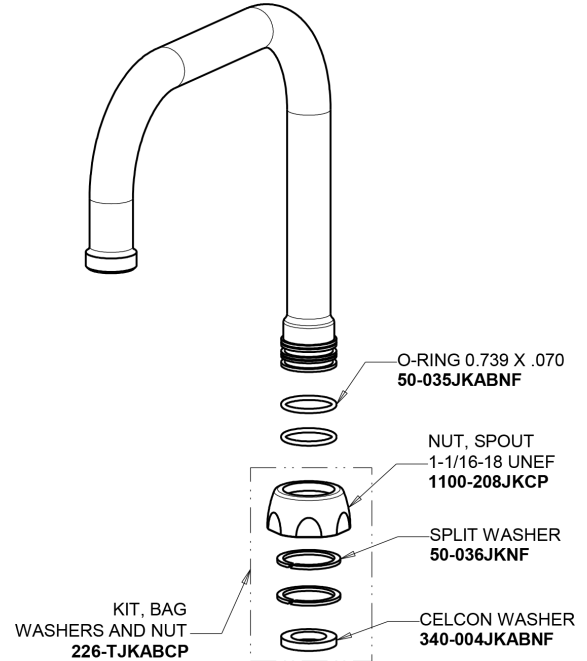

Repair Parts

526-E3-317ABCP

Hot and Cold Water Sink Faucet

**CHICAGO
FAUCETS**

a Geberit company

Base Parts:

4" Wristblade Handle 317-PRJKCP

6-1/4" Rigid / Swing Double-Bend Spout DB6AJKABCP

2.2 GPM (8.3 L/min) Aerator E3JKABCP

Quatern Compression Cartridge (pair) 1-099XTJKABNF (right) 1-100XTJKABNF (left)

For Technical Assistance:

Phone: 800-TEC-TRUE (832-8783)

Email: techsupport.us@chicagofaucets.com