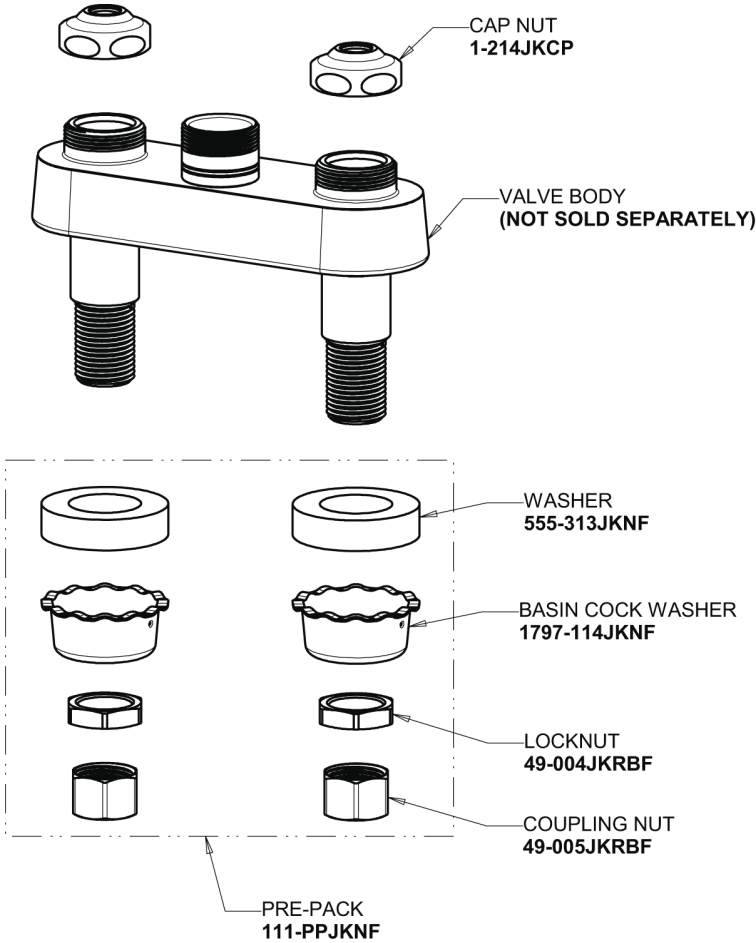

Repair Parts

526-E3-317ABCP

Hot and Cold Water Sink Faucet

**CHICAGO
FAUCETS**

a Geberit company

Base Parts:

4" Wristblade Handle 317-PRJKCP

6-1/4" Rigid / Swing Double-Bend Spout DB6AJKABCP

2.2 GPM (8.3 L/min) Aerator E3JKABCP

Quatern Compression Cartridge (pair) 1-099XTJKABNF (right) 1-100XTJKABNF (left)

For Technical Assistance:

Phone: 800-TEC-TRUE (832-8783)

Email: techsupport.us@chicagofaucets.com