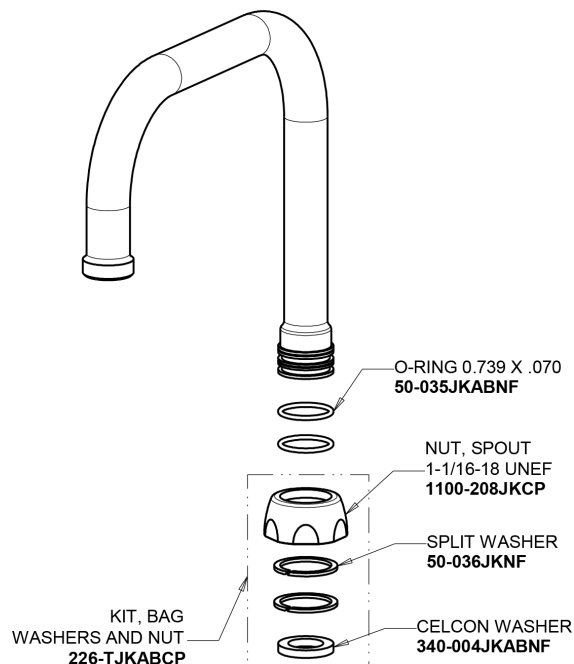

# Repair Parts

526-E2E27CP

Hot and Cold Water Sink Faucet

**CHICAGO  
FAUCETS**

a Geberit company

## Base Parts:

2-3/8" Lever Handle  
369-PRJKCP

6-1/4" Rigid / Swing Double-Bend Spout  
DB6AJKABCP

Full Flow In-Line Vacuum Breaker with Hose Thread Outlet  
E27JKCP

Quatern Compression Cartridge (pair)  
1-099XTJKABNF (right)  
1-100XTJKABNF (left)