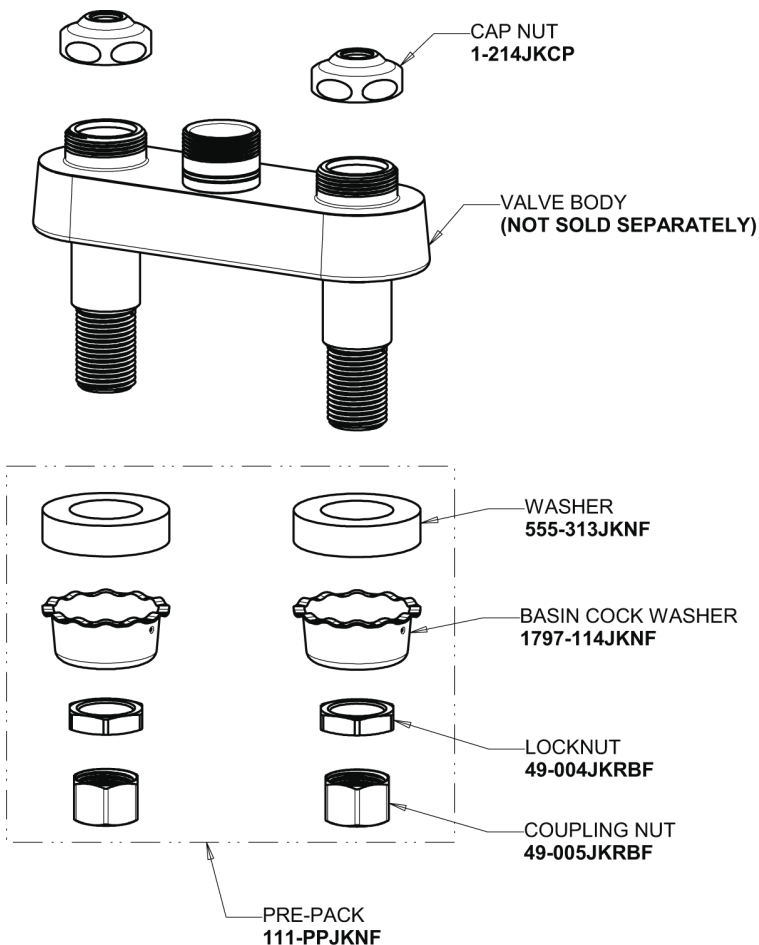

# Repair Parts

526-E2E27CP

Hot and Cold Water Sink Faucet

**CHICAGO  
FAUCETS**

a Geberit company

## Base Parts:

2-3/8" Lever Handle  
369-PRJKCP

6-1/4" Rigid / Swing Double-Bend Spout  
DB6AJKABCP

Full Flow In-Line Vacuum Breaker with Hose Thread Outlet  
E27JKCP

Quatern Compression Cartridge (pair)  
1-099XTJKABNF (right)  
1-100XTJKABNF (left)