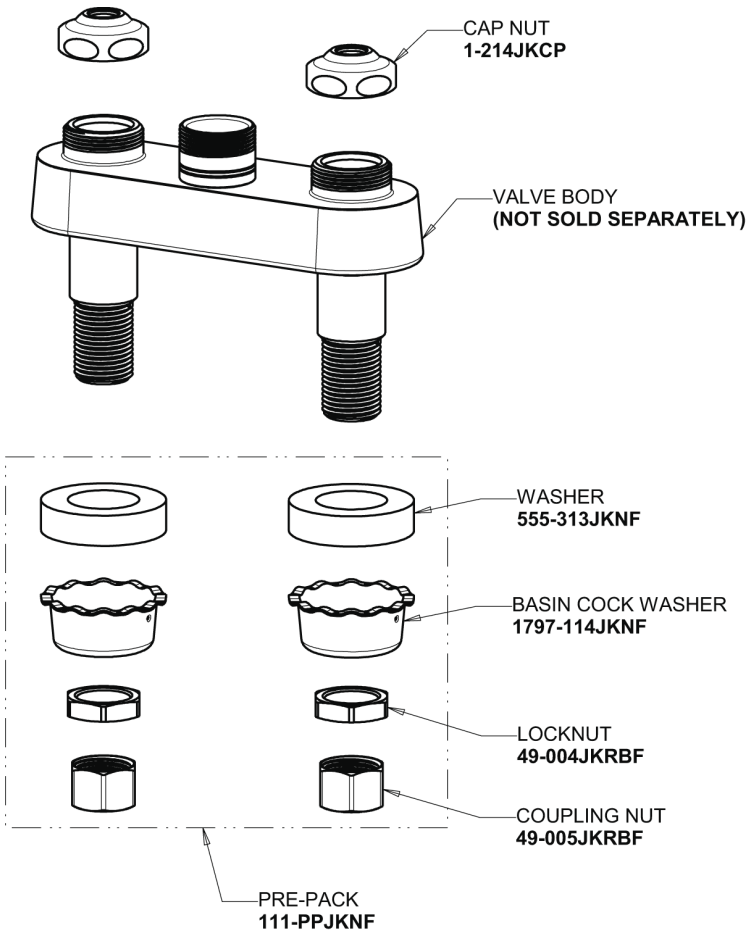

Repair Parts

526-E2CP

Hot and Cold Water Sink Faucet

**CHICAGO
FAUCETS** 

a Geberit company

Base Parts:

6-1/4" Rigid / Swing Double-Bend Spout with Male Hose Thread Adapter DB6AE2JKABCP

2-3/8" Lever Handle 369-PRJKCP

Quatern Compression Cartridge (pair) 1-099XTJKABNF (right) 1-100XTJKABNF (left)

For Technical Assistance:

Phone: 800-TEC-TRUE (832-8783)

Email: techsupport.us@chicago faucets.com

2100 South Clearwater Drive