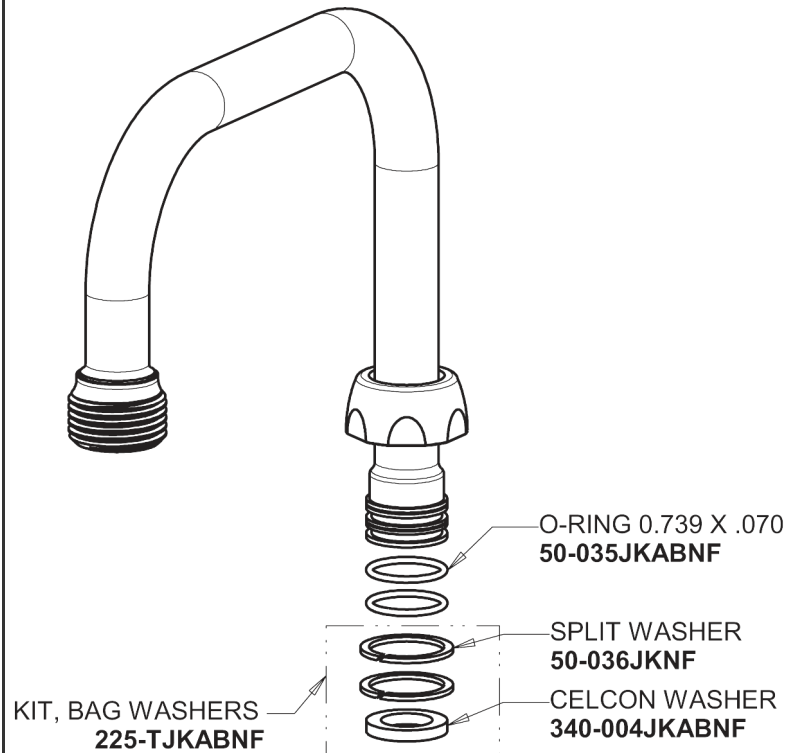

Repair Parts

526-E2CP

Hot and Cold Water Sink Faucet

**CHICAGO
FAUCETS** 

a Geberit company

Base Parts:

6-1/4" Rigid / Swing Double-Bend Spout with Male Hose Thread Adapter DB6AE2JKABCP

2-3/8" Lever Handle 369-PRJKCP

Quatern Compression Cartridge (pair) 1-099XTJKABNF (right) 1-100XTJKABNF (left)

For Technical Assistance:

Phone: 800-TEC-TRUE (832-8783)

Email: techsupport.us@chicago faucets.com

2100 South Clearwater Drive