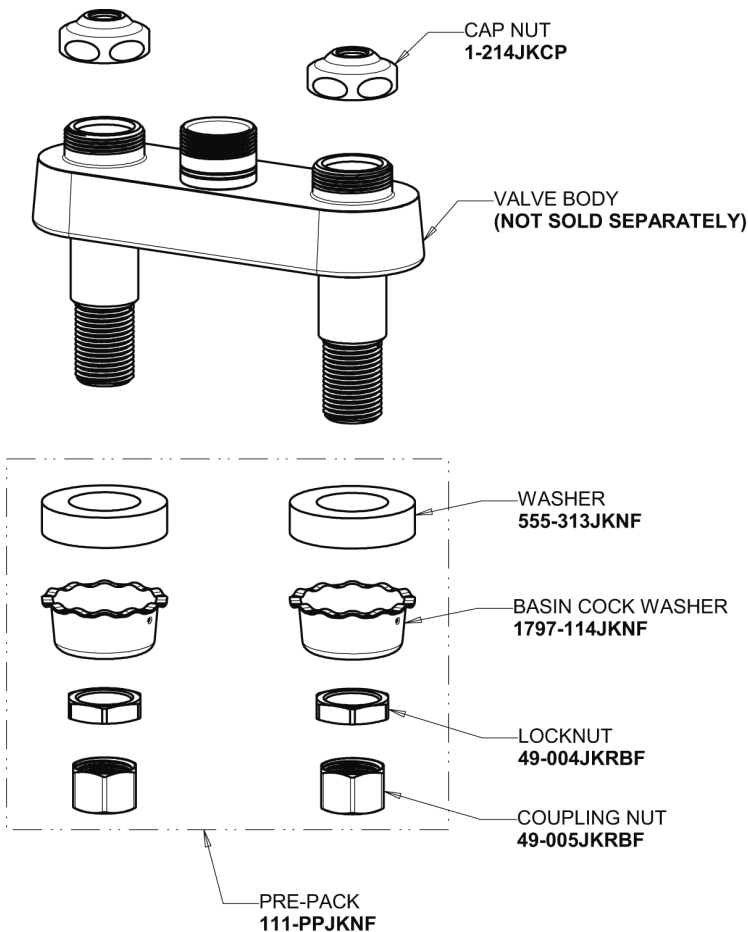

Repair Parts

526-E2CP

Hot and Cold Water Sink Faucet

CHICAGO FAUCETS®

Geberit Group

Base Parts:

6-1/4" Rigid / Swing Double-Bend Spout with Male Hose Thread Adapter DB6AE2JKABCP

2-3/8" Lever Handle 369-PRJKCP