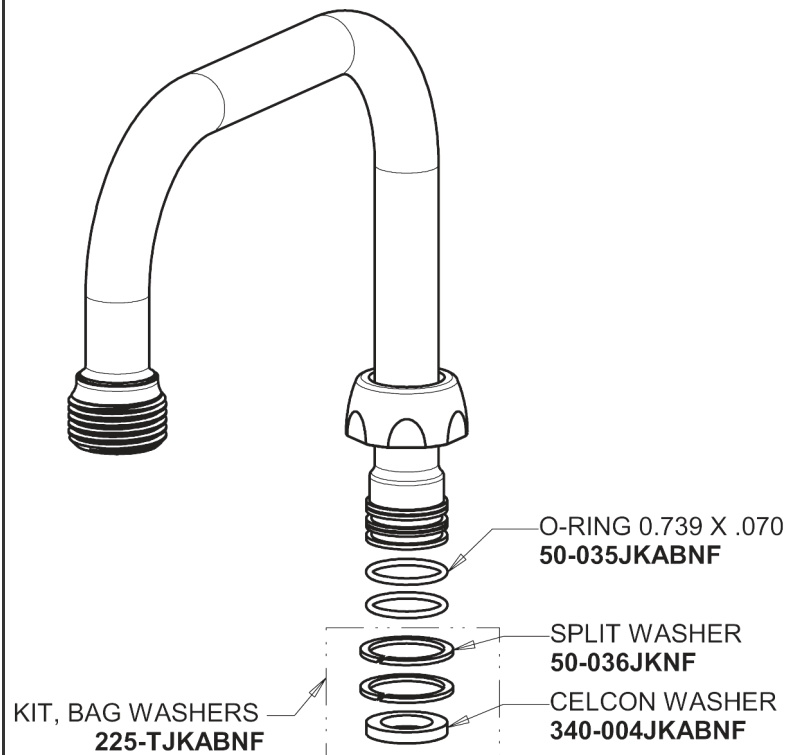

Repair Parts

526-E2CP

Hot and Cold Water Sink Faucet

CHICAGO FAUCETS®

Geberit Group

Base Parts:

6-1/4" Rigid / Swing Double-Bend Spout with Male Hose Thread Adapter DB6AE2JKABCP

2-3/8" Lever Handle 369-PRJKCP

Quaturn Compression Cartridge (pair) 1-099XTJKABNF (right) 1-100XTJKABNF (left)

For Technical Assistance:

Phone: 800-TEC-TRUE (832-8783)

Email: techsupport.us@chicago faucets.com

2100 South Clearwater Drive