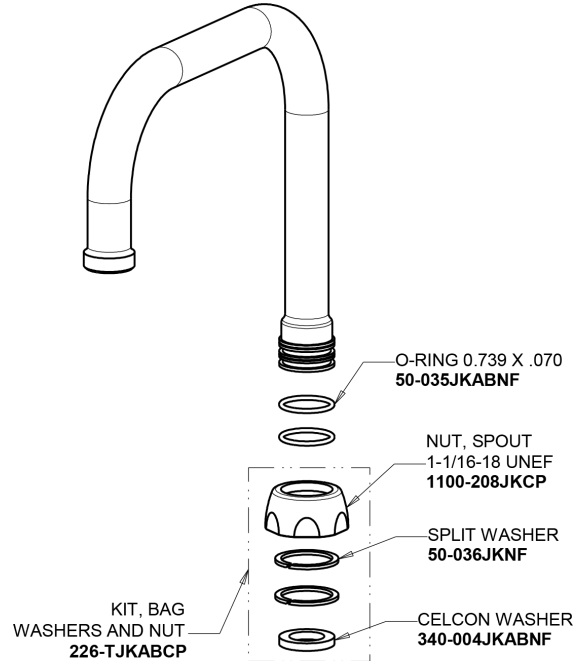

# Repair Parts

526-ABCP

Hot and Cold Water Sink Faucet

a Geberit company

## Base Parts:

## 2-3/8" Lever Handle 369-PRJKCP

## 6-1/4" Rigid / Swing Double-Bend Spout DB6AJKABCP