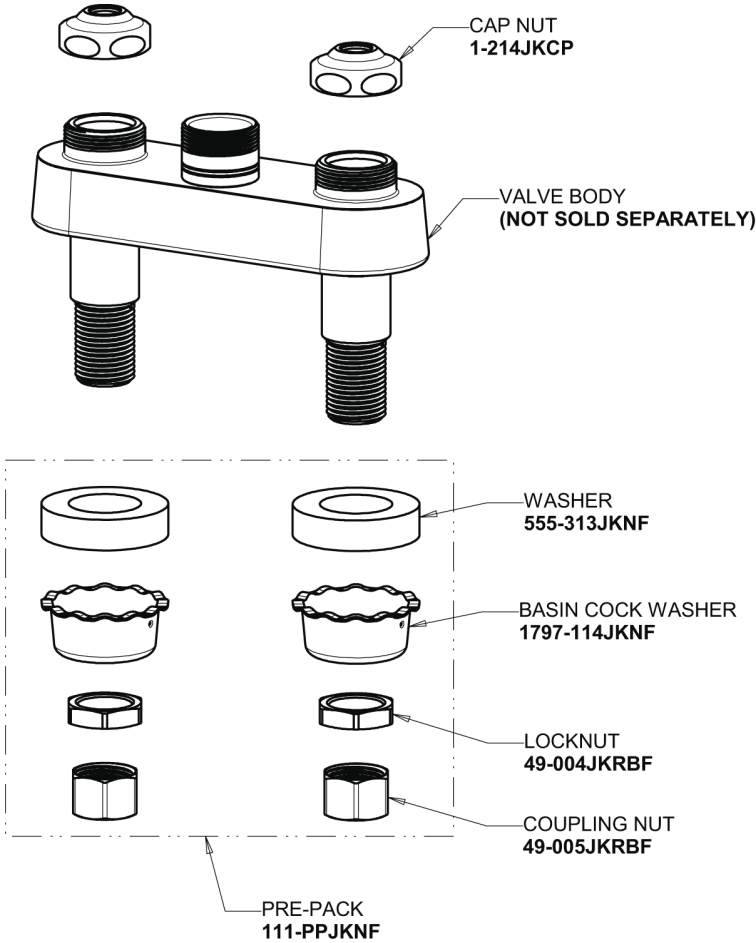

# Repair Parts

526-ABCP

Hot and Cold Water Sink Faucet

a Geberit company

## Base Parts:

## 2-3/8" Lever Handle 369-PRJKCP

## 6-1/4" Rigid / Swing Double-Bend Spout DB6AJKABCP