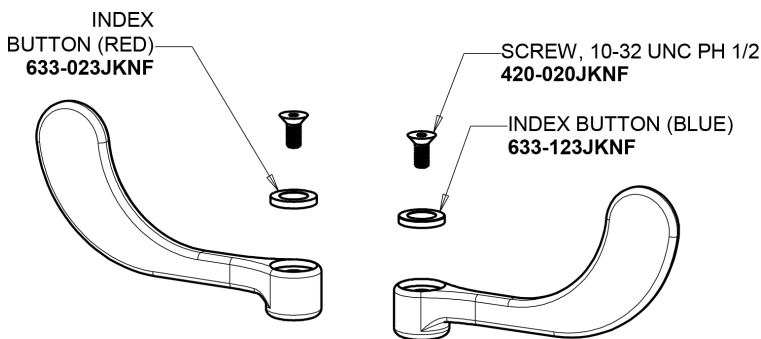

Repair Parts

526-317ABCP

Hot and Cold Water Sink Faucet

a Geberit company

Base Parts:

4" Wristblade Handle 317-PRJKCP

6-1/4" Rigid / Swing Double-Bend Spout DB6AJKABCP

Full Flow Outlet E1JKABRCF

Quatern Compression Cartridge (pair) 1-099XTJKABNF (right) 1-100XTJKABNF (left)

For Technical Assistance:

Phone: 800-TEC-TRUE (832-8783)

Email: techsupport.us@chicagofaucets.com

2100 South Clearwater Drive