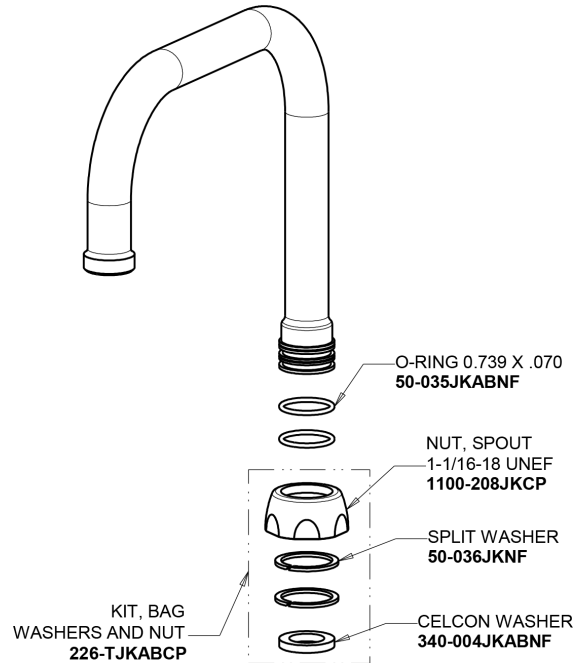

Repair Parts

526-317ABCP

Hot and Cold Water Sink Faucet

a Geberit company

Base Parts:

4" Wristblade Handle 317-PRJKCP

6-1/4" Rigid / Swing Double-Bend Spout DB6AJKABCP

Full Flow Outlet E1JKABRCF

Quatern Compression Cartridge (pair) 1-099XTJKABNF (right) 1-100XTJKABNF (left)

For Technical Assistance:

Phone: 800-TEC-TRUE (832-8783)

Email: techsupport.us@chicagofaucets.com

2100 South Clearwater Drive