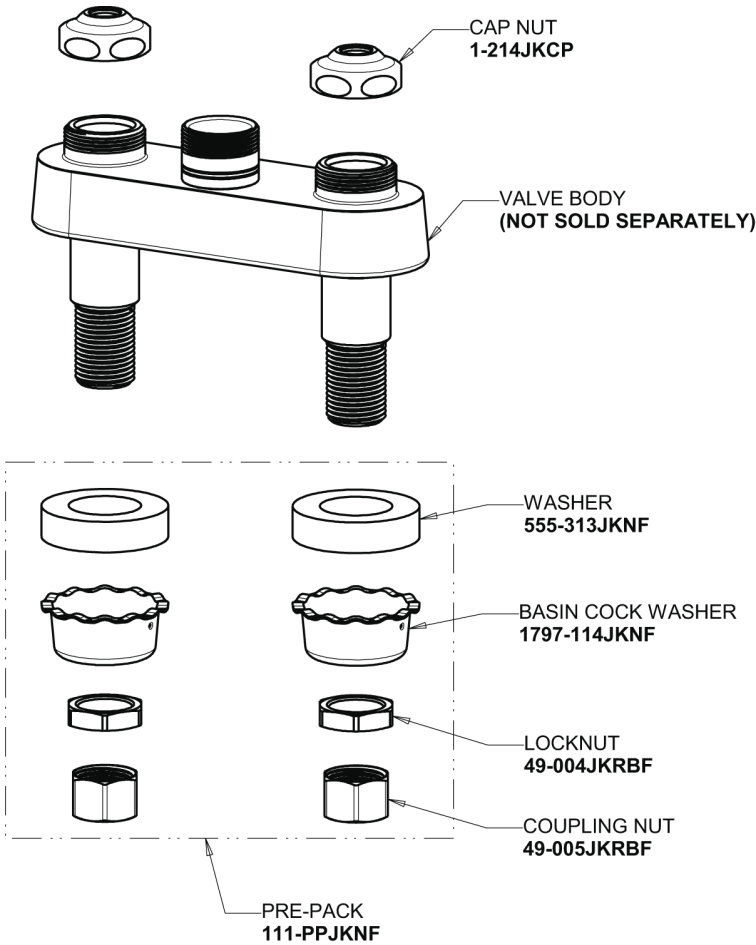

Repair Parts

526-317ABCP

Hot and Cold Water Sink Faucet

a Geberit company

Base Parts:

4" Wristblade Handle 317-PRJKCP

6-1/4" Rigid / Swing Double-Bend Spout DB6AJKABCP

Full Flow Outlet E1JKABRCF