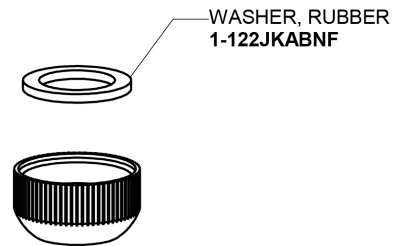

Repair Parts

526-317ABCP

Hot and Cold Water Sink Faucet

a Geberit company

Base Parts:

4" Wristblade Handle 317-PRJKCP

6-1/4" Rigid / Swing Double-Bend Spout DB6AJKABCP

Full Flow Outlet E1JKABRCF

Quatern Compression Cartridge (pair) 1-099XTJKABNF (right) 1-100XTJKABNF (left)

For Technical Assistance:

Phone: 800-TEC-TRUE (832-8783)

Email: techsupport.us@chicagofaucets.com

2100 South Clearwater Drive