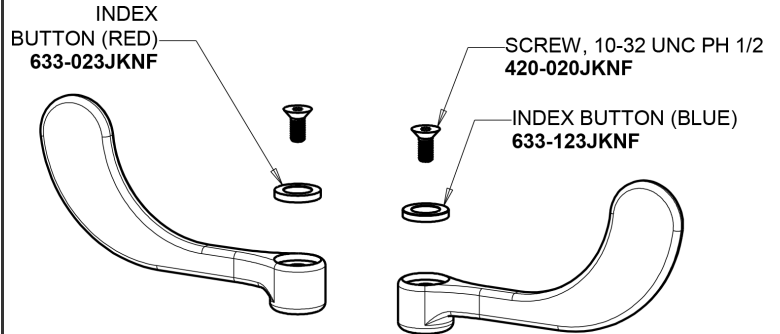

# Repair Parts

525-XKCABCP

Remote Hot and Cold Water Sink Faucet

**CHICAGO  
FAUCETS**

a Geberit company

## Base Parts:

## 4" Wristblade Handle 317-PRJKCP

## Ceramic 1/4-Turn Cartridge with Check Valve (pair) 1-099XKCJKABNF (right) 1-100XKCJKABNF (left)