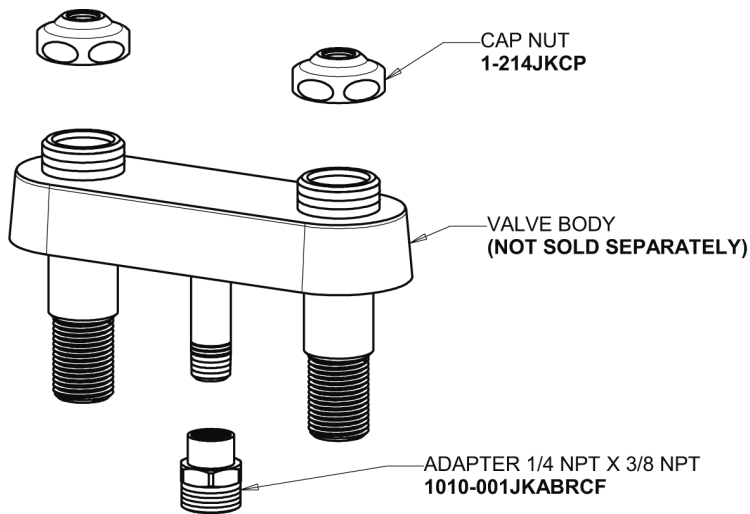

# Repair Parts

525-XKCABCP

Remote Hot and Cold Water Sink Faucet

**CHICAGO  
FAUCETS**

a Geberit company

## Base Parts:

## Ceramic 1/4-Turn Cartridge with Check Valve (pair) 1-099XKCJKABNF (right) 1-100XKCJKABNF (left)