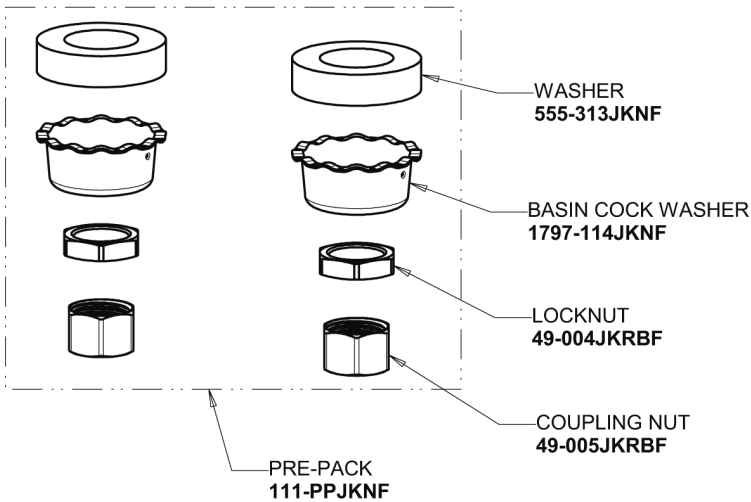

# Repair Parts

525-XKCABCP

Remote Hot and Cold Water Sink Faucet

**CHICAGO  
FAUCETS**

a Geberit company

## Base Parts:

## Ceramic 1/4-Turn Cartridge with Check Valve (pair) 1-099XKCJKABNF (right) 1-100XKCJKABNF (left)