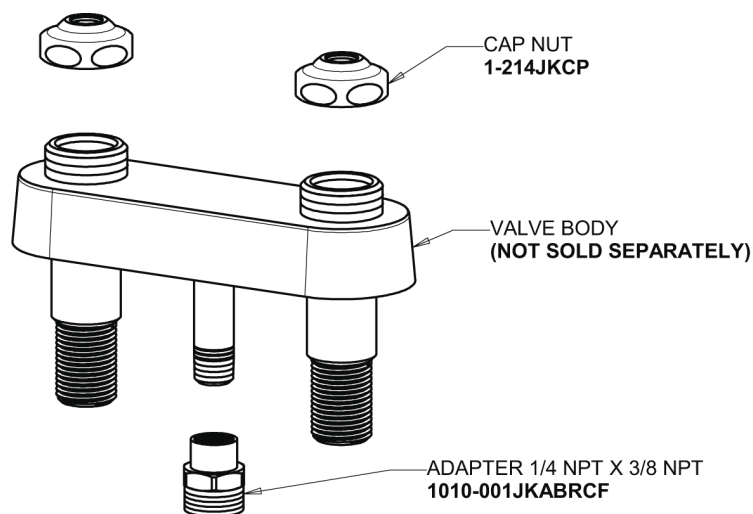

Repair Parts

525-ABCP

Remote Hot and Cold Water Sink Faucet

CHICAGO FAUCETS®

Geberit Group

Base Parts:

4" Wristblade Handle 317-PRJKCP

Quatern Compression Cartridge (pair) 1-099XTJKABNF (right) 1-100XTJKABNF (left)