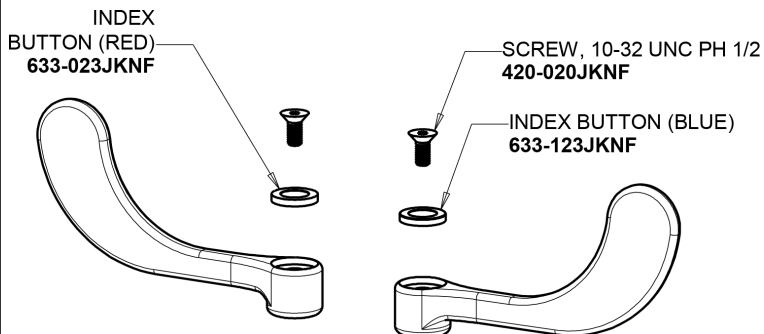

Repair Parts

525-ABCP

Remote Hot and Cold Water Sink Faucet

CHICAGO FAUCETS®

Geberit Group

Base Parts:

4" Wristblade Handle 317-PRJKCP

Quatern Compression Cartridge (pair) 1-099XTJKABNF (right) 1-100XTJKABNF (left)