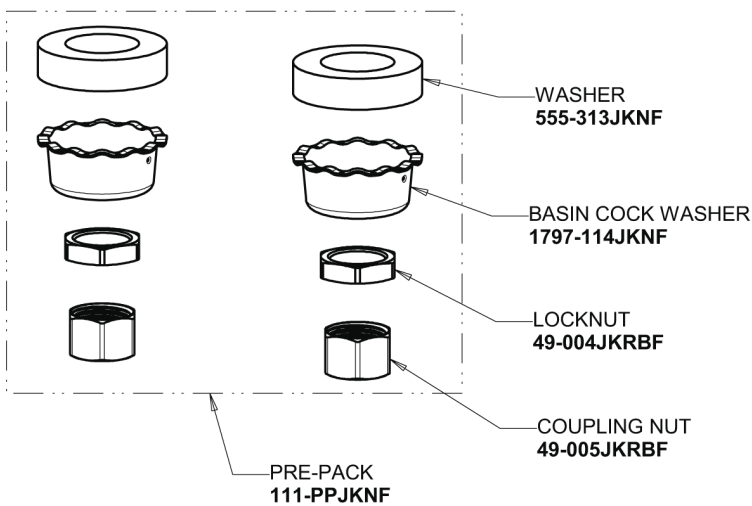

Repair Parts

525-ABCP

Remote Hot and Cold Water Sink Faucet

CHICAGO FAUCETS®

Geberit Group

Base Parts:

4" Wristblade Handle 317-PRJKCP

Quatern Compression Cartridge (pair) 1-099XTJKABNF (right) 1-100XTJKABNF (left)