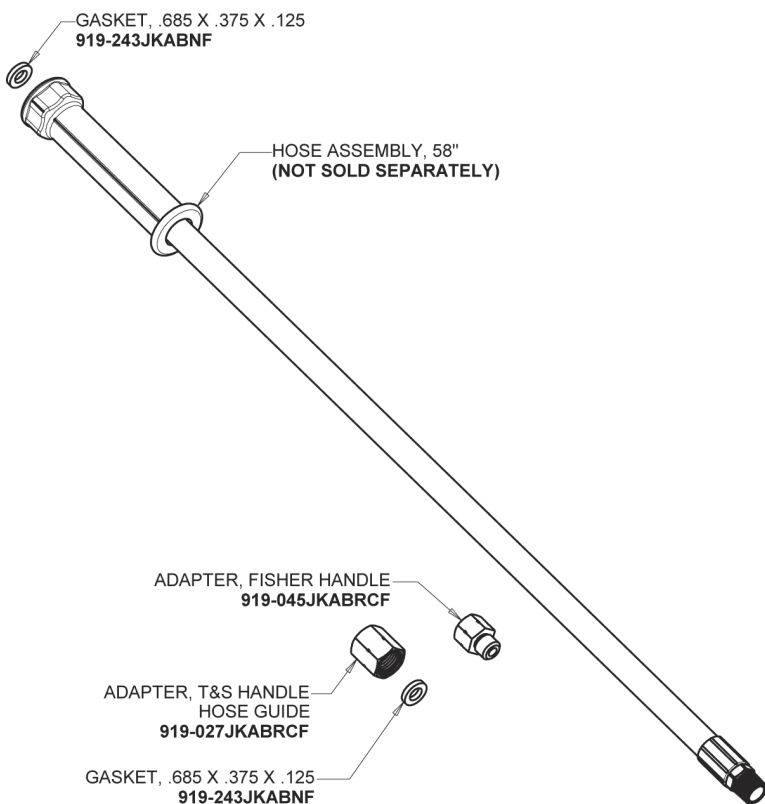

Repair Parts

512-GXKCABCP

Pot and Kettle Filler

**CHICAGO
FAUCETS**

a Geberit company

Base Parts:

Kettle Filler Valve 90-GNABCP

3/8" Offset Inlet Supply Arm GJKABCP

Repair Parts

512-GXKCABCP

Pot and Kettle Filler

**CHICAGO
FAUCETS**

a Geberit company

Pre-Rinse Hose and Handle Assembly 83-58ABNF

2-3/8" Lever Handle 369-PRJKCP

Ceramic 1/4-Turn Cartridge with Check Valve (pair) 1-099XKCJKABNF (right) 1-100XKCJKABNF (left)