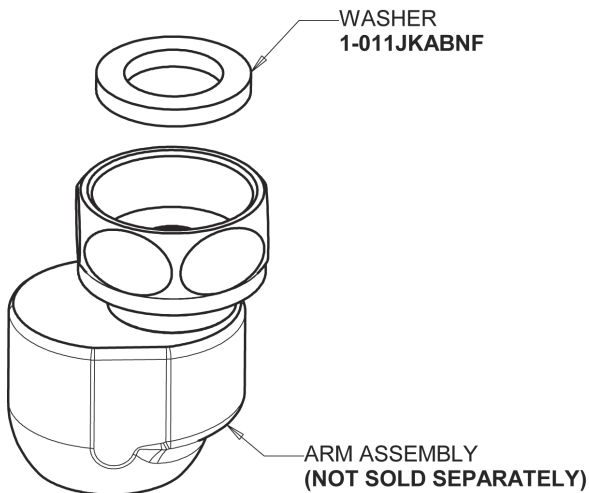

Repair Parts

512-GXKCABCP

Pot and Kettle Filler

**CHICAGO
FAUCETS**

a Geberit company

Base Parts:

Kettle Filler Valve 90-GNABCP

3/8" Offset Inlet Supply Arm GJKABCP

Repair Parts

512-GXKCABCP

Pot and Kettle Filler

**CHICAGO
FAUCETS**

a Geberit company

Pre-Rinse Hose and Handle Assembly 83-58ABNF

2-3/8" Lever Handle 369-PRJKCP

Ceramic 1/4-Turn Cartridge with Check Valve (pair) 1-099XKCJKABNF (right) 1-100XKCJKABNF (left)