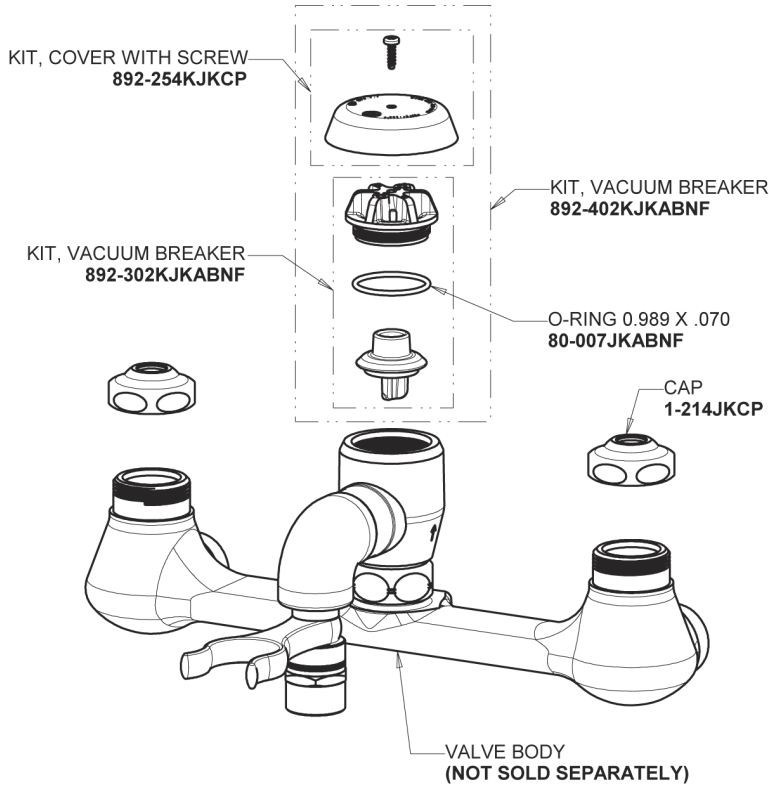

Repair Parts

512-GXKCABCP

Pot and Kettle Filler

**CHICAGO
FAUCETS**

a Geberit company

Base Parts:

Kettle Filler Valve 90-GNABCP

3/8" Offset Inlet Supply Arm GJKABCP

Repair Parts

512-GXKCABCP

Pot and Kettle Filler

**CHICAGO
FAUCETS**

a Geberit company

Pre-Rinse Hose and Handle Assembly 83-58ABNF

2-3/8" Lever Handle 369-PRJKCP

Ceramic 1/4-Turn Cartridge with Check Valve (pair) 1-099XKCJKABNF (right) 1-100XKCJKABNF (left)