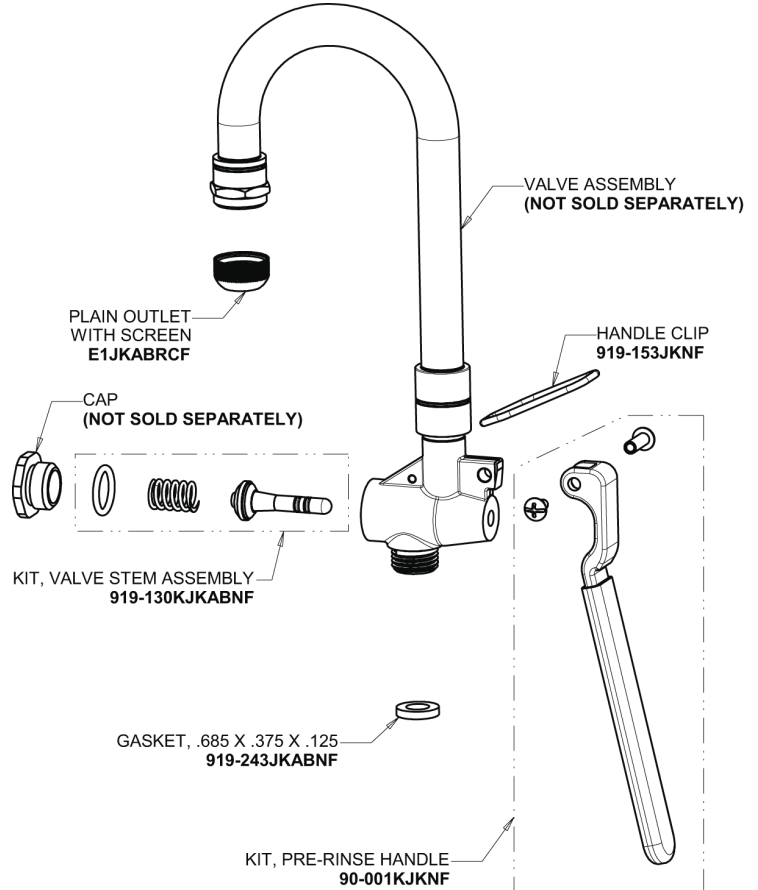

Repair Parts

512-GXKCABCP

Pot and Kettle Filler

**CHICAGO
FAUCETS**

a Geberit company

Base Parts:

Kettle Filler Valve 90-GNABCP

3/8" Offset Inlet Supply Arm GJKABCP

Repair Parts

512-GXKCABCP

Pot and Kettle Filler

**CHICAGO
FAUCETS**

a Geberit company

Pre-Rinse Hose and Handle Assembly 83-58ABNF

2-3/8" Lever Handle 369-PRJKCP

Ceramic 1/4-Turn Cartridge with Check Valve (pair) 1-099XKCJKABNF (right) 1-100XKCJKABNF (left)