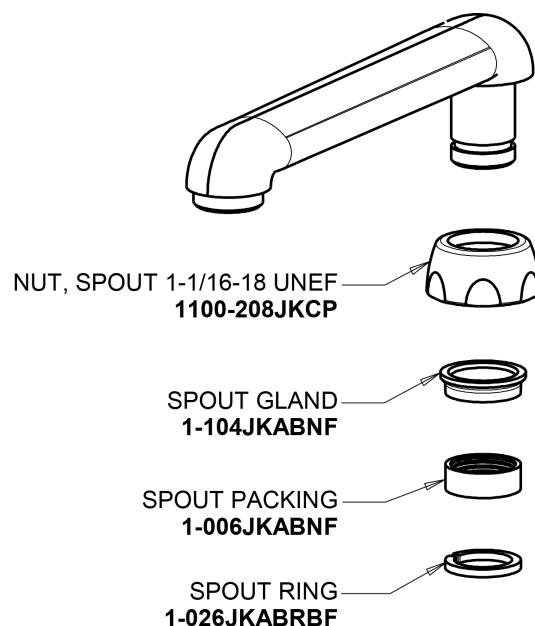

Repair Parts

51-TABCP

Hot and Cold Water Mixing Sink Faucet

CHICAGO FAUCETS®

Geberit Group

Base Parts:

2-3/8" Lever Handle 369-PRJKCP

6" S Type Swing Spout (Less Outlet) S6LEOJKAB

2.2 GPM (8.3 L/min) Aerator E3JKABCP

Quatum Compression Cartridge (pair) 1-099XTJKABNF (right) 1-100XTJKABNF (left)

For Technical Assistance:

Phone: 800-TEC-TRUE (832-8783)

Email: techsupport.us@chicagofaucets.com