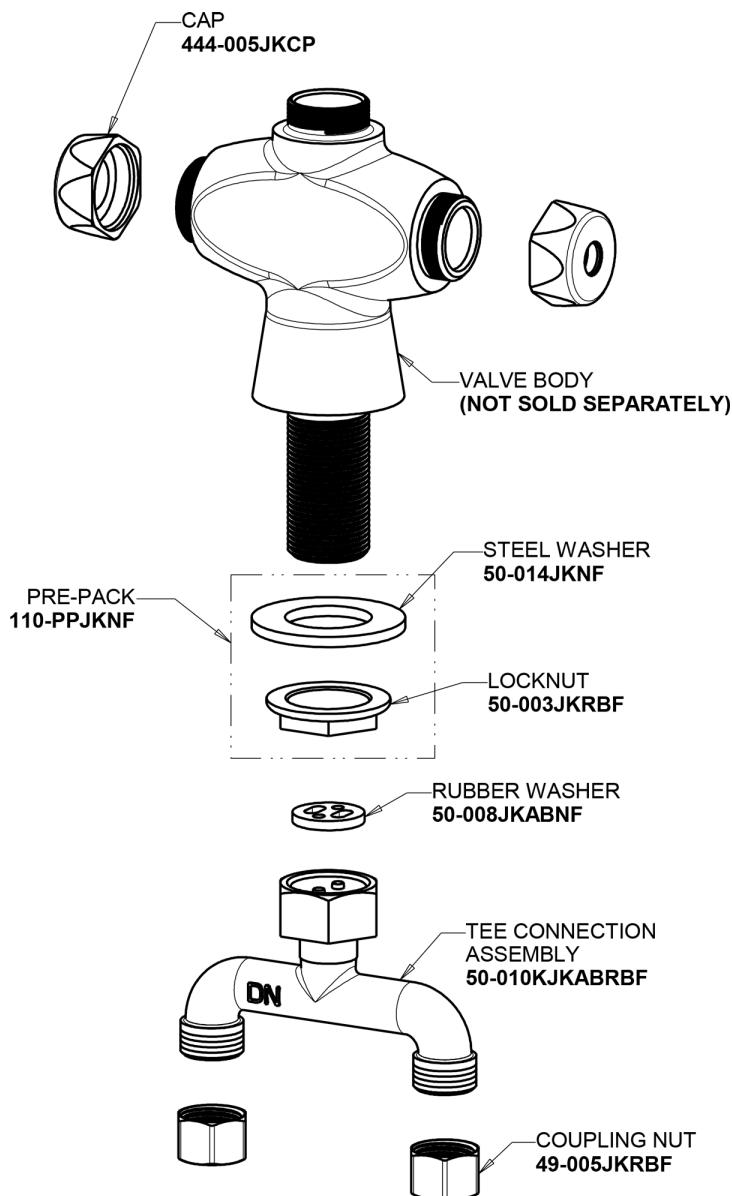

Repair Parts

51-TABCP

Hot and Cold Water Mixing Sink Faucet

CHICAGO FAUCETS®

Geberit Group

Base Parts:

2-3/8" Lever Handle 369-PRJKCP

6" S Type Swing Spout (Less Outlet) S6LEOJKAB

2.2 GPM (8.3 L/min) Aerator E3JKABCP

Quatum Compression Cartridge (pair) 1-099XTJKABNF (right) 1-100XTJKABNF (left)

For Technical Assistance:

Phone: 800-TEC-TRUE (832-8783)

Email: techsupport.us@chicagofaucets.com