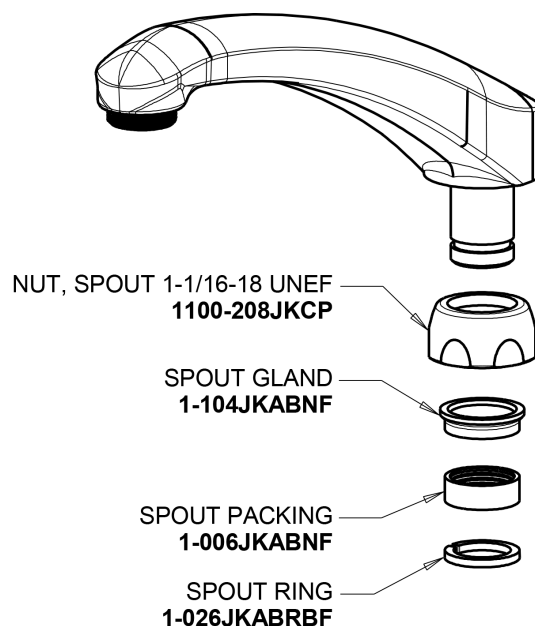

Repair Parts

51-L8ABCP

Hot and Cold Water Mixing Sink Faucet

CHICAGO FAUCETS®

Geberit Group

Base Parts:

2-3/8" Lever Handle 369-PRJKCP

8" L Type Swing Spout L8LEOJKAB

2.2 GPM (8.3 L/min) Aerator E3JKABCP

Quatum Compression Cartridge (pair) 1-099XTJKABNF (right) 1-100XTJKABNF (left)

For Technical Assistance:

Phone: 800-TEC-TRUE (832-8783)

Email: techsupport.us@chicagofaucets.com