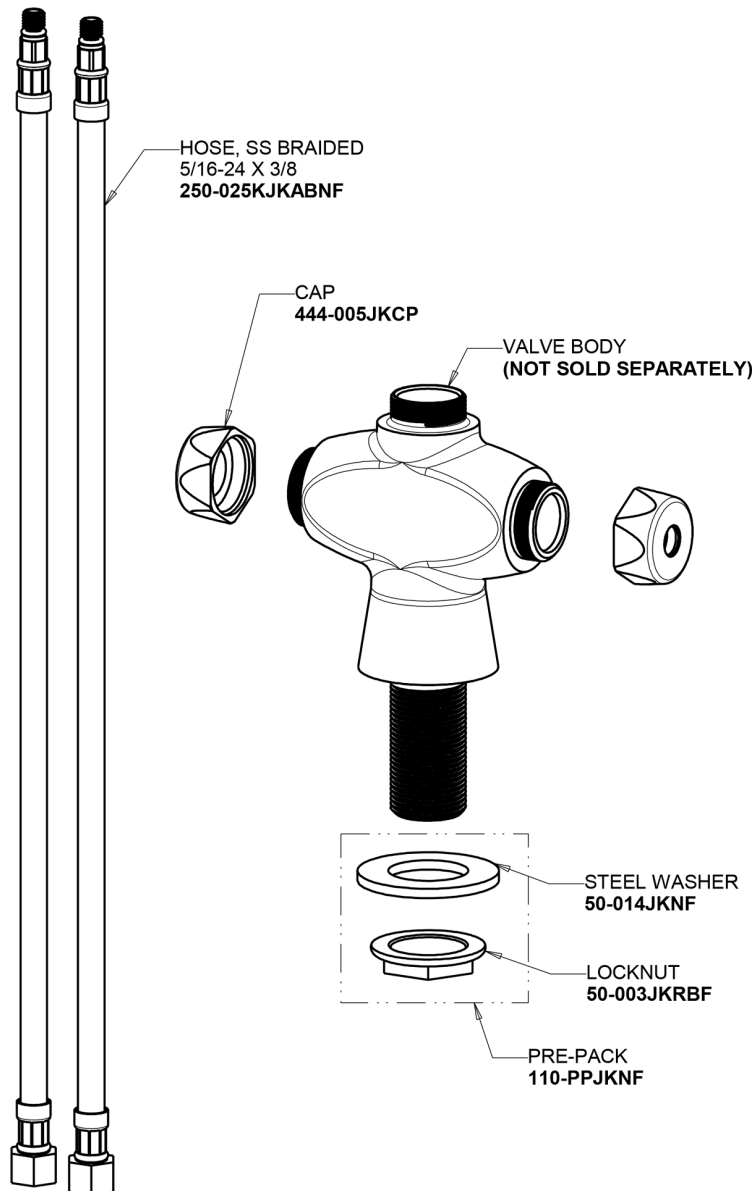

Repair Parts

51-L8ABCP

Hot and Cold Water Mixing Sink Faucet

CHICAGO FAUCETS®

Geberit Group

Base Parts:

2-3/8" Lever Handle 369-PRJKCP

8" L Type Swing Spout L8LEOJKAB

2.2 GPM (8.3 L/min) Aerator E3JKABCP

Quatum Compression Cartridge (pair) 1-099XTJKABNF (right) 1-100XTJKABNF (left)

For Technical Assistance:

Phone: 800-TEC-TRUE (832-8783)

Email: techsupport.us@chicagofaucets.com