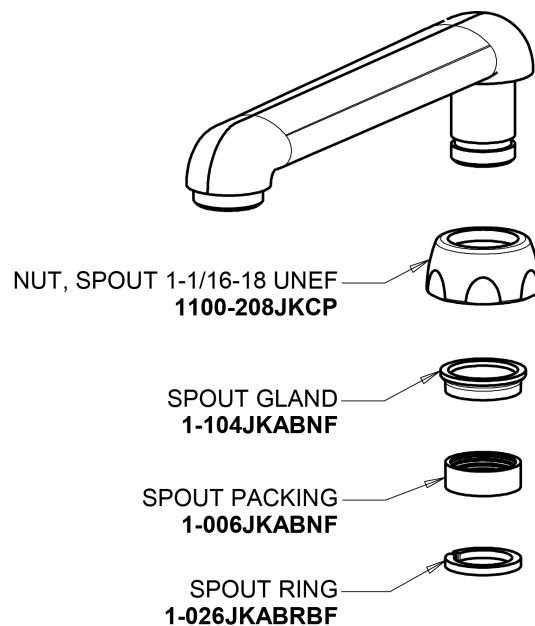

Repair Parts

51-E35ABCP

Hot and Cold Water Mixing Sink Faucet

CHICAGO FAUCETS®

Geberit Group

Base Parts:

2-3/8" Lever Handle 369-PRJKCP

6" S Type Swing Spout (Less Outlet) S6LEOJKAB

1.5 GPM (5.7 L/min) Aerator E35JKABCP

Quatum Compression Cartridge (pair) 1-099XTJKABNF (right) 1-100XTJKABNF (left)

For Technical Assistance:

Phone: 800-TEC-TRUE (832-8783)

Email: techsupport.us@chicagofaucets.com