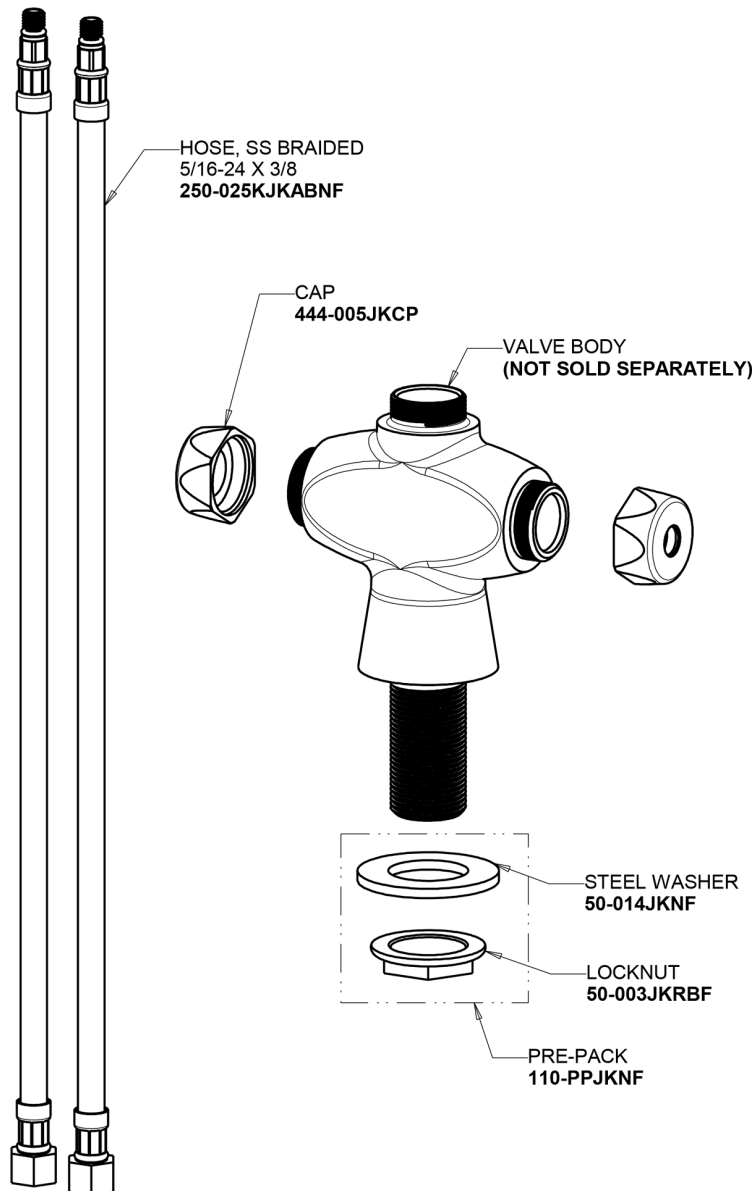

Repair Parts

51-E35ABCP

Hot and Cold Water Mixing Sink Faucet

CHICAGO FAUCETS®

Geberit Group

Base Parts:

2-3/8" Lever Handle 369-PRJKCP

6" S Type Swing Spout (Less Outlet) S6LEOJKAB

1.5 GPM (5.7 L/min) Aerator E35JKABCP

Quatum Compression Cartridge (pair) 1-099XTJKABNF (right) 1-100XTJKABNF (left)

For Technical Assistance:

Phone: 800-TEC-TRUE (832-8783)

Email: techsupport.us@chicagofaucets.com