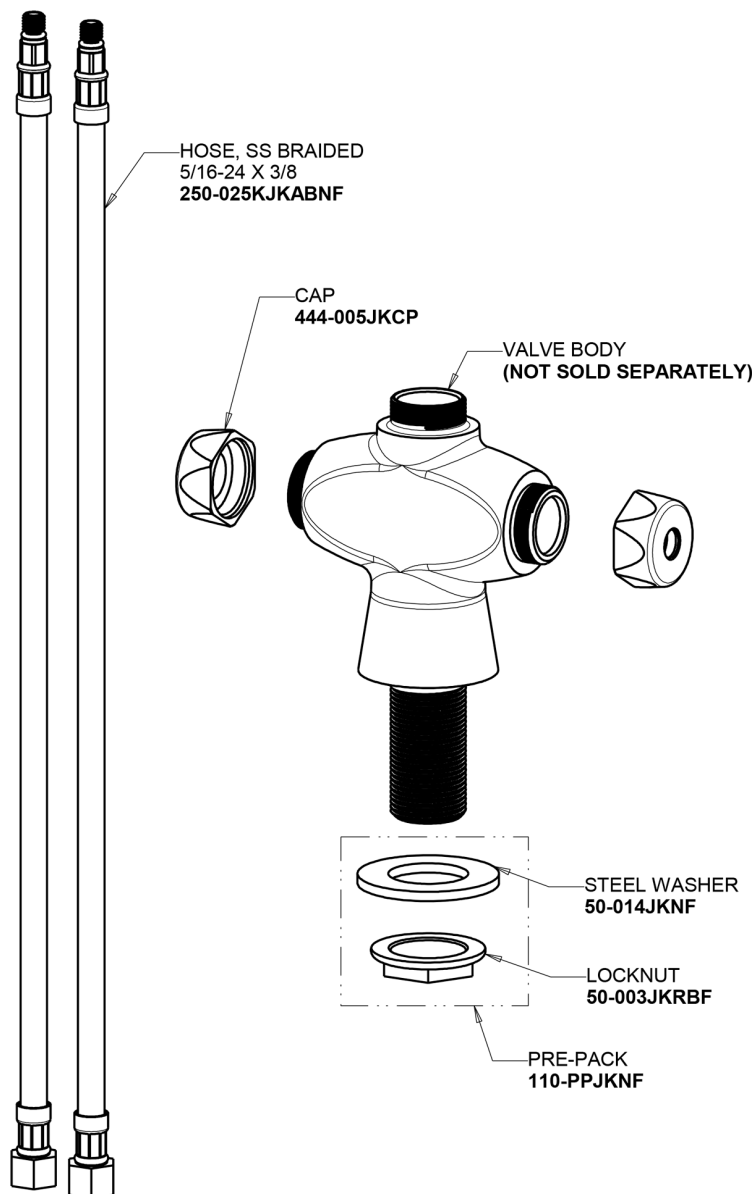

Repair Parts

51-ABCP

Hot and Cold Water Mixing Sink Faucet

**CHICAGO
FAUCETS**

a Geberit company

Base Parts:

2-3/8" Lever Handle 369-PRJKCP

6" S Type Swing Spout (Less Outlet) S6LEOJKAB

2.2 GPM (8.3 L/min) Aerator E3JKABCP

Quatum Compression Cartridge (pair) 1-099XTJKABNF (right) 1-100XTJKABNF (left)

For Technical Assistance:

Phone: 800-TEC-TRUE (832-8783)

Email: techsupport.us@chicagofaucets.com