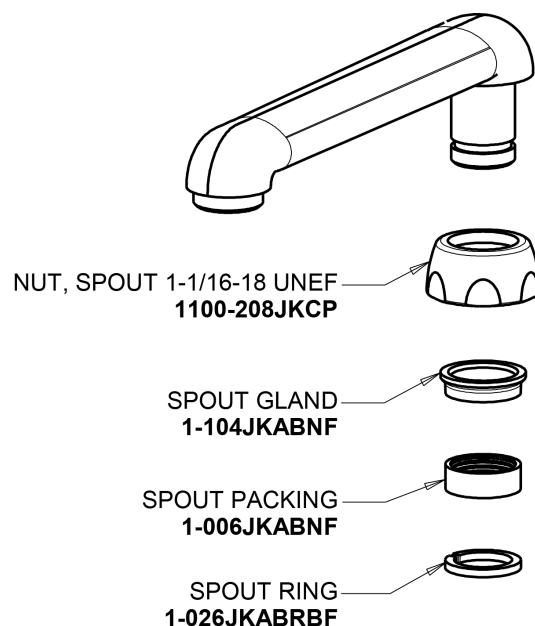

Repair Parts

51-ABCP

Hot and Cold Water Mixing Sink Faucet

**CHICAGO
FAUCETS**

a Geberit company

Base Parts:

2-3/8" Lever Handle 369-PRJKCP

6" S Type Swing Spout (Less Outlet) S6LEOJKAB

2.2 GPM (8.3 L/min) Aerator E3JKABCP

Quatum Compression Cartridge (pair) 1-099XTJKABNF (right) 1-100XTJKABNF (left)

For Technical Assistance:

Phone: 800-TEC-TRUE (832-8783)

Email: techsupport.us@chicagofaucets.com