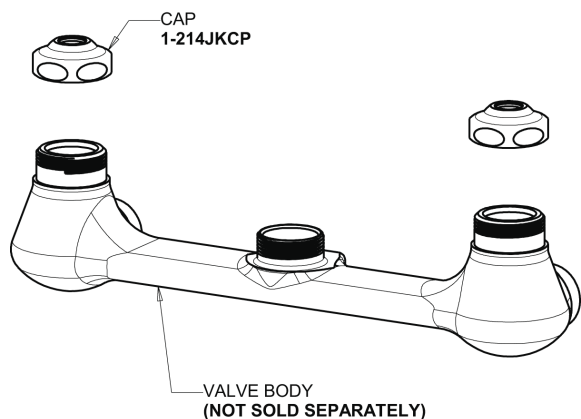

# Repair Parts

509-SSVBL12XKCAB

Pre-Rinse Fitting with 613-A Adapta-Faucet

## Base Parts:

2-3/8" Lever Handle  
369-PRJKCP

## Adapta-Faucet with Pre-Rinse Hose and Handle Includes spout, elbow, vacuum breaker