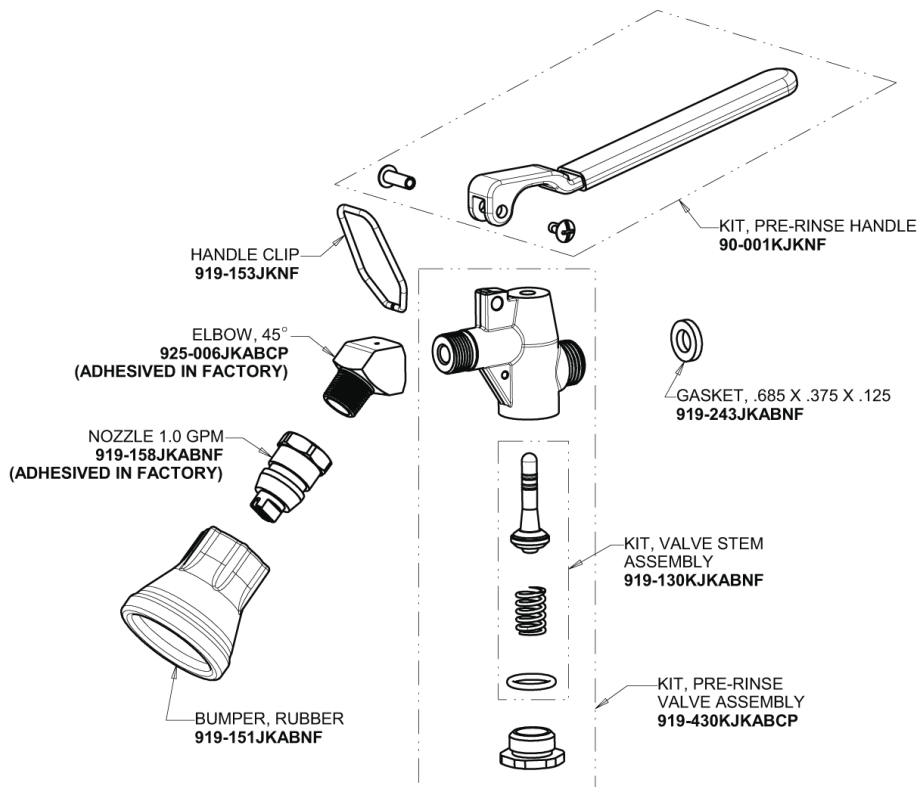

## Adapta-Faucet with Pre-Rinse Hose and Handle Includes spout, elbow, vacuum breaker

# Repair Parts

509-SSVBL12XKCAB

Pre-Rinse Fitting with 613-A Adapta-Faucet

# CHICAGO FAUCETS®

Geberit Group

Pre-Rinse Spray Valve  
**90-ANGABCP**

Shank Assembly  
**748-002KJKABRBF**

Ceramic 1/4-Turn Cartridge with Check Valve (pair)  
**1-099XKCJKABNF (right)**  
**1-100XKCJKABNF (left)**

Angle 2-1/2" Inlet Supply Arm  
**SSJKABCP**