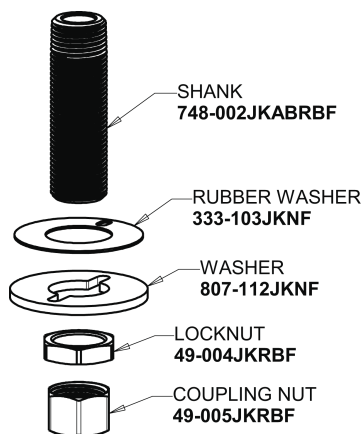

# Repair Parts

509-SSVBL12XKCAB

Pre-Rinse Fitting with 613-A Adapta-Faucet

# CHICAGO FAUCETS®

Geberit Group

Pre-Rinse Spray Valve  
**90-ANGABCP**

Shank Assembly  
**748-002KJKABRBF**

Ceramic 1/4-Turn Cartridge with Check Valve (pair)  
**1-099XKCJKABNF (right)**  
**1-100XKCJKABNF (left)**