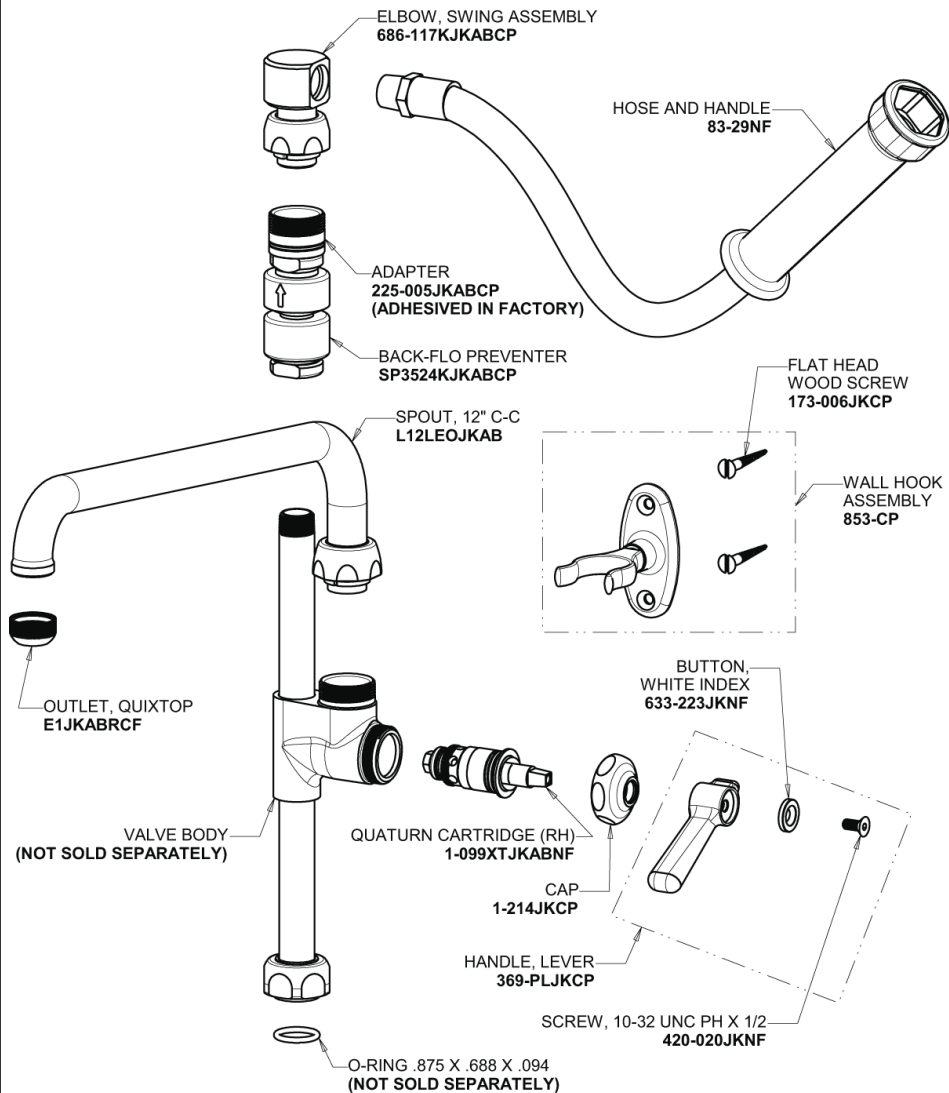

# Repair Parts

509-SSVBL12XKCAB

Pre-Rinse Fitting with 613-A Adapta-Faucet

## Base Parts:

2-3/8" Lever Handle  
369-PRJKCP

## Adapta-Faucet with Pre-Rinse Hose and Handle Includes spout, elbow, vacuum breaker