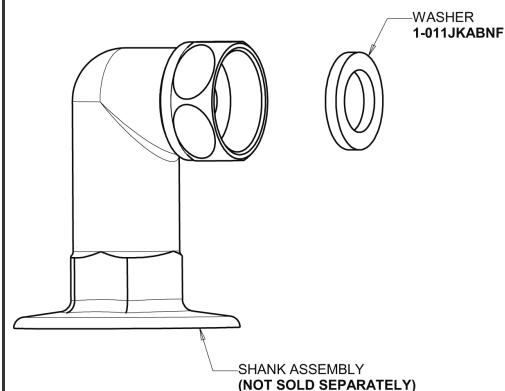

Angle 2-1/2" Inlet Supply Arm
SSJKABCP