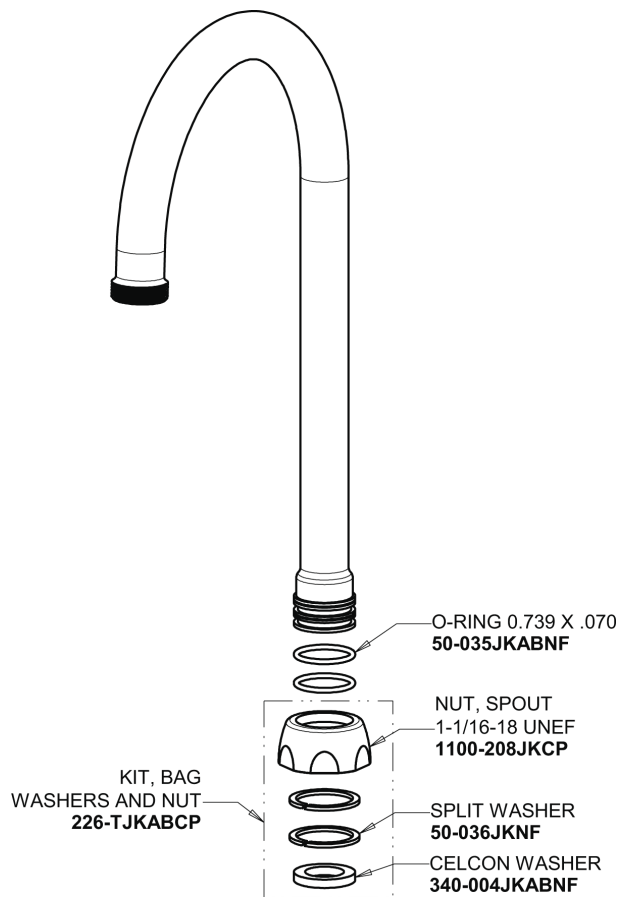

Repair Parts

50-XKABCP

Hot and Cold Water Mixing Sink Faucet

CHICAGO FAUCETS®

Geberit Group

Base Parts:

5-1/4" Rigid / Swing Gooseneck Spout GN2AJKABCP

2.2 GPM (8.3 L/min) Aerator E3JKABCP

2-3/8" Lever Handle 369-PRJKCP

Ceramic 1/4-Turn Cartridge (pair) 1-099XKJKABNF (right) 1-100XKJKABNF (left)

For Technical Assistance:

Phone: 800-TEC-TRUE (832-8783)

Email: techsupport.us@chicago faucets.com