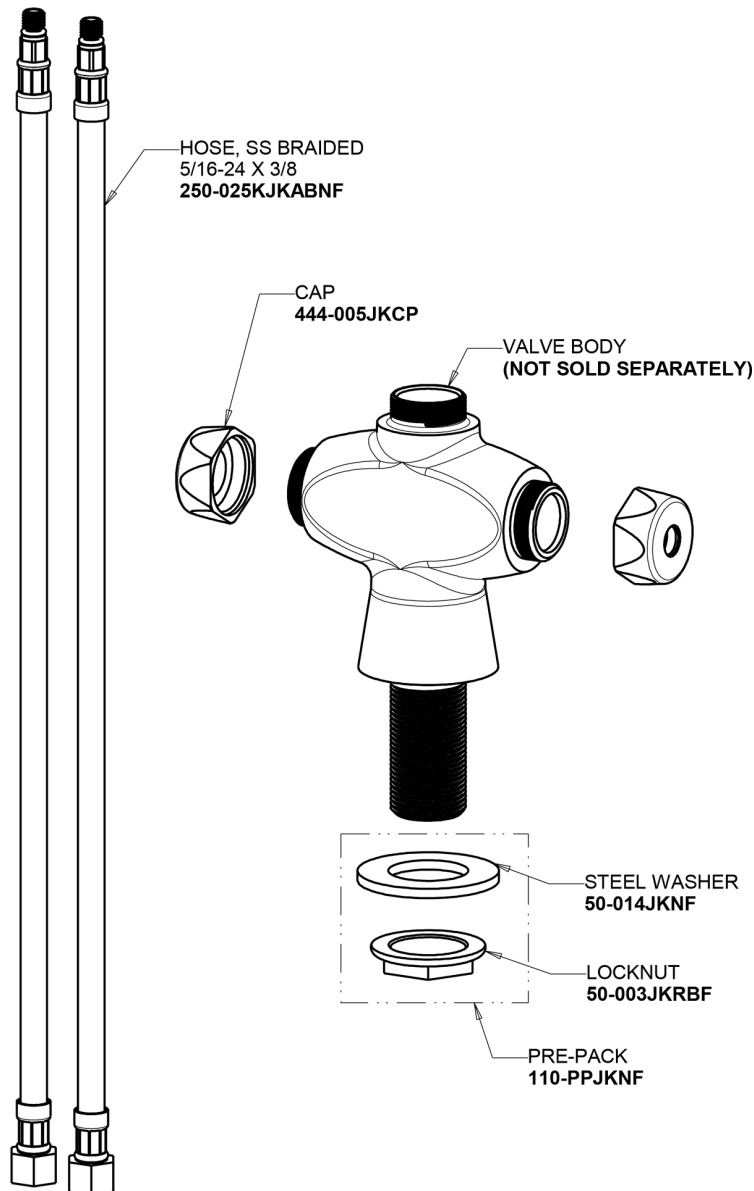

Repair Parts

50-XKABCP

Hot and Cold Water Mixing Sink Faucet

CHICAGO FAUCETS®

Geberit Group

Base Parts:

5-1/4" Rigid / Swing Gooseneck Spout GN2AJKABCP

2.2 GPM (8.3 L/min) Aerator E3JKABCP

2-3/8" Lever Handle 369-PRJKCP

Ceramic 1/4-Turn Cartridge (pair) 1-099XKJKABNF (right) 1-100XKJKABNF (left)

For Technical Assistance:

Phone: 800-TEC-TRUE (832-8783)

Email: techsupport.us@chicago faucets.com