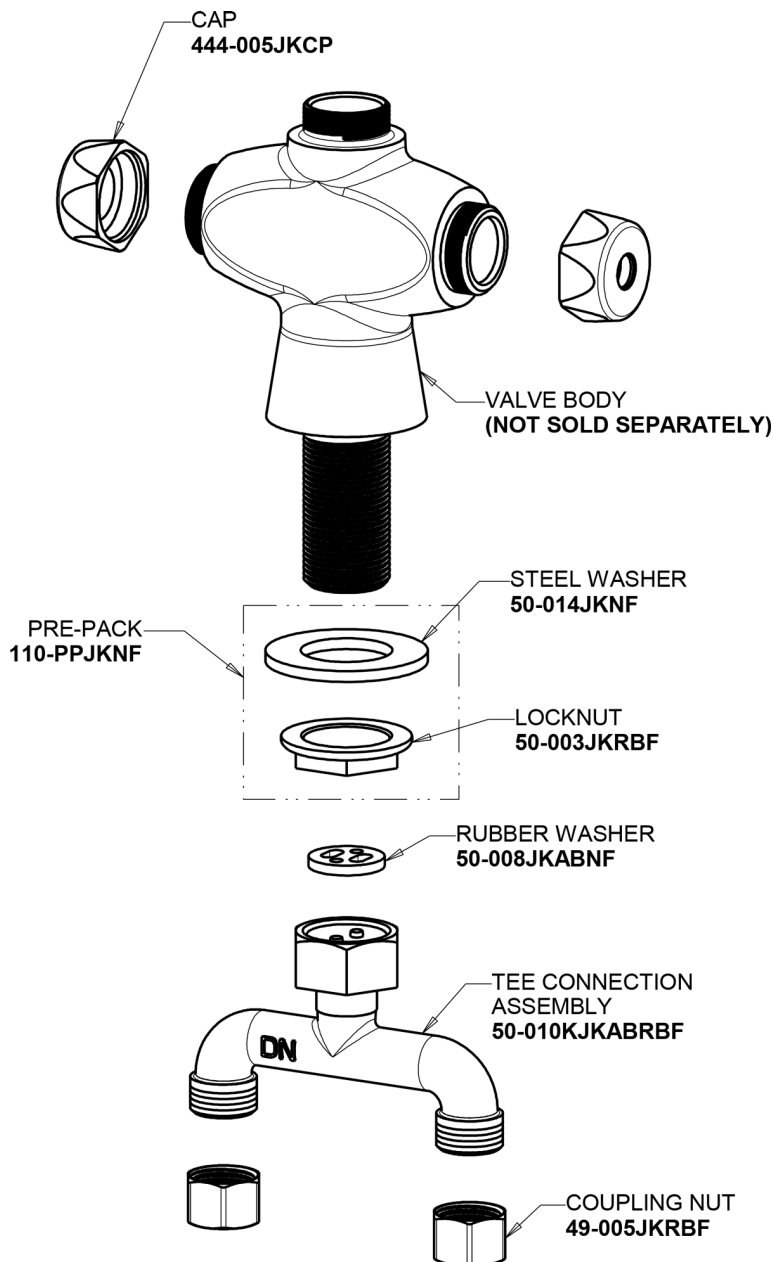

Repair Parts

50-TLESAB

Hot and Cold Water Mixing Sink Faucet

CHICAGO FAUCETS®

Geberit Group

Base Parts:

2-3/8" Lever Handle 369-PRJKCP

Quatern Compression Cartridge (pair) 1-099XTJKABNF (right) 1-100XTJKABNF (left)