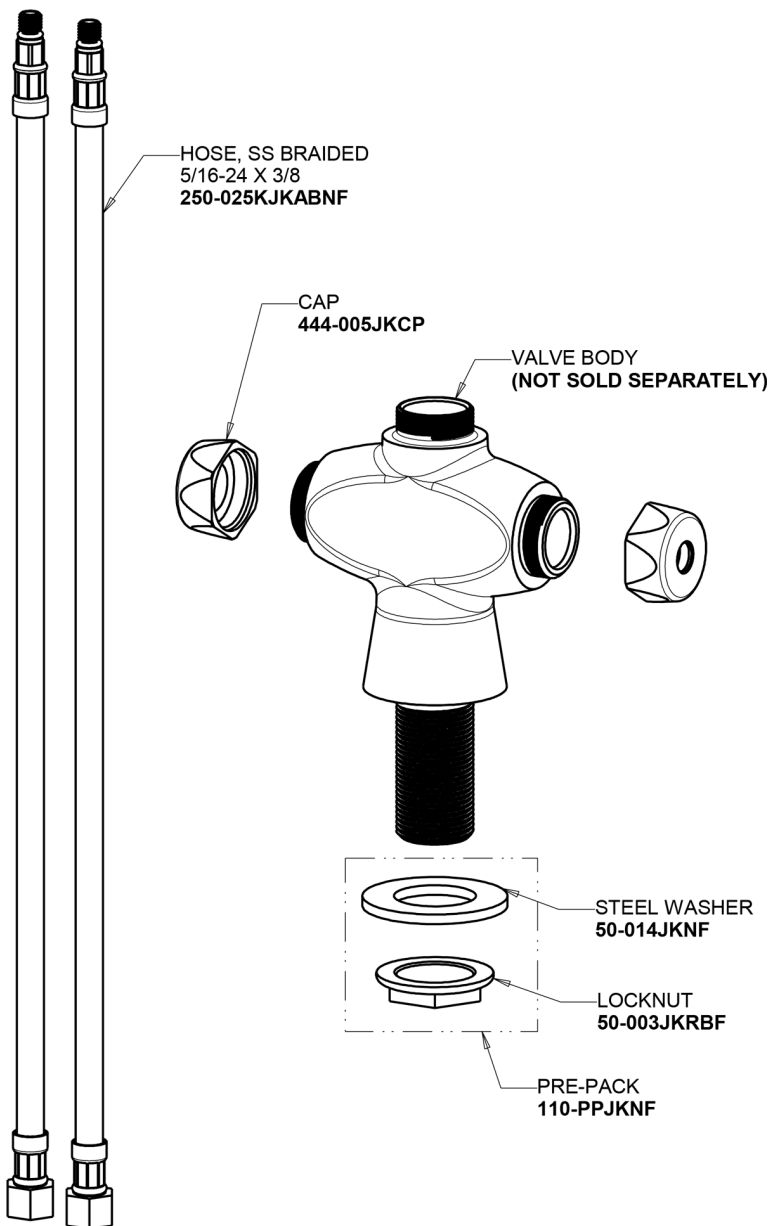

Repair Parts

50-LESHXKAB

Hot and Cold Water Mixing Sink Faucet

CHICAGO FAUCETS®

Geberit Group

Base Parts:

Ceramic 1/4-Turn Cartridge (pair)

1-099XKJKABNF (right)