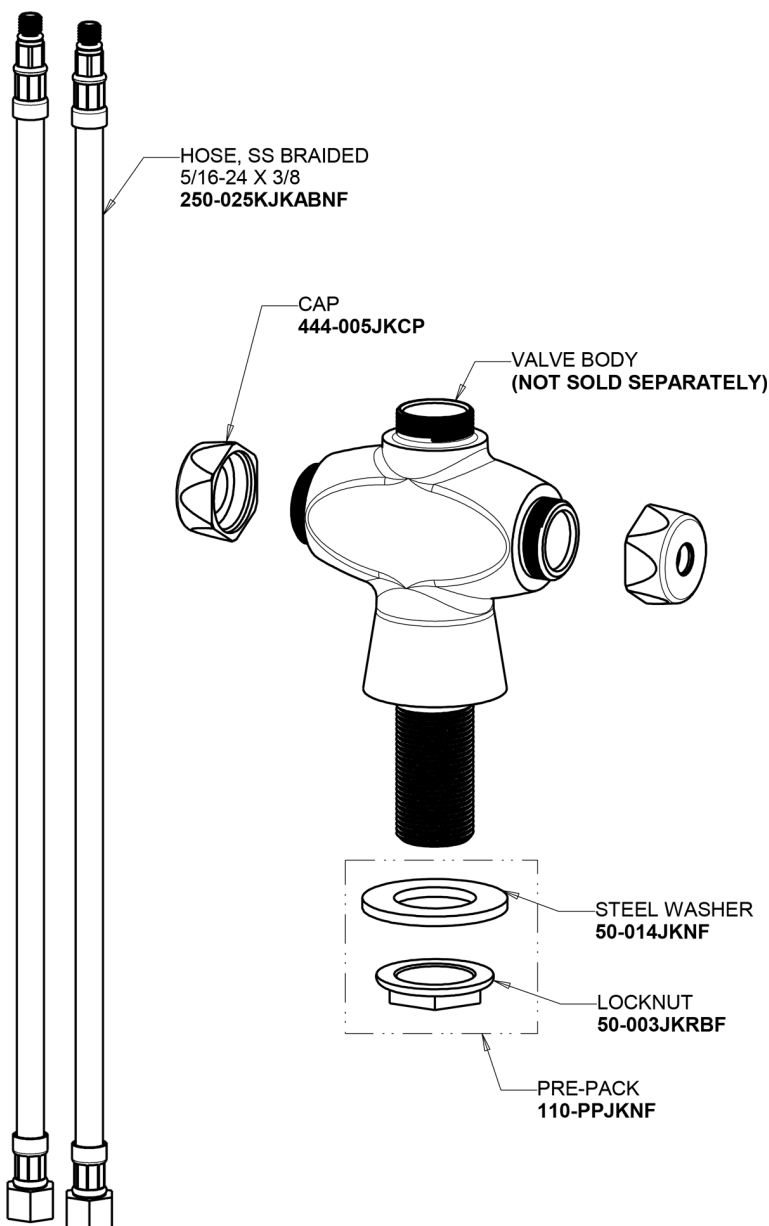

Repair Parts

50-LESAB

Hot and Cold Water Mixing Sink Faucet

CHICAGO FAUCETS®

Geberit Group

Base Parts:

2-3/8" Lever Handle 369-PRJKCP

Quatern Compression Cartridge (pair) 1-099XTJKABNF (right) 1-100XTJKABNF (left)