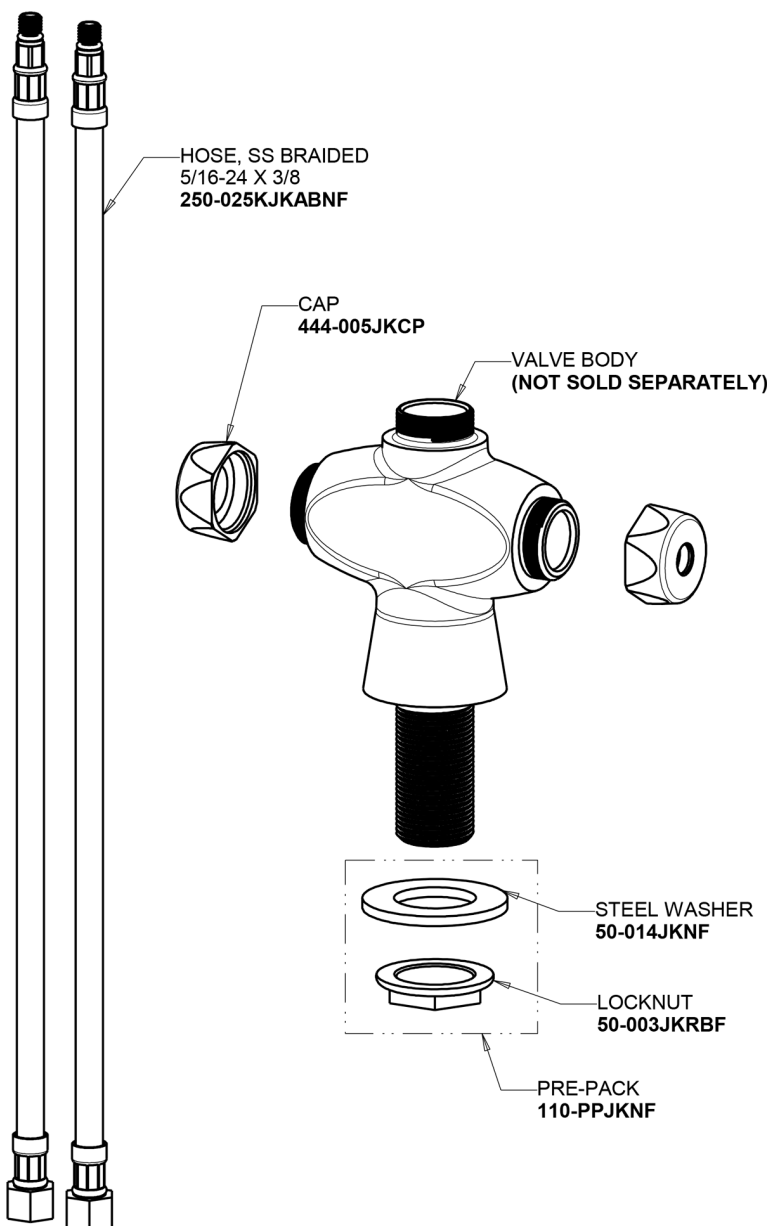

Repair Parts

50-L9-317XKABCP

Hot and Cold Water Mixing Sink Faucet

CHICAGO FAUCETS®

Geberit Group

Base Parts:

9-1/2" L Type Swing Spout L9LEOJKAB

2.2 GPM (8.3 L/min) Aerator E3JKABCP

50-L9-317XKABCP

Hot and Cold Water Mixing Sink Faucet

CHICAGO FAUCETS®

Geberit Group

4" Wristblade Handle
317-PRJKCP

2.2 GPM (8.3 L/min) Aerator
E3JKABCP

For Technical Assistance:

Phone: 800-TEC-TRUE (832-8783)