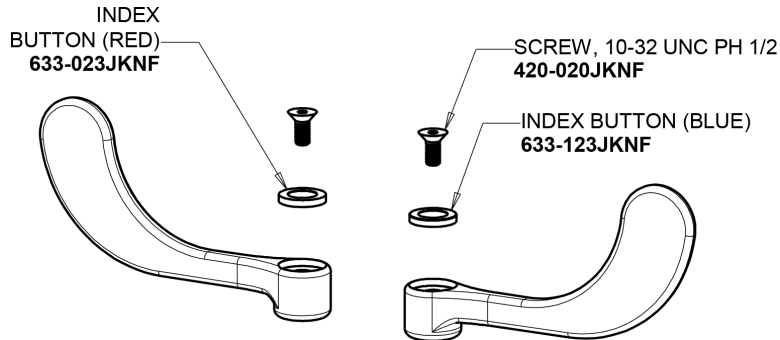

Repair Parts

50-L9-317XKABCP

Hot and Cold Water Mixing Sink Faucet

CHICAGO FAUCETS®

Geberit Group

Base Parts:

9-1/2" L Type Swing Spout L9LEOJKAB

2.2 GPM (8.3 L/min) Aerator E3JKABCP

50-L9-317XKABCP

Hot and Cold Water Mixing Sink Faucet

CHICAGO FAUCETS®

Geberit Group

4" Wristblade Handle
317-PRJKCP

2.2 GPM (8.3 L/min) Aerator
E3JKABCP

For Technical Assistance:

Phone: 800-TEC-TRUE (832-8783)