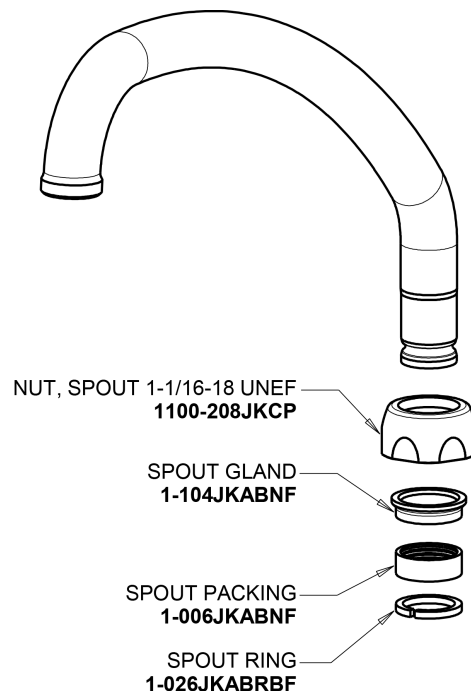

Repair Parts

50-L9-317XKABCP

Hot and Cold Water Mixing Sink Faucet

CHICAGO FAUCETS®

Geberit Group

Base Parts:

9-1/2" L Type Swing Spout L9LEOJKAB

2.2 GPM (8.3 L/min) Aerator E3JKABCP

50-L9-317XKABCP

Hot and Cold Water Mixing Sink Faucet

CHICAGO FAUCETS®

Geberit Group

4" Wristblade Handle
317-PRJKCP

2.2 GPM (8.3 L/min) Aerator
E3JKABCP

For Technical Assistance:

Phone: 800-TEC-TRUE (832-8783)