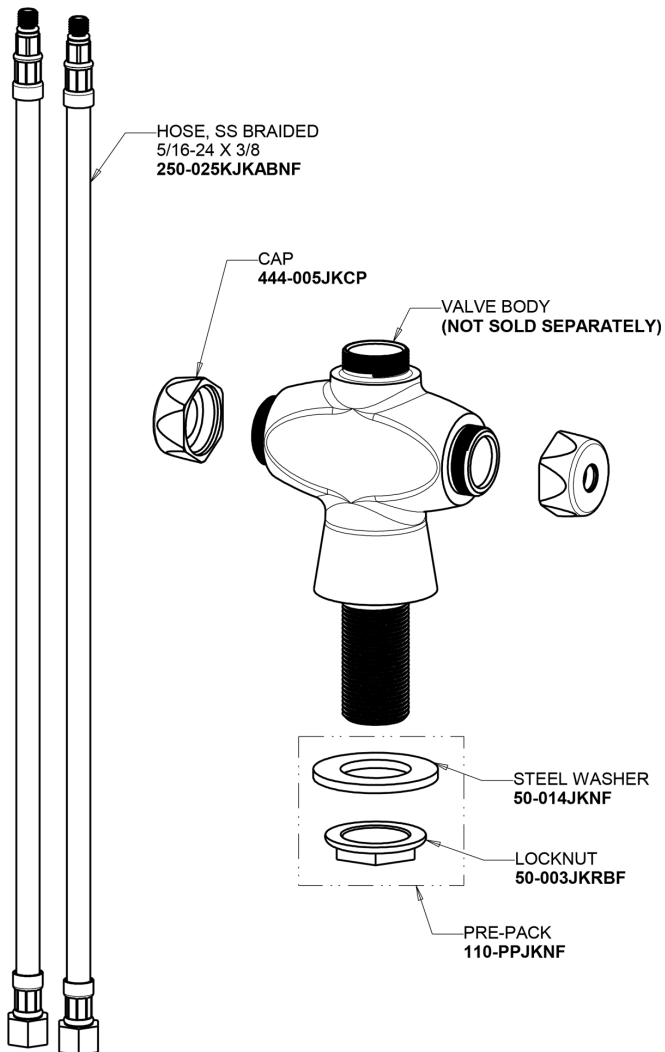

# Repair Parts

50-GN2FCABCP

Hot and Cold Water Mixing Sink Faucet

## Base Parts:

## 5-1/4" Rigid / Swing Gooseneck Spout GN2FCJKABCP

## 2-3/8" Lever Handle 369-PRJKCP