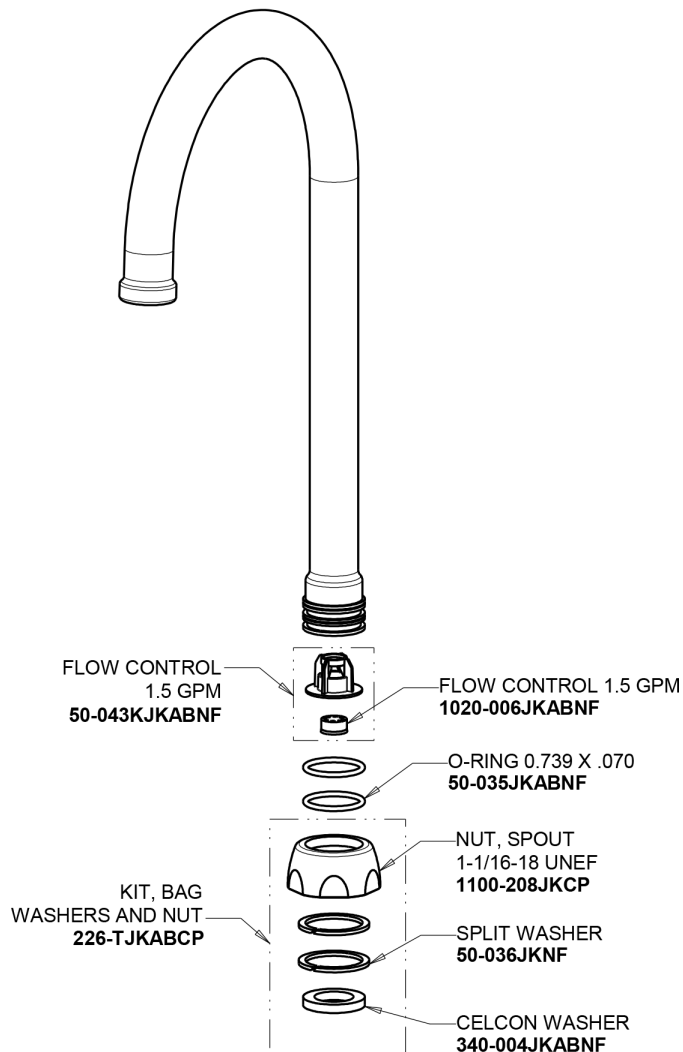

# Repair Parts

50-GN2FCABCP

Hot and Cold Water Mixing Sink Faucet

## Base Parts:

## 5-1/4" Rigid / Swing Gooseneck Spout GN2FCJKABCP

## 2-3/8" Lever Handle 369-PRJKCP