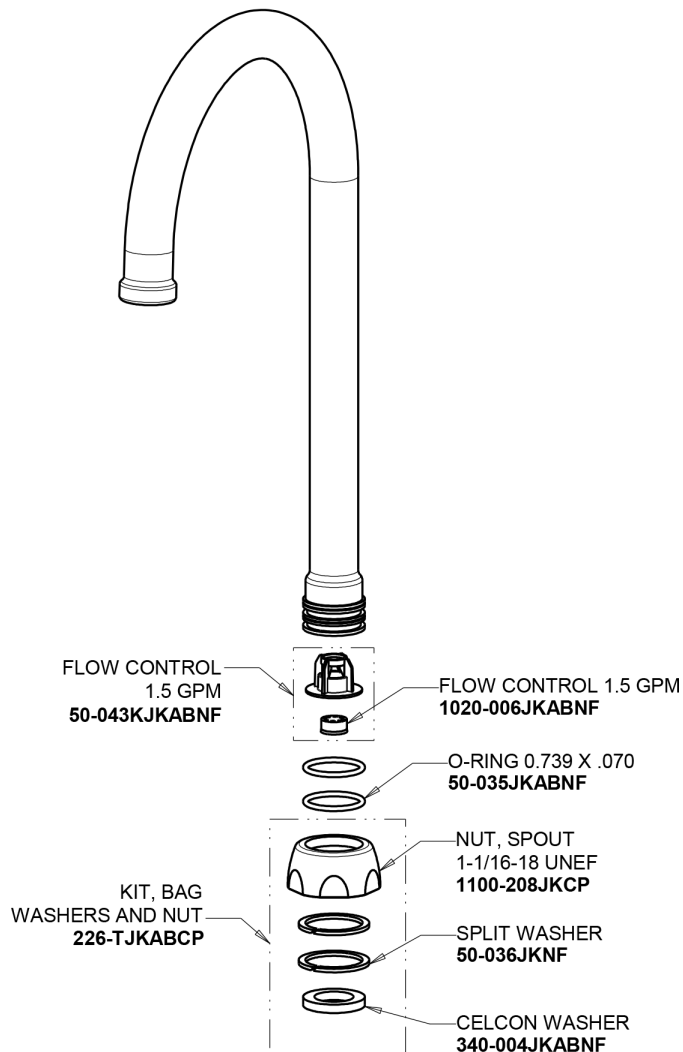

# Repair Parts

50-GN2FC317XKABCP

Hot and Cold Water Mixing Sink Faucet

## Base Parts:

## 5-1/4" Rigid / Swing Gooseneck Spout GN2FCJKABCP

## Ceramic 1/4-Turn Cartridge (pair) 1-099XKJKABNF (right) 1-100XKJKABNF (left)