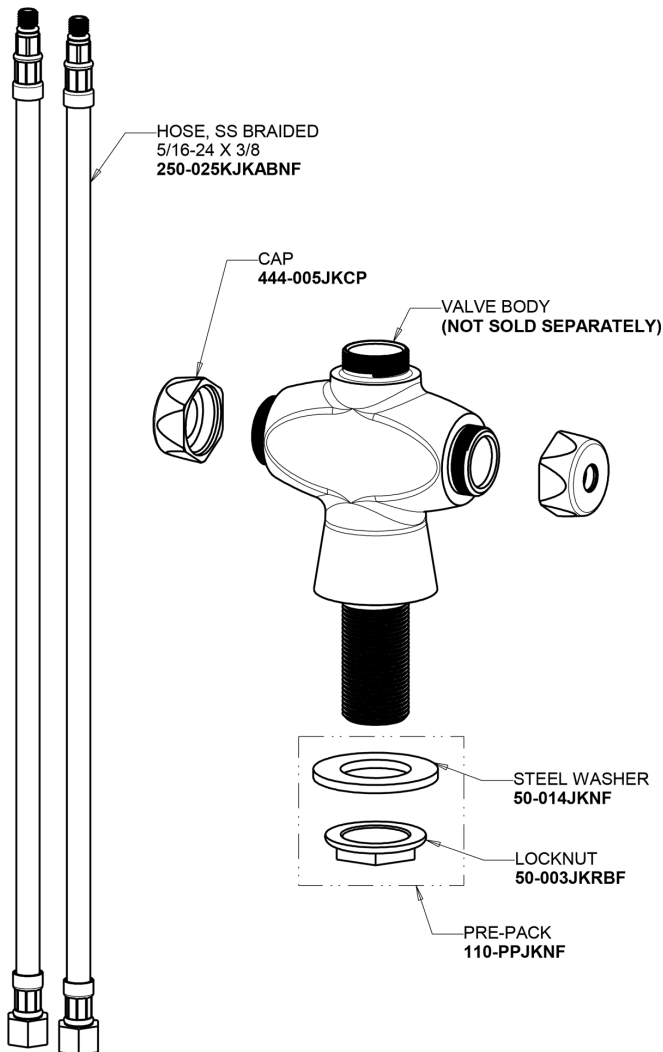

# Repair Parts

50-GN2FC317XKABCP

Hot and Cold Water Mixing Sink Faucet

## Base Parts:

## 5-1/4" Rigid / Swing Gooseneck Spout GN2FCJKABCP

## Ceramic 1/4-Turn Cartridge (pair) 1-099XKJKABNF (right) 1-100XKJKABNF (left)