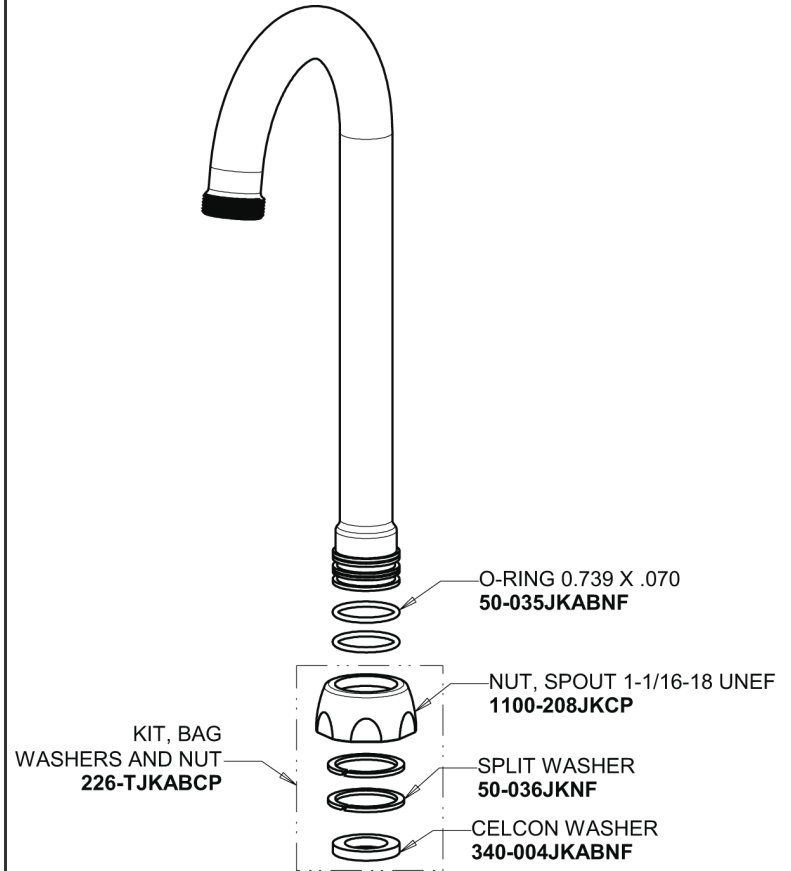

Repair Parts

50-GN1AE3ABCP

Hot and Cold Water Mixing Sink Faucet

CHICAGO FAUCETS®

Geberit Group

Base Parts:

3-1/2" Rigid / Swing Gooseneck Spout GN1AJKABCP

2.2 GPM (8.3 L/min) Aerator E3JKABCP

2-3/8" Lever Handle 369-PRJKCP

Quatum Compression Cartridge (pair) 1-099XTJKABNF (right) 1-100XTJKABNF (left)

For Technical Assistance:

Phone: 800-TEC-TRUE (832-8783)

Email: techsupport.us@chicago faucets.com