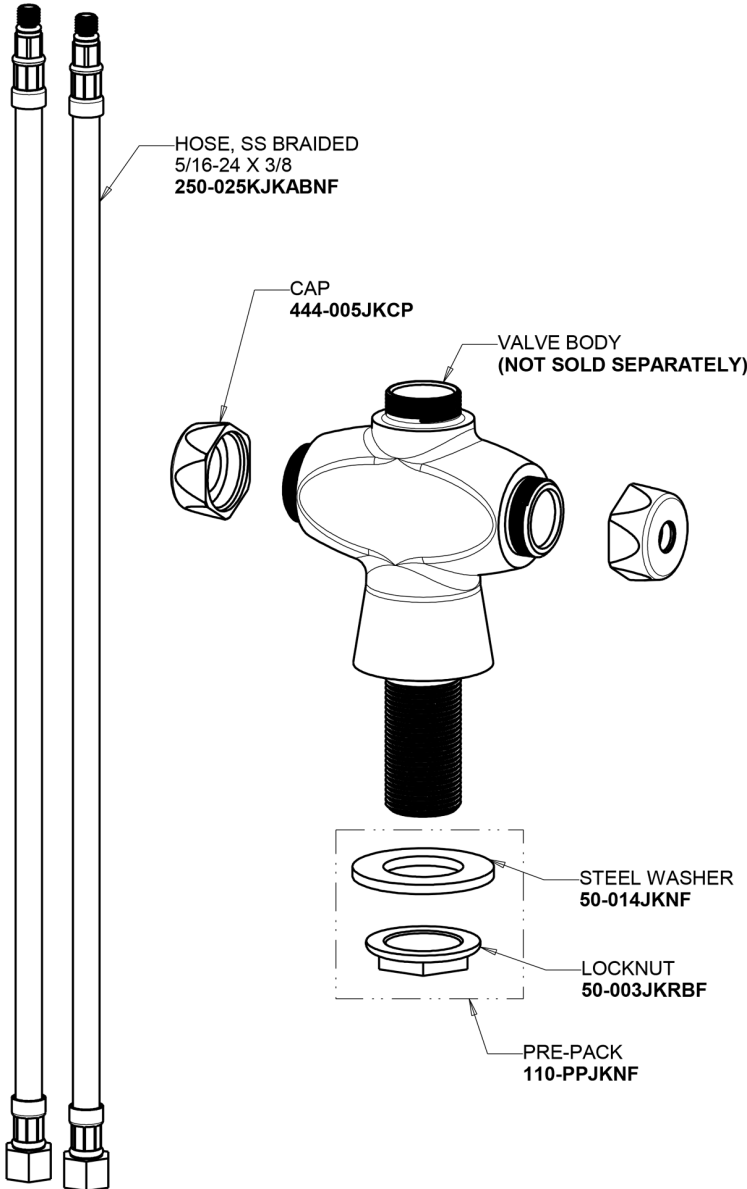

Repair Parts

50-GN1AE3ABCP

Hot and Cold Water Mixing Sink Faucet

CHICAGO FAUCETS®

Geberit Group

Base Parts:

3-1/2" Rigid / Swing Gooseneck Spout GN1AJKABCP

2.2 GPM (8.3 L/min) Aerator E3JKABCP

2-3/8" Lever Handle 369-PRJKCP

Quatum Compression Cartridge (pair) 1-099XTJKABNF (right) 1-100XTJKABNF (left)

For Technical Assistance:

Phone: 800-TEC-TRUE (832-8783)

Email: techsupport.us@chicago faucets.com