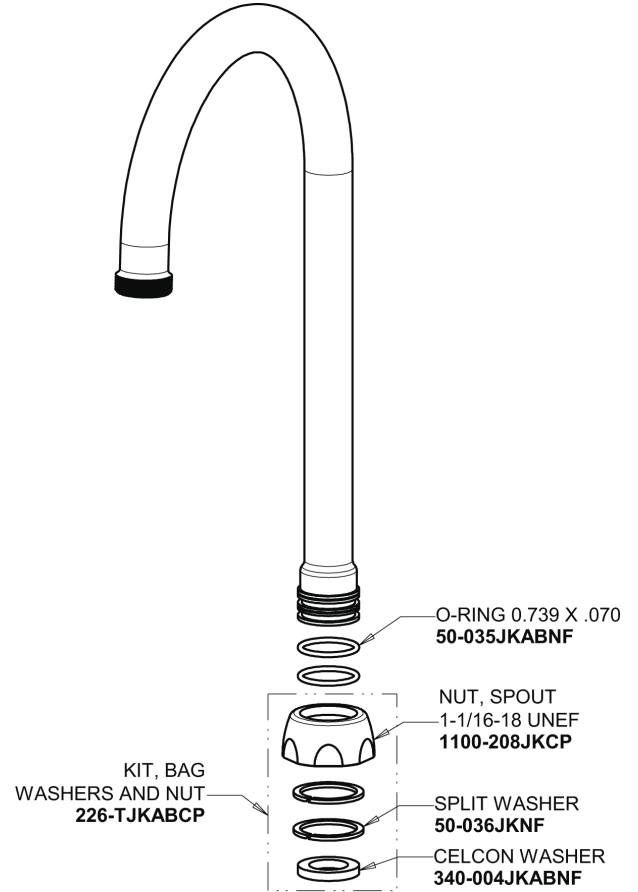

# Repair Parts

50-E35-XKABCP

Hot and Cold Water Mixing Sink Faucet

a Geberit company

## Base Parts:

## 5-1/4" Rigid / Swing Gooseneck Spout GN2AJKABCP

## 2-3/8" Lever Handle 369-PRJKCP