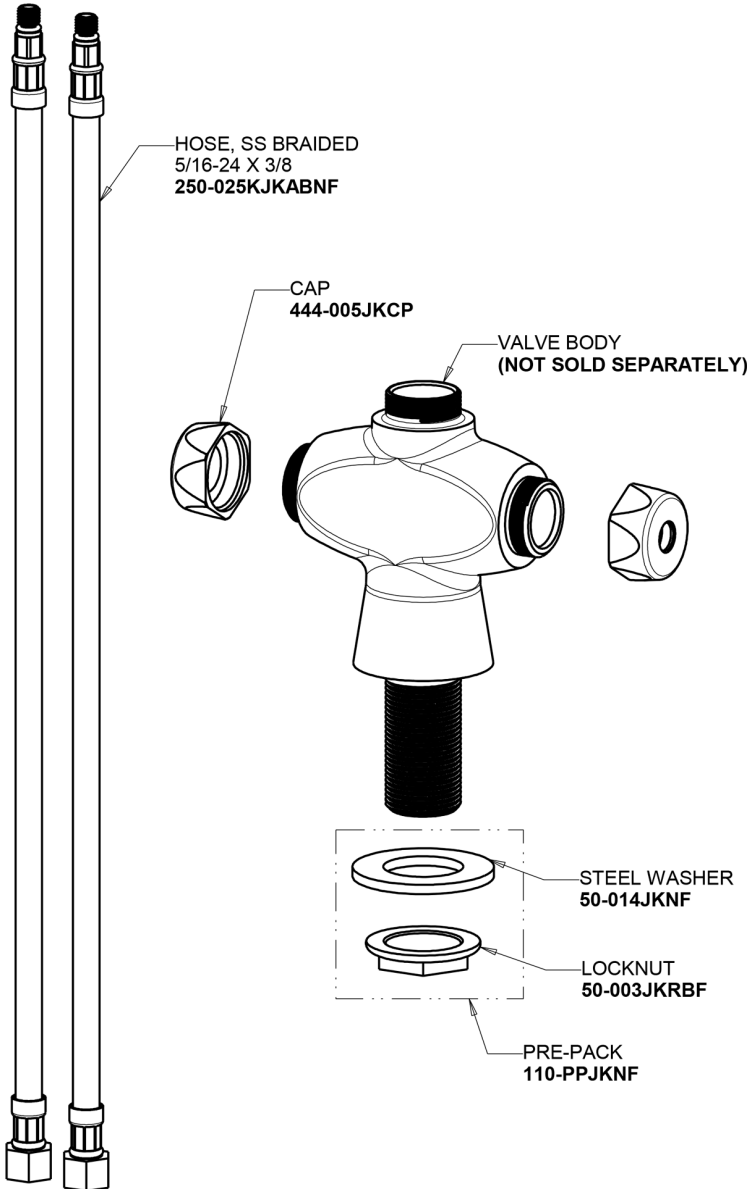

# Repair Parts

50-E35-XKABCP

Hot and Cold Water Mixing Sink Faucet

a Geberit company

## Base Parts:

## 2-3/8" Lever Handle 369-PRJKCP

## Ceramic 1/4-Turn Cartridge (pair) 1-099XKJKABNF (right) 1-100XKJKABNF (left)