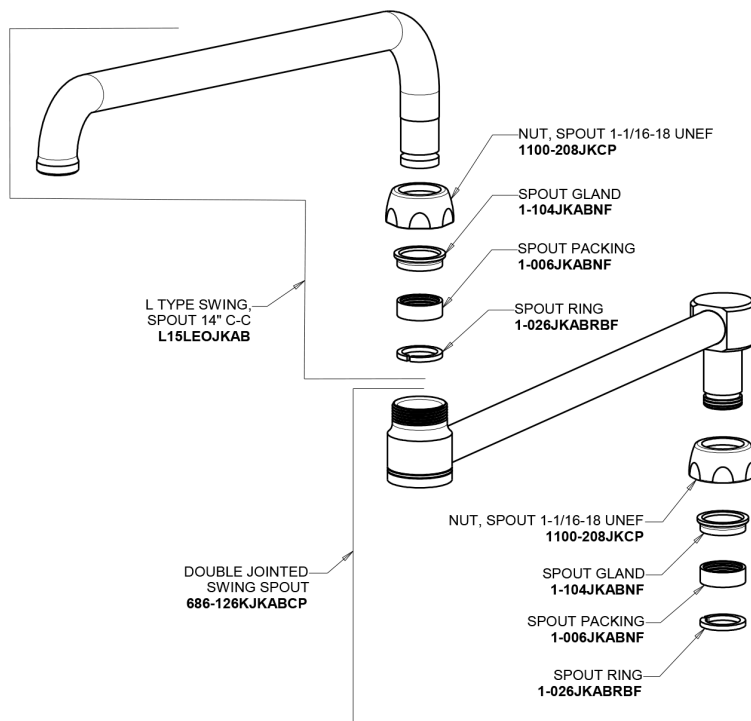

# Repair Parts

50-DJ26ABCP

Hot and Cold Water Mixing Sink Faucet

**CHICAGO  
FAUCETS**

a Geberit company

## Base Parts:

## 25-3/4" Double-Jointed Spout DJ26JKABCP

# Repair Parts

50-DJ26ABCP

Hot and Cold Water Mixing Sink Faucet

**CHICAGO  
FAUCETS** 

a Geberit company

2-3/8" Lever Handle  
369-PRJKCP

Full Flow Outlet  
E1JKABRCF

Quatern Compression Cartridge (pair)  
1-099XTJKABNF (right)  
1-100XTJKABNF (left)