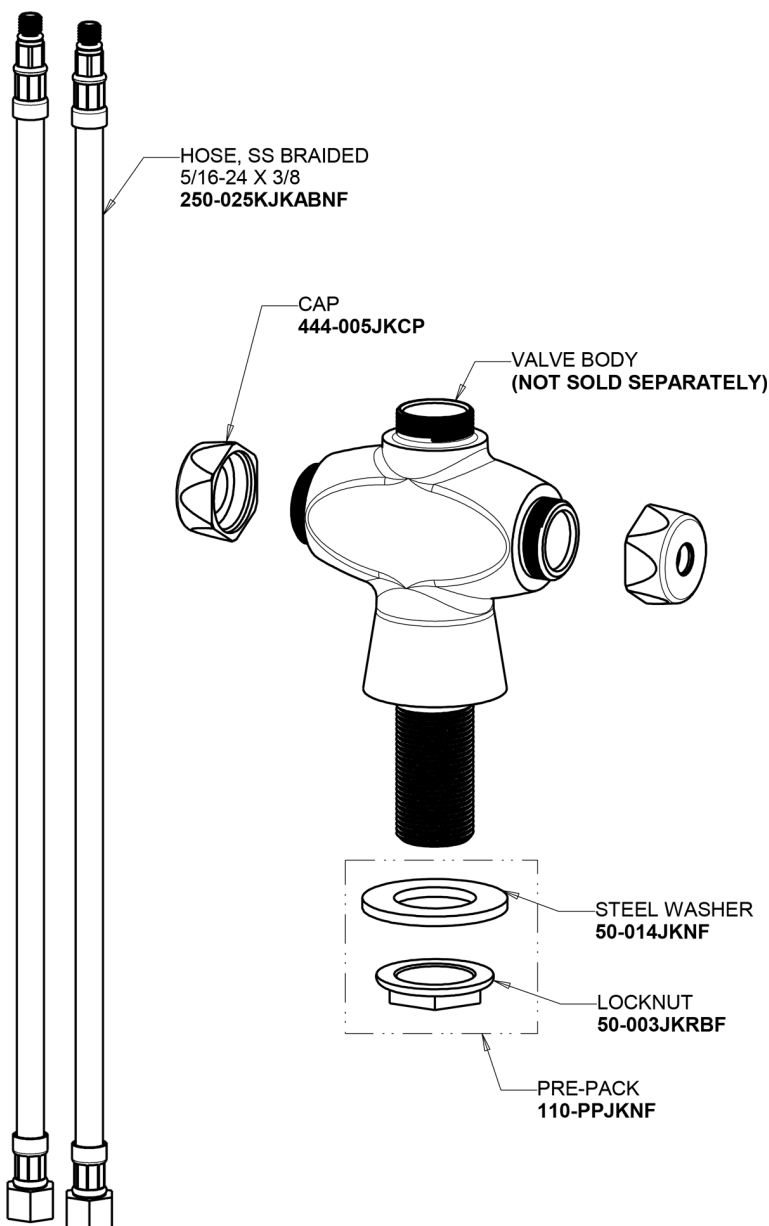

# Repair Parts

50-DJ26ABCP

Hot and Cold Water Mixing Sink Faucet

**CHICAGO  
FAUCETS**

a Geberit company

## Base Parts:

## 25-3/4" Double-Jointed Spout DJ26JKABCP

# Repair Parts

50-DJ26ABCP

Hot and Cold Water Mixing Sink Faucet

**CHICAGO  
FAUCETS** 

a Geberit company

2-3/8" Lever Handle  
369-PRJKCP

Full Flow Outlet  
E1JKABRCF

Quatern Compression Cartridge (pair)  
1-099XTJKABNF (right)  
1-100XTJKABNF (left)