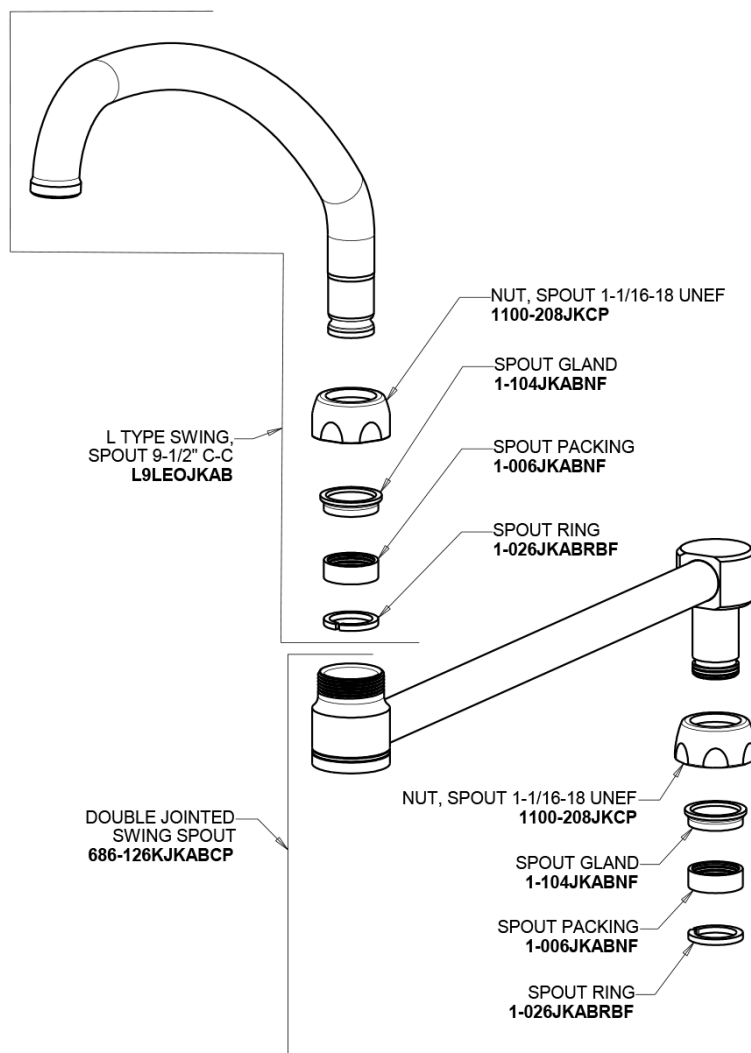

Repair Parts

50-DJ21ABCP

Hot and Cold Water Mixing Sink Faucet

CHICAGO FAUCETS®

Geberit Group

Base Parts:

21-1/4" Double-Jointed Spout DJ21JKABCP

For Technical Assistance:

CHICAGO FAUCETS®

Geberit Group

2-3/8" Lever Handle
369-PRJKCP

Full Flow Outlet
E1JKABRCF

Quatern Compression Cartridge (pair)
1-099XTJKABNF (right)
1-100XTJKABNF (left)

For Technical Assistance:

Phone: 800-TEC-TRUE (832-8783)