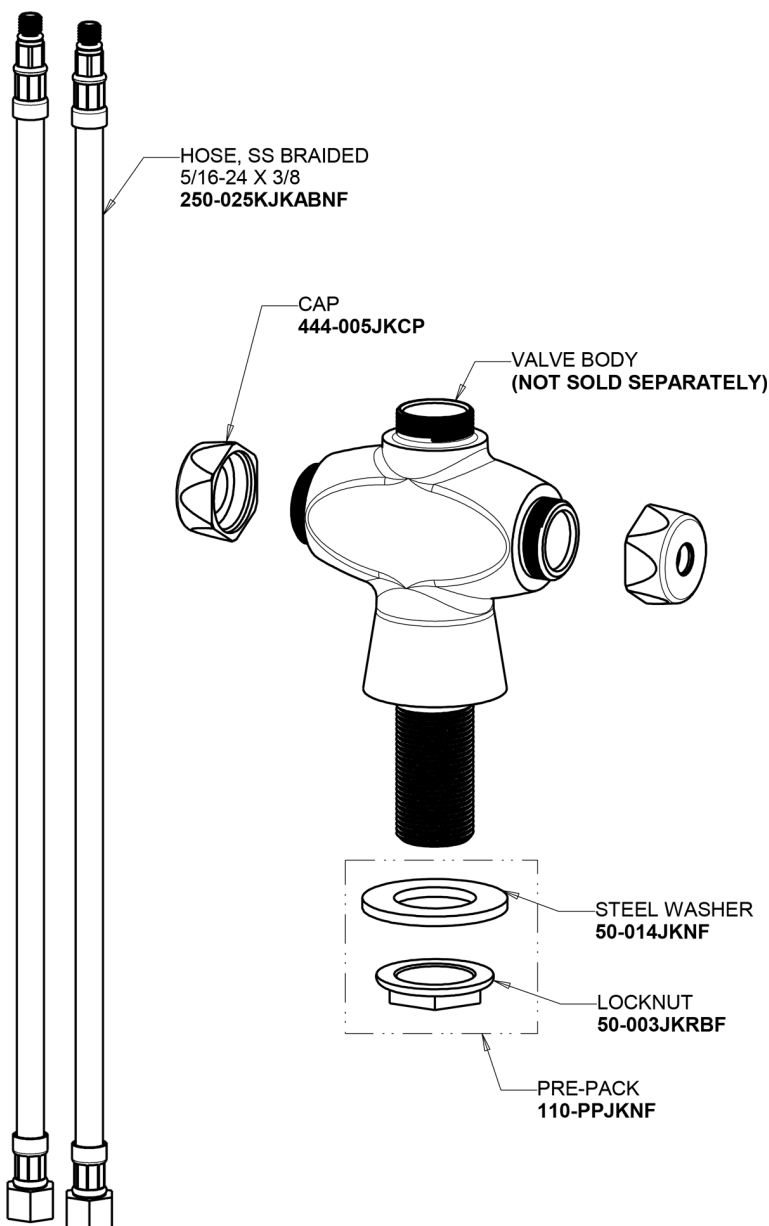

Repair Parts

50-DJ21ABCP

Hot and Cold Water Mixing Sink Faucet

CHICAGO FAUCETS®

Geberit Group

Base Parts:

21-1/4" Double-Jointed Spout DJ21JKABCP

For Technical Assistance:

CHICAGO FAUCETS®

Geberit Group

2-3/8" Lever Handle
369-PRJKCP

Full Flow Outlet
E1JKABRCF

Quatern Compression Cartridge (pair)
1-099XTJKABNF (right)
1-100XTJKABNF (left)

For Technical Assistance:

Phone: 800-TEC-TRUE (832-8783)