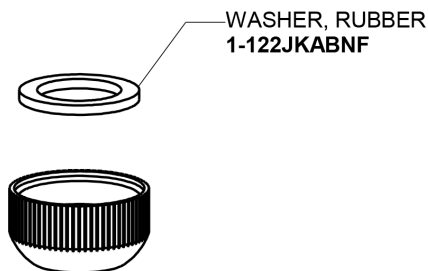

Repair Parts

50-DJ21ABCP

Hot and Cold Water Mixing Sink Faucet

CHICAGO FAUCETS®

Geberit Group

Base Parts:

21-1/4" Double-Jointed Spout DJ21JKABCP

For Technical Assistance:

CHICAGO FAUCETS®

Geberit Group

2-3/8" Lever Handle
369-PRJKCP

Full Flow Outlet
E1JKABRCF

Quatern Compression Cartridge (pair)
1-099XTJKABNF (right)
1-100XTJKABNF (left)

For Technical Assistance:

Phone: 800-TEC-TRUE (832-8783)