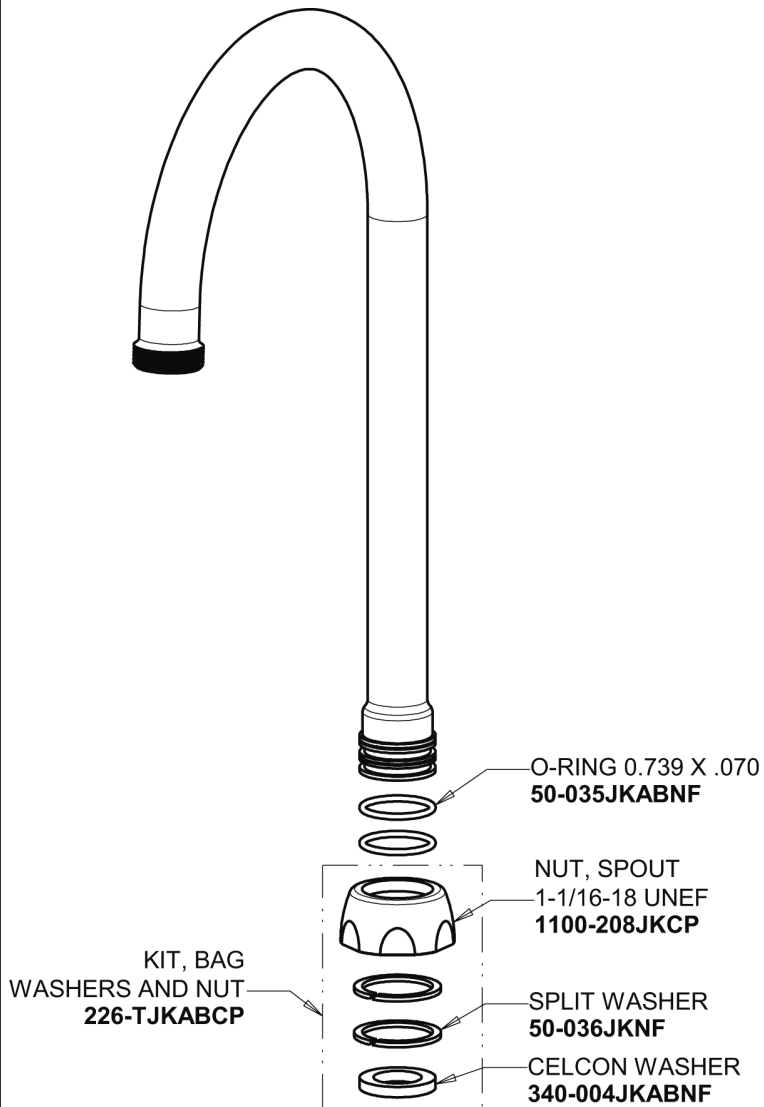

Repair Parts

50-317XKABCP

Hot and Cold Water Mixing Sink Faucet

CHICAGO FAUCETS®

Geberit Group

Base Parts:

5-1/4" Rigid / Swing Gooseneck Spout GN2AJKABCP

For Technical Assistance:

Hot and Cold Water Mixing Sink Faucet

CHICAGO FAUCETS®

Geberit Group

4" Wristblade Handle
317-PRJKCP

2.2 GPM (8.3 L/min) Aerator
E3JKABCP

Ceramic 1/4-Turn Cartridge (pair)
1-099XKJKABNF (right)
1-100XKJKABNF (left)