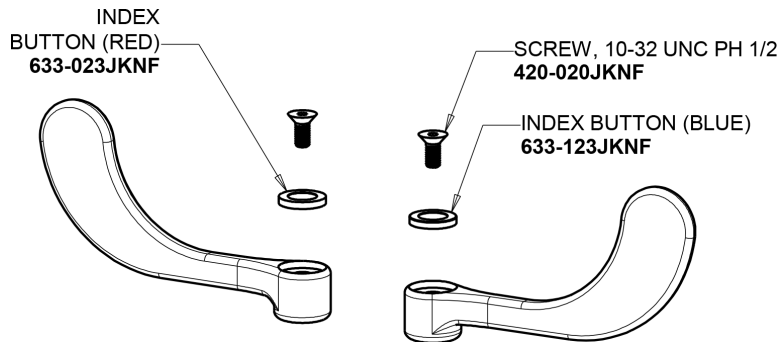

Repair Parts

50-317XKABCP

Hot and Cold Water Mixing Sink Faucet

CHICAGO FAUCETS®

Geberit Group

Base Parts:

5-1/4" Rigid / Swing Gooseneck Spout GN2AJKABCP

For Technical Assistance:

Hot and Cold Water Mixing Sink Faucet

CHICAGO FAUCETS®

Geberit Group

4" Wristblade Handle
317-PRJKCP

2.2 GPM (8.3 L/min) Aerator
E3JKABCP

Ceramic 1/4-Turn Cartridge (pair)
1-099XKJKABNF (right)
1-100XKJKABNF (left)