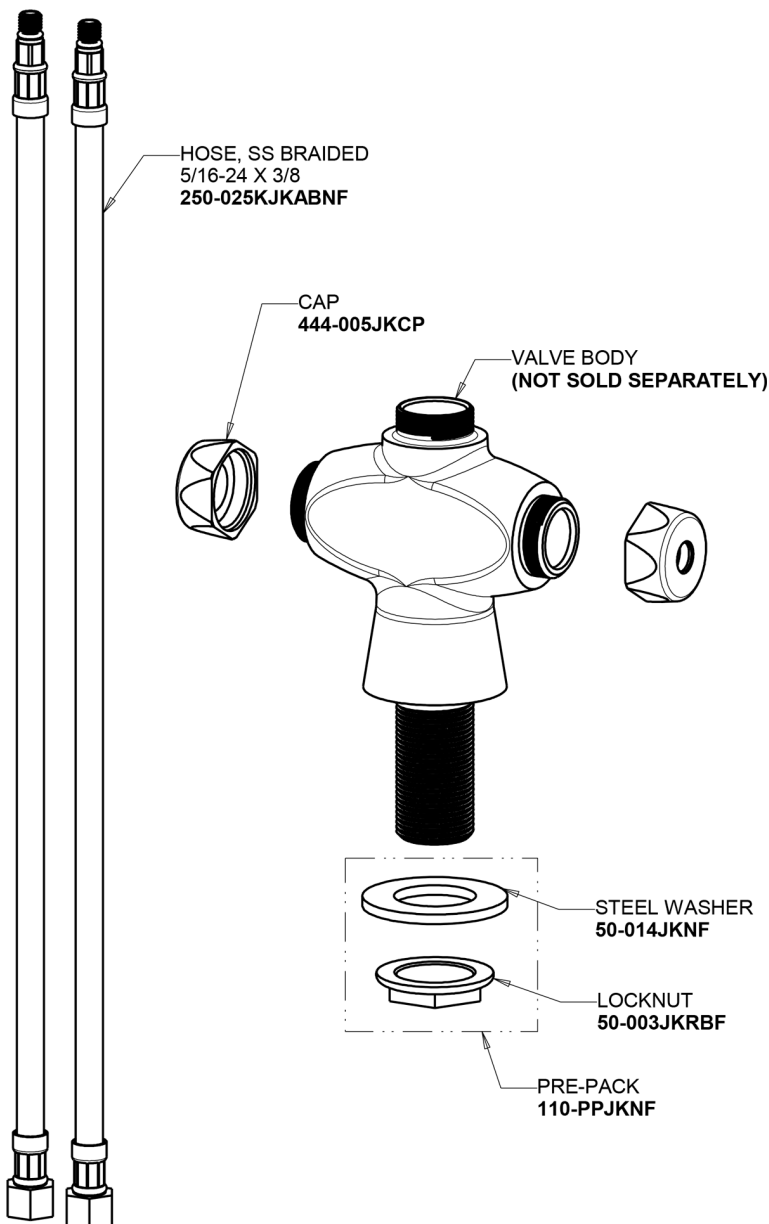

Repair Parts

50-317XKABCP

Hot and Cold Water Mixing Sink Faucet

CHICAGO FAUCETS®

Geberit Group

Base Parts:

5-1/4" Rigid / Swing Gooseneck Spout GN2AJKABCP

For Technical Assistance:

Hot and Cold Water Mixing Sink Faucet

CHICAGO FAUCETS®

Geberit Group

4" Wristblade Handle
317-PRJKCP

2.2 GPM (8.3 L/min) Aerator
E3JKABCP

Ceramic 1/4-Turn Cartridge (pair)
1-099XKJKABNF (right)
1-100XKJKABNF (left)