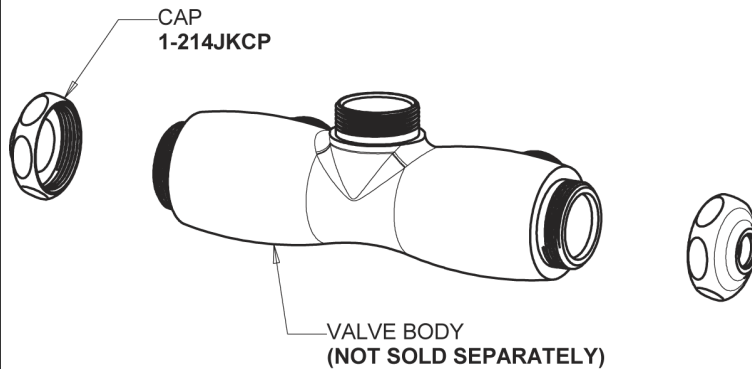

Repair Parts

445-VBRXKCRCF

Hot and Cold Water Sink Faucet

CHICAGO FAUCETS®

Geberit Group

5-3/4" Rigid Vacuum Breaker Spout
897-SJKRCF

Base Parts:

2-1/2" Offset Supply Arm with Integral Shut-off
RJKABRCF

Repair Parts

445-VBRXKCRCF

Hot and Cold Water Sink Faucet

CHICAGO FAUCETS®

Geberit Group

2-3/8" Lever Handle
369-PRJKCP

Ceramic 1/4-Turn Cartridge with Check Valve (pair)
1-099XKCJKABNF (right)
1-100XKCJKABNF (left)