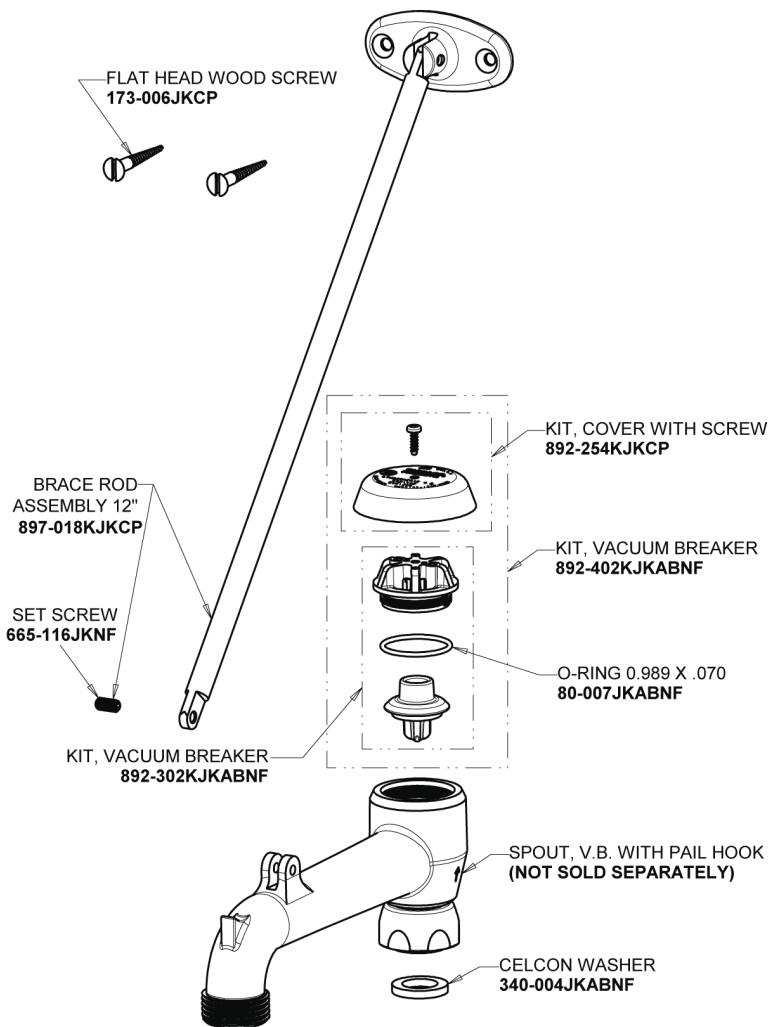

Repair Parts

445-VBRXKCRCF

Hot and Cold Water Sink Faucet

CHICAGO FAUCETS®

Geberit Group

5-3/4" Rigid Vacuum Breaker Spout
897-SJKRCF

Base Parts:

2-1/2" Offset Supply Arm with Integral Shut-off
RJKABRCF

Repair Parts

445-VBRXKCRCF

Hot and Cold Water Sink Faucet

CHICAGO FAUCETS®

Geberit Group

2-3/8" Lever Handle
369-PRJKCP

Ceramic 1/4-Turn Cartridge with Check Valve (pair)
1-099XKCJKABNF (right)
1-100XKCJKABNF (left)