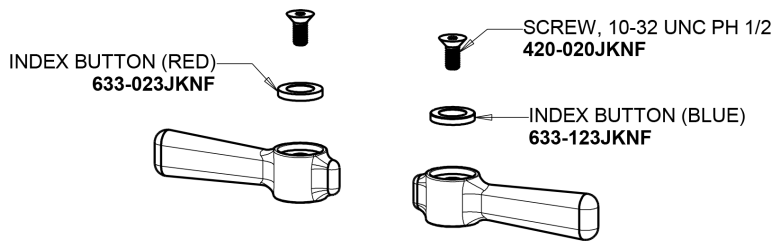

Repair Parts

445-VBRXKCRCF

Hot and Cold Water Sink Faucet

CHICAGO FAUCETS®

Geberit Group

2-3/8" Lever Handle
369-PRJKCP

Ceramic 1/4-Turn Cartridge with Check Valve (pair)
1-099XKCJKABNF (right)
1-100XKCJKABNF (left)