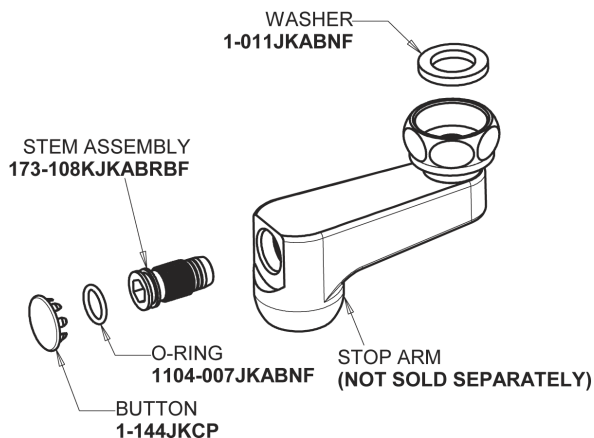

Repair Parts

445-VBRXKCRCF

Hot and Cold Water Sink Faucet

CHICAGO FAUCETS®

Geberit Group

5-3/4" Rigid Vacuum Breaker Spout
897-SJKRCF

Base Parts:

2-1/2" Offset Supply Arm with Integral Shut-off
RJKABRCF

Repair Parts

445-VBRXKCRCF

Hot and Cold Water Sink Faucet

CHICAGO FAUCETS®

Geberit Group

2-3/8" Lever Handle
369-PRJKCP

Ceramic 1/4-Turn Cartridge with Check Valve (pair)
1-099XKCJKABNF (right)
1-100XKCJKABNF (left)