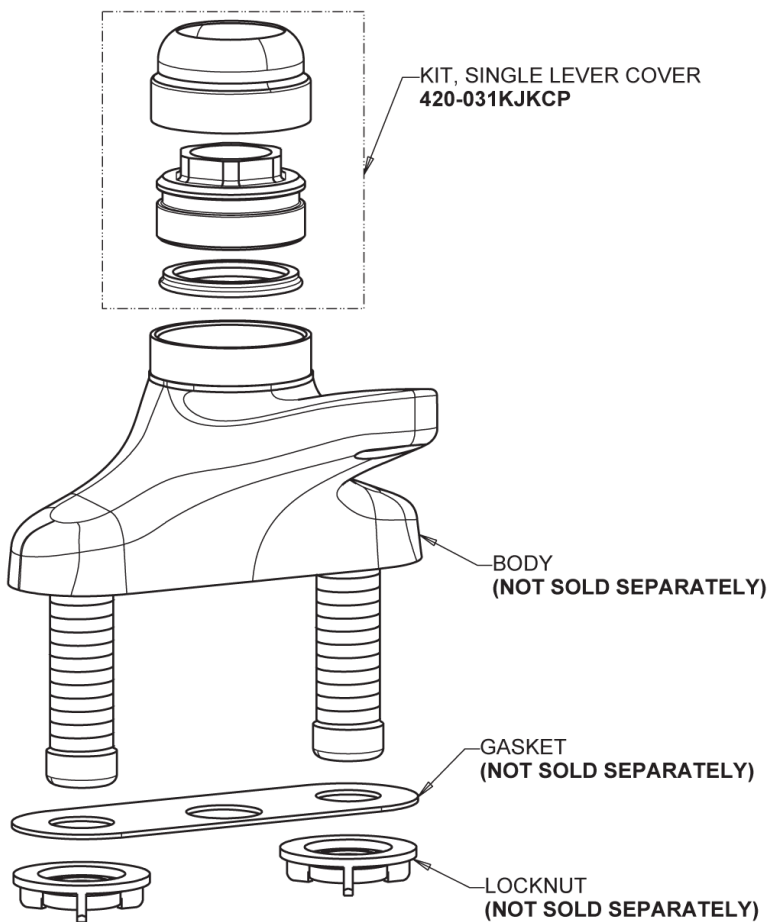

# Repair Parts

420-T45E74ABCP

Single Lever Hot and Cold Water Thermostatic Mixing Sink Faucet

# CHICAGO FAUCETS®

Geberit Group

Base for 420-T Series Fittings

## Base Parts:

4-1/4" Lever Handle  
420-030KJKCP

1.0 GPM (3.8 L/min) Non-Aerating Laminar Outlet  
E74JKABCP

Ceramic Cartridge, Volume and Temperature Control  
420-X45KJKABNF