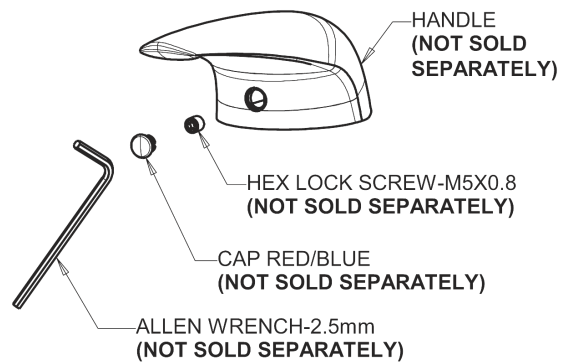

# CHICAGO FAUCETS®

Geberit Group

Base for 420-T Series Fittings

## Base Parts:

4-1/4" Lever Handle  
420-030KJKCP

1.0 GPM (3.8 L/min) Non-Aerating Laminar Outlet  
E74JKABCP

Ceramic Cartridge, Volume and Temperature Control  
420-X45KJKABNF