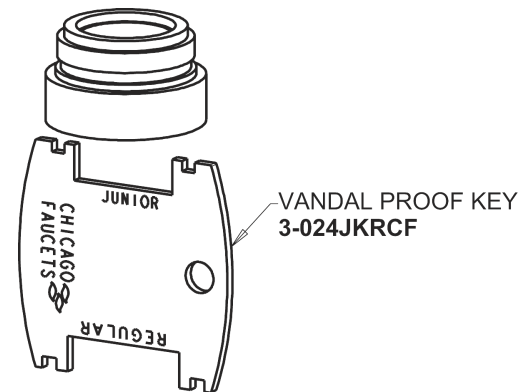

Repair Parts

420-T45E2805ABCP

Single Lever Hot and Cold Water Thermostatic Mixing Sink Faucet

CHICAGO FAUCETS®

Geberit Group

Base for 420-T Series Fittings

Base Parts:

4-1/4" Lever Handle
420-030KJKCP

0.5 GPM (1.9 L/min) Vandal Proof Econo-Flo Non-Aerating
Spray
E2805JKABCP

Ceramic Cartridge, Volume and Temperature Control
420-X45KJKABNF

For Technical Assistance:

Phone: 800-TEC-TRUE (832-8783)

Email: techsupport.us@chicagofaucets.com