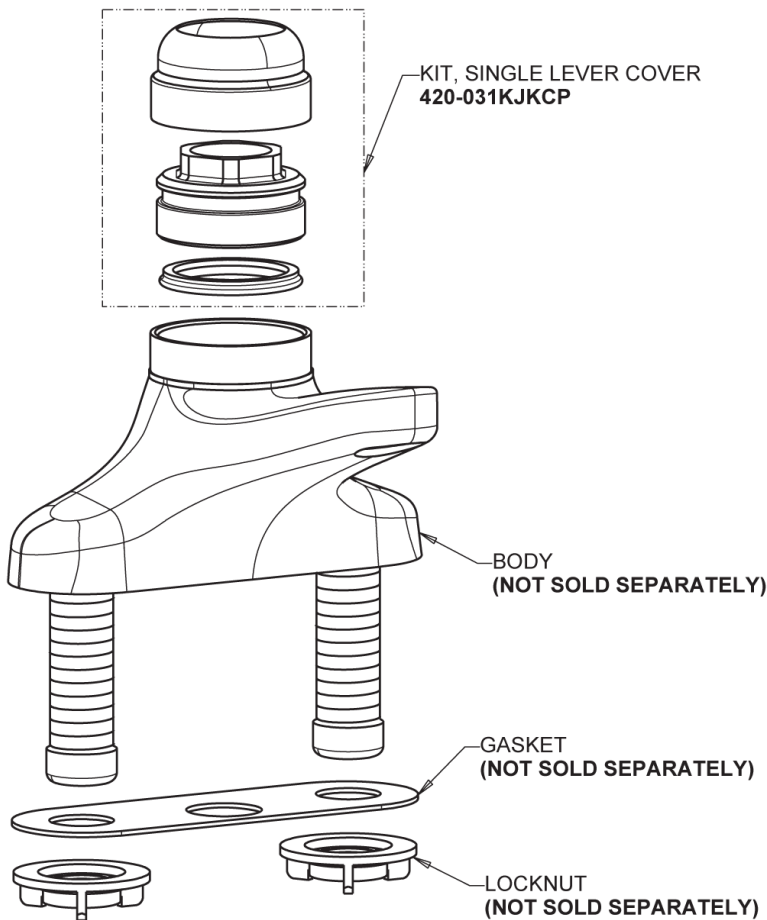

Repair Parts

420-T45E2805ABCP

Single Lever Hot and Cold Water Thermostatic Mixing Sink Faucet

CHICAGO FAUCETS®

Geberit Group

Base for 420-T Series Fittings

Base Parts:

4-1/4" Lever Handle
420-030KJKCP

0.5 GPM (1.9 L/min) Vandal Proof Econo-Flo Non-Aerating
Spray
E2805JKABCP

Ceramic Cartridge, Volume and Temperature Control
420-X45KJKABNF

For Technical Assistance:

Phone: 800-TEC-TRUE (832-8783)

Email: techsupport.us@chicagofaucets.com