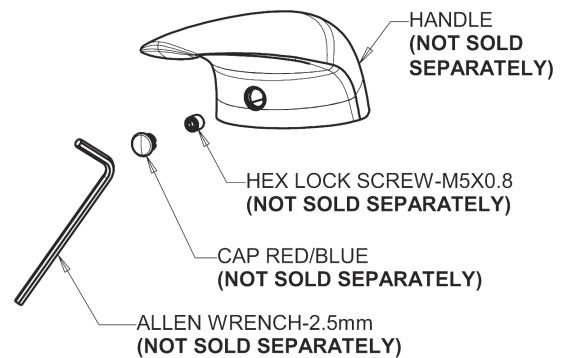

Repair Parts

420-T45E2805ABCP

Single Lever Hot and Cold Water Thermostatic Mixing Sink Faucet

CHICAGO FAUCETS®

Geberit Group

Base for 420-T Series Fittings

Base Parts:

4-1/4" Lever Handle
420-030KJKCP

0.5 GPM (1.9 L/min) Vandal Proof Econo-Flo Non-Aerating
Spray
E2805JKABCP

Ceramic Cartridge, Volume and Temperature Control
420-X45KJKABNF

For Technical Assistance:

Phone: 800-TEC-TRUE (832-8783)

Email: techsupport.us@chicagofaucets.com