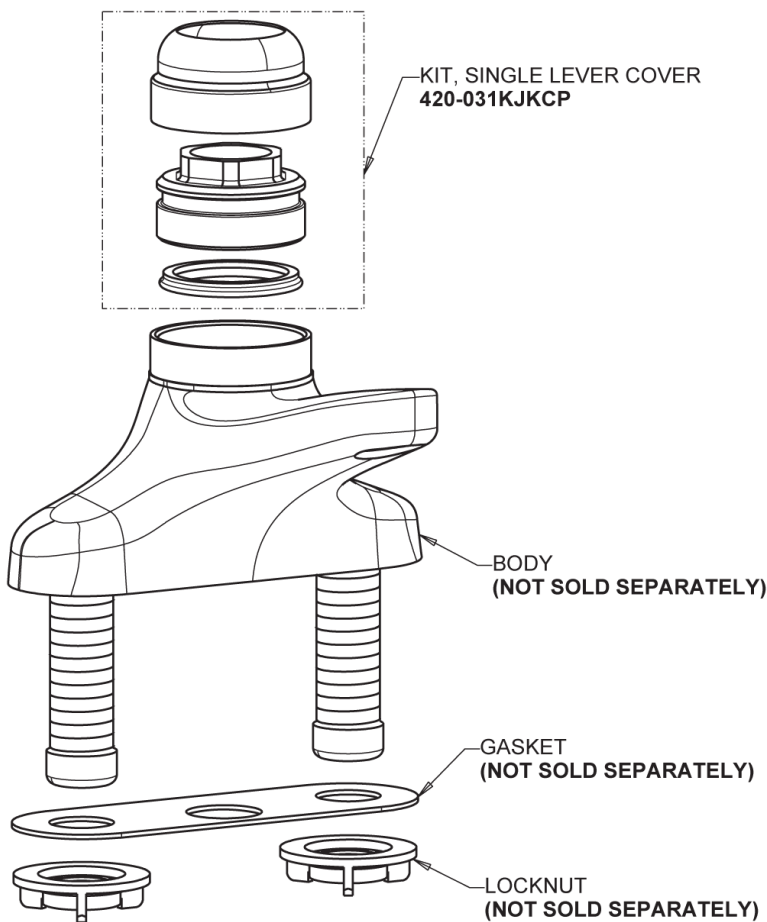

Repair Parts

420-T45ABCP

Single Lever Hot and Cold Water Thermostatic Mixing Sink Faucet

CHICAGO FAUCETS®

Geberit Group

Base for 420-T Series Fittings

Base Parts:

4-1/4" Lever Handle
420-030KJKCP

1.5 GPM (5.7 L/min) Non-Aerating Laminar Outlet
E37JKABCP

Ceramic Cartridge, Volume and Temperature Control
420-X45KJKABNF

For Technical Assistance:

Phone: 800-TEC-TRUE (832-8783)

Email: techsupport.us@chicagofaucets.com