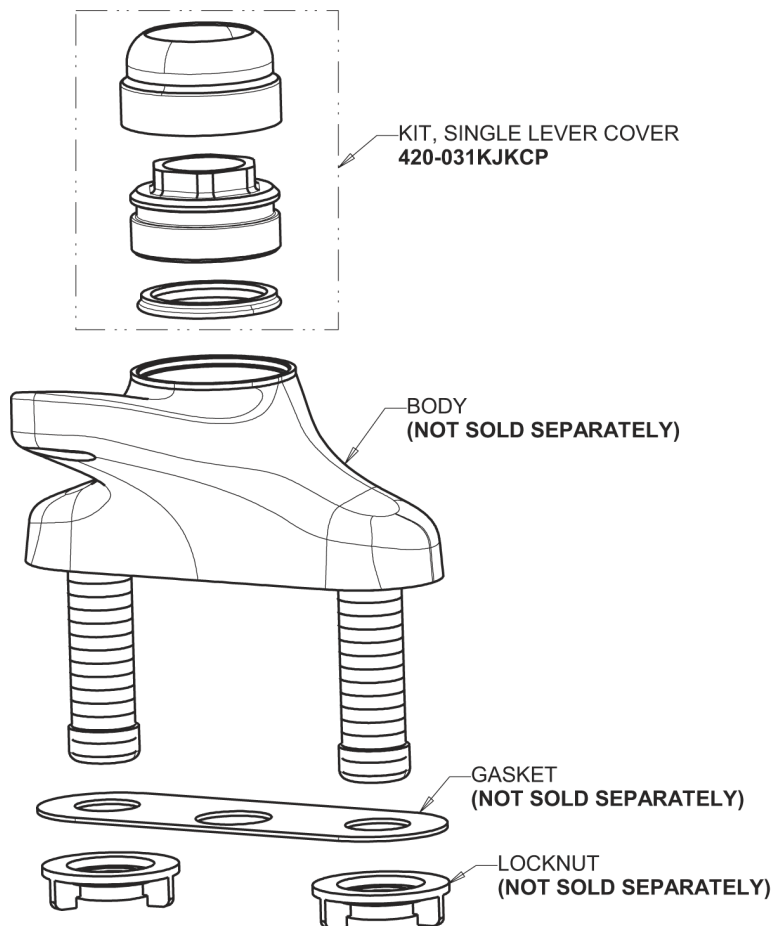

# Repair Parts

420-T45ABCP

Single Lever Hot and Cold Water Thermostatic Mixing Sink Faucet

**CHICAGO  
FAUCETS**

a Geberit company

420 Series, 4" Centers

## Base Parts:

4-1/4" Lever Handle  
**420-030KJKCP**

1.5 GPM (5.7 L/min) Non-Aerating Laminar Outlet  
**E37JKABCP**

Ceramic Cartridge, Volume and Temperature Control  
**420-X45KJKABNF**