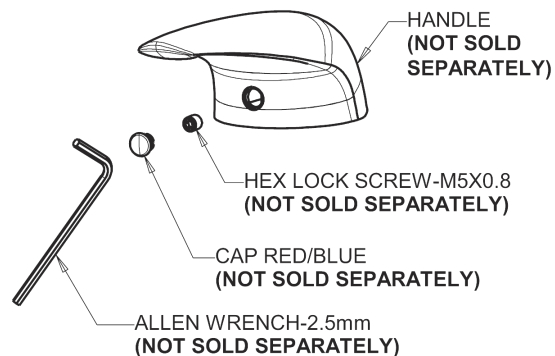

Repair Parts

420-T45ABCP

Single Lever Hot and Cold Water Thermostatic Mixing Sink Faucet

CHICAGO FAUCETS®

Geberit Group

Base for 420-T Series Fittings

Base Parts:

4-1/4" Lever Handle
420-030KJKCP

1.5 GPM (5.7 L/min) Non-Aerating Laminar Outlet
E37JKABCP

Ceramic Cartridge, Volume and Temperature Control
420-X45KJKABNF

For Technical Assistance:

Phone: 800-TEC-TRUE (832-8783)

Email: techsupport.us@chicagofaucets.com