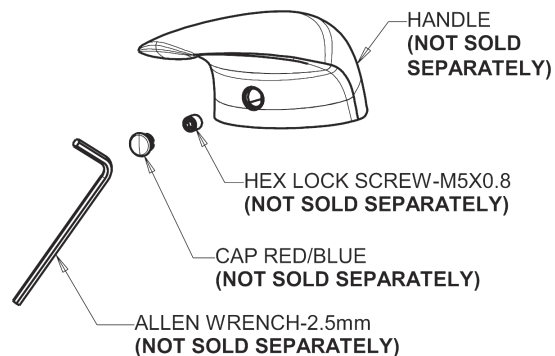

# Repair Parts

420-T45ABCP

Single Lever Hot and Cold Water Thermostatic Mixing Sink Faucet

**CHICAGO  
FAUCETS**

a Geberit company

420 Series, 4" Centers

## Base Parts:

4-1/4" Lever Handle  
**420-030KJKCP**

1.5 GPM (5.7 L/min) Non-Aerating Laminar Outlet  
**E37JKABCP**

Ceramic Cartridge, Volume and Temperature Control  
**420-X45KJKABNF**