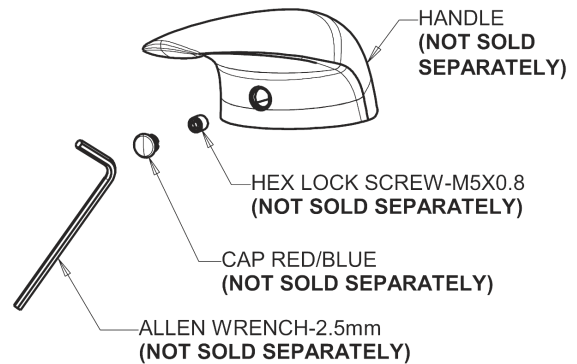

# CHICAGO FAUCETS®

Geberit Group

Base for 420-T Series Fittings

## Base Parts:

4-1/4" Lever Handle  
420-030KJKCP

0.35 GPM (1.3 L/min) Vandal Proof Econo-Flo Non-Aerating Outlet  
E39VPJKABCP

Ceramic Cartridge, Volume and Temperature Control  
420-X41KJKABNF