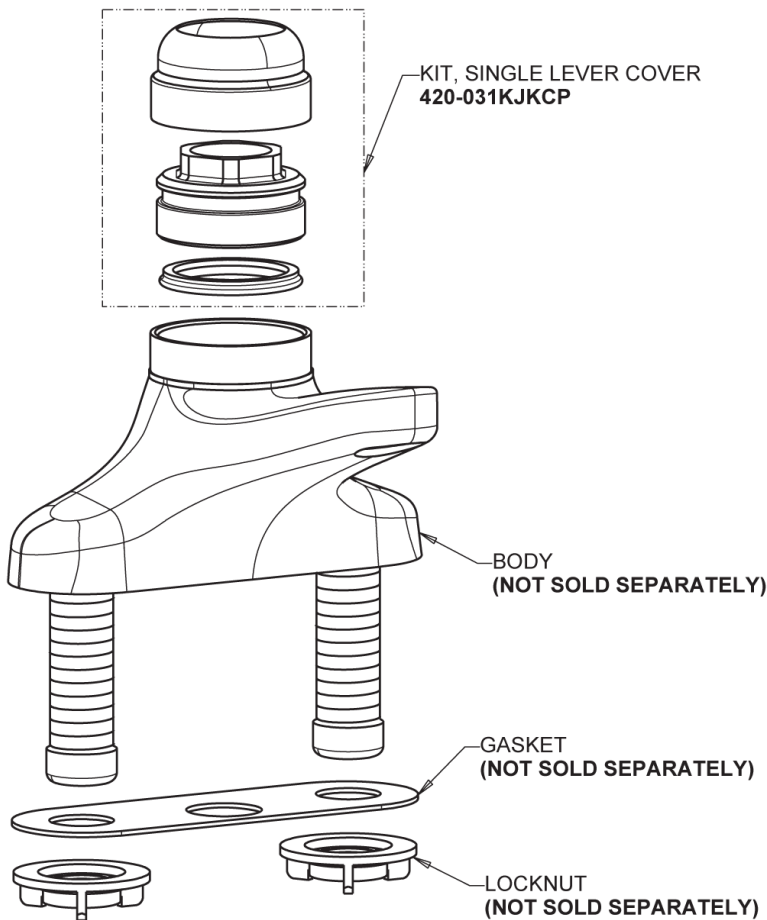

# Repair Parts

420-T41E39VPABCP

Single Lever Hot and Cold Water Thermostatic Mixing Sink Faucet

# CHICAGO FAUCETS®

Geberit Group

Base for 420-T Series Fittings

## Base Parts:

4-1/4" Lever Handle  
420-030KJKCP

0.35 GPM (1.3 L/min) Vandal Proof Econo-Flo Non-Aerating Outlet  
E39VPJKABCP

Ceramic Cartridge, Volume and Temperature Control  
420-X41KJKABNF