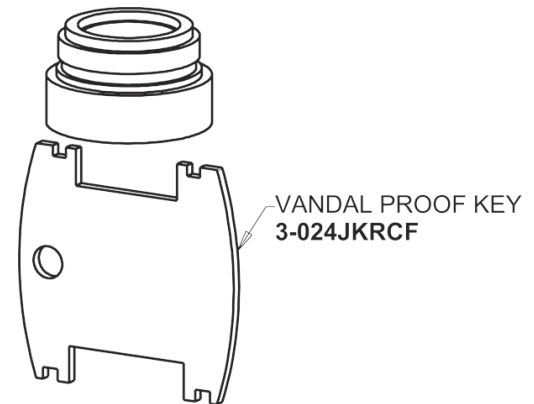

# Repair Parts

420-T41E39VPABCP

Single Lever Hot and Cold Water Thermostatic Mixing Sink Faucet

# CHICAGO FAUCETS®

Geberit Group

Base for 420-T Series Fittings

## Base Parts:

4-1/4" Lever Handle  
420-030KJKCP

0.35 GPM (1.3 L/min) Vandal Proof Econo-Flo Non-Aerating Outlet  
E39VPJKABCP

Ceramic Cartridge, Volume and Temperature Control  
420-X41KJKABNF