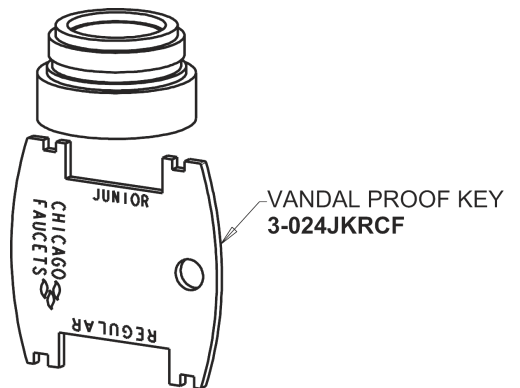

Repair Parts

420-T41E2805ABCP

Single Lever Hot and Cold Water Thermostatic Mixing Sink Faucet

CHICAGO FAUCETS®

Geberit Group

Base for 420-T Series Fittings

Base Parts:

4-1/4" Lever Handle
420-030KJKCP

0.5 GPM (1.9 L/min) Vandal Proof Econo-Flo Non-Aerating
Spray
E2805JKABCP

Ceramic Cartridge, Volume and Temperature Control
420-X41KJKABNF

For Technical Assistance:

Phone: 800-TEC-TRUE (832-8783)

Email: techsupport.us@chicagofaucets.com