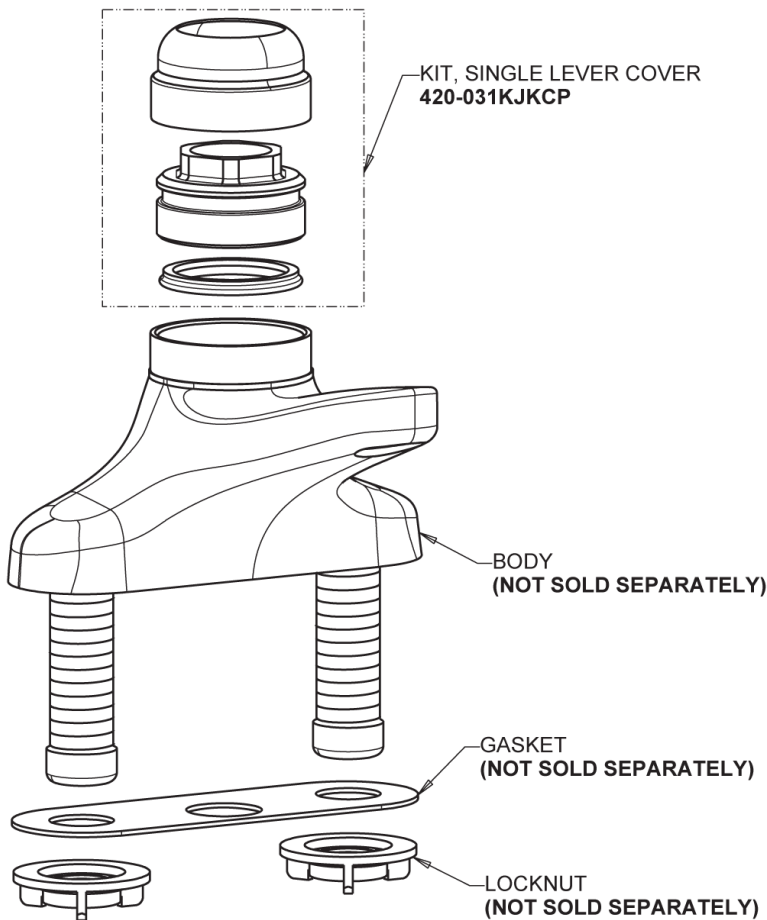

Repair Parts

420-T41E2805ABCP

Single Lever Hot and Cold Water Thermostatic Mixing Sink Faucet

CHICAGO FAUCETS®

Geberit Group

Base for 420-T Series Fittings

Base Parts:

4-1/4" Lever Handle
420-030KJKCP

0.5 GPM (1.9 L/min) Vandal Proof Econo-Flo Non-Aerating
Spray
E2805JKABCP

Ceramic Cartridge, Volume and Temperature Control
420-X41KJKABNF

For Technical Assistance:

Phone: 800-TEC-TRUE (832-8783)

Email: techsupport.us@chicagofaucets.com