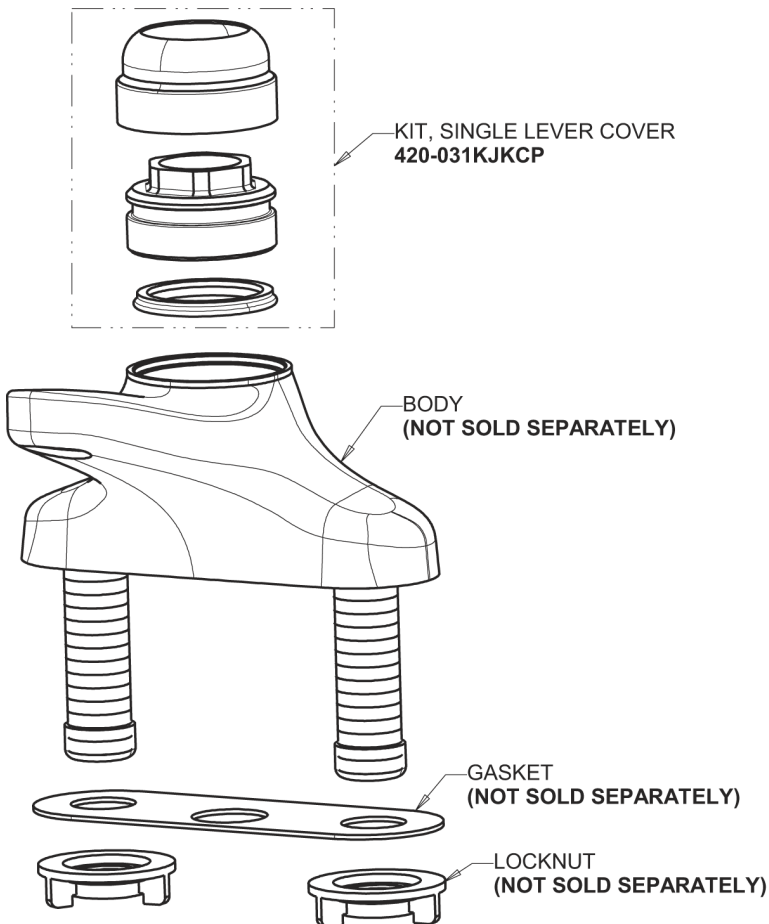

Repair Parts

420-T41ABCP

Single Lever Hot and Cold Water Thermostatic Mixing Sink Faucet

CHICAGO FAUCETS®

Geberit Group

420 Series, 4" Centers

Base Parts:

4-1/4" Lever Handle
420-030KJKCP

1.5 GPM (5.7 L/min) Non-Aerating Laminar Outlet
E37JKABCP

Ceramic Cartridge, Volume and Temperature Control
420-X41KJKABNF

For Technical Assistance:

Phone: 800-TEC-TRUE (832-8783)

Email: techsupport.us@chicagofaucets.com