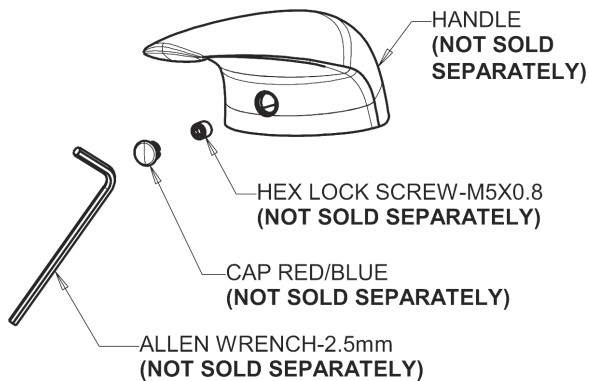

Repair Parts

420-POMPABCP

Single Lever Hot and Cold Water Mixing Sink Faucet with Pop-up Waste

CHICAGO FAUCETS®

Geberit Group

420 Series, 4" Centers

Base Parts:

4-1/4" Lever Handle
420-030KJKCP

2-1/8" Diameter Pop-up Drain
1233-KJKCP

1.5 GPM (5.7 L/min) Non-Aerating Laminar Outlet
E37JKABCP

Ceramic Cartridge, Volume and Temperature Control
410-XJKABNF

For Technical Assistance:

Phone: 800-TEC-TRUE (832-8783)