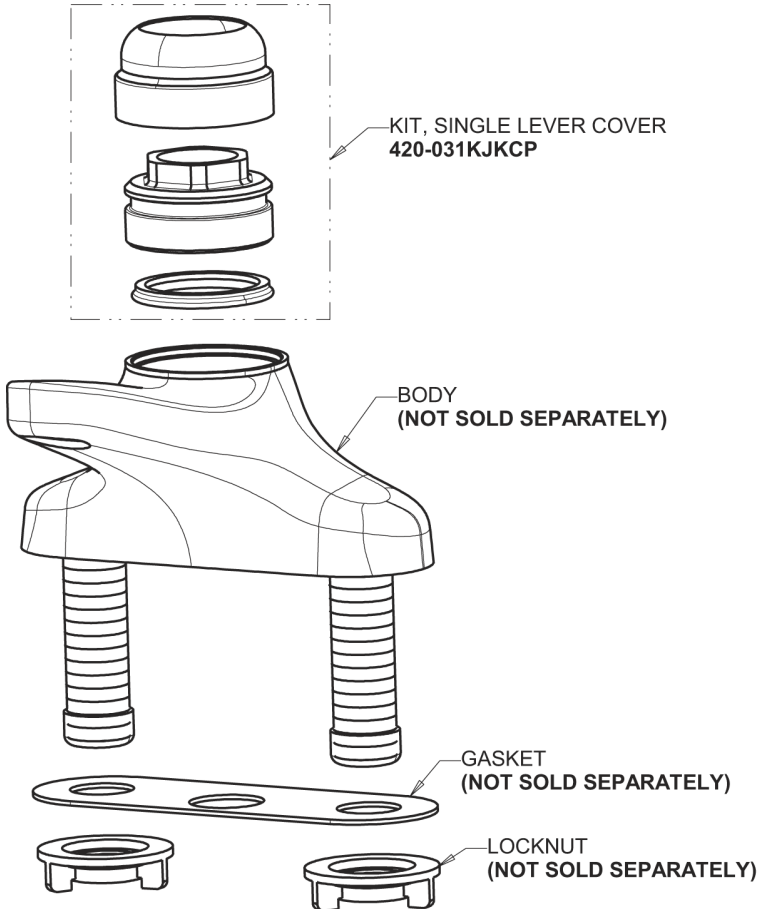

Repair Parts

420-POMPABCP

Single Lever Hot and Cold Water Mixing Sink Faucet with Pop-up Waste

CHICAGO FAUCETS®

Geberit Group

420 Series, 4" Centers

Base Parts:

4-1/4" Lever Handle
420-030KJKCP

2-1/8" Diameter Pop-up Drain
1233-KJKCP

1.5 GPM (5.7 L/min) Non-Aerating Laminar Outlet
E37JKABCP

Ceramic Cartridge, Volume and Temperature Control
410-XJKABNF

For Technical Assistance:

Phone: 800-TEC-TRUE (832-8783)