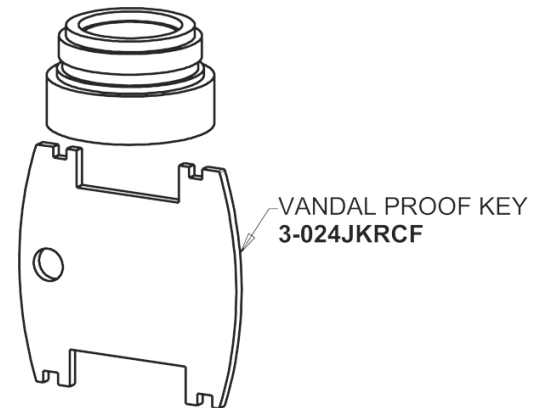

Repair Parts

420-E39VPABCP

Single Lever Hot and Cold Water Mixing Sink Faucet

CHICAGO FAUCETS®

Geberit Group

420 Series, 4" Centers

Base Parts:

4-1/4" Lever Handle
420-030KJKCP

0.35 GPM (1.3 L/min) Vandal Proof Econo-Flo Non-Aerating Outlet
E39VPJKABCP

Ceramic Cartridge, Volume and Temperature Control
410-XJKABNF

For Technical Assistance:

Phone: 800-TEC-TRUE (832-8783)

Email: techsupport.us@chicagofaucets.com