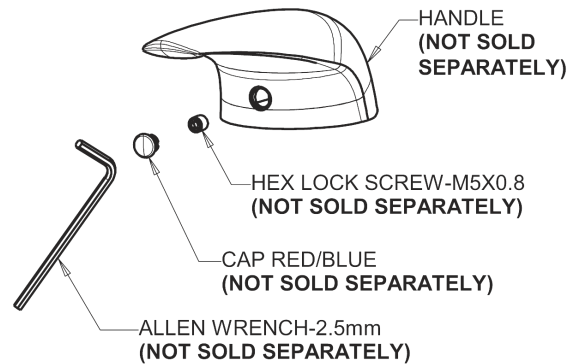

Repair Parts

420-E39VPABCP

Single Lever Hot and Cold Water Mixing Sink Faucet

CHICAGO FAUCETS®

Geberit Group

420 Series, 4" Centers

Base Parts:

4-1/4" Lever Handle
420-030KJKCP

0.35 GPM (1.3 L/min) Vandal Proof Econo-Flo Non-Aerating Outlet
E39VPJKABCP

Ceramic Cartridge, Volume and Temperature Control
410-XJKABNF

For Technical Assistance:

Phone: 800-TEC-TRUE (832-8783)

Email: techsupport.us@chicagofaucets.com