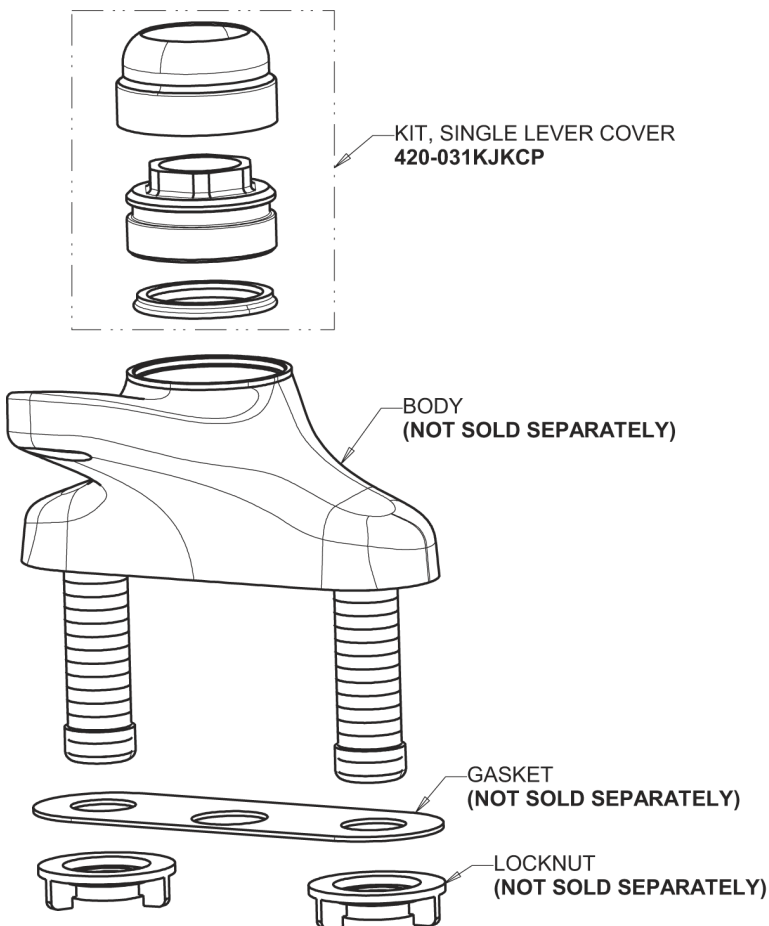

Repair Parts

420-E39VPABCP

Single Lever Hot and Cold Water Mixing Sink Faucet

CHICAGO FAUCETS®

Geberit Group

420 Series, 4" Centers

Base Parts:

4-1/4" Lever Handle
420-030KJKCP

0.35 GPM (1.3 L/min) Vandal Proof Econo-Flo Non-Aerating Outlet
E39VPJKABCP

Ceramic Cartridge, Volume and Temperature Control
410-XJKABNF

For Technical Assistance:

Phone: 800-TEC-TRUE (832-8783)

Email: techsupport.us@chicagofaucets.com