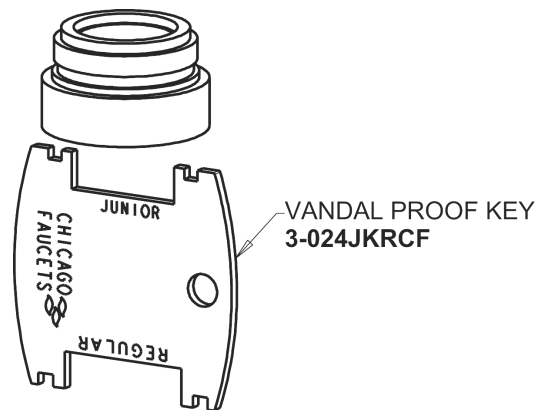

Repair Parts

420-E2805ABCP

Single Lever Hot and Cold Water Mixing Sink Faucet

CHICAGO FAUCETS®

Geberit Group

420 Series, 4" Centers

Base Parts:

4-1/4" Lever Handle
420-030KJKCP

0.5 GPM (1.9 L/min) Vandal Proof Econo-Flo Non-Aerating
Spray
E2805JKABCP

Ceramic Cartridge, Volume and Temperature Control
410-XJKABNF

For Technical Assistance:

Phone: 800-TEC-TRUE (832-8783)

Email: techsupport.us@chicagofaucets.com