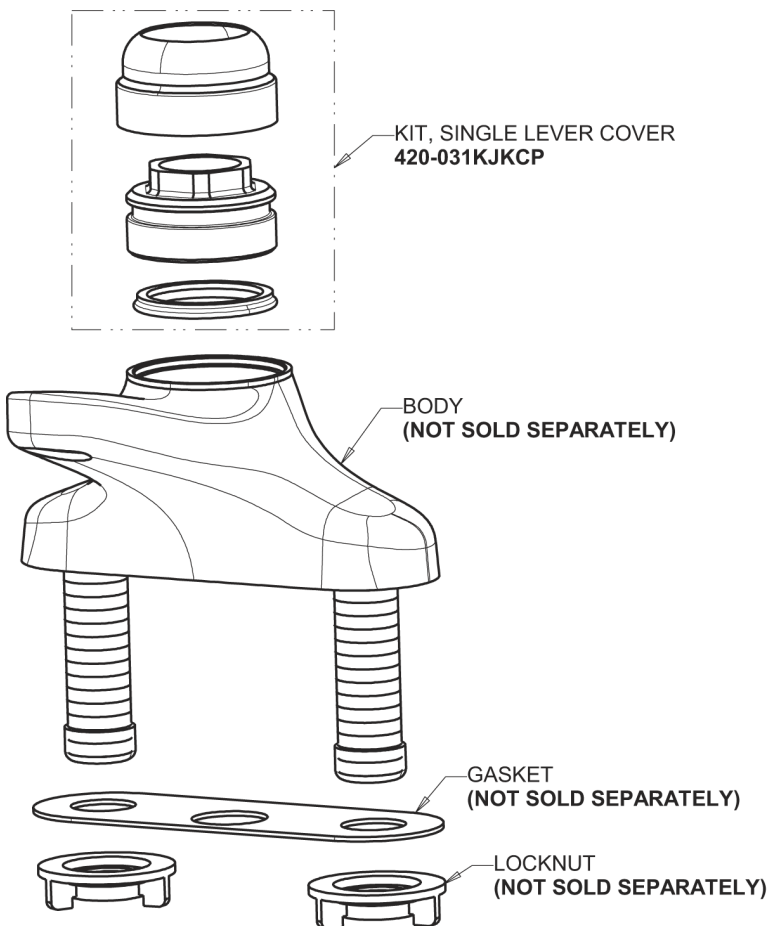

Repair Parts

420-E2805ABCP

Single Lever Hot and Cold Water Mixing Sink Faucet

CHICAGO FAUCETS®

Geberit Group

420 Series, 4" Centers

Base Parts:

4-1/4" Lever Handle
420-030KJKCP

0.5 GPM (1.9 L/min) Vandal Proof Econo-Flo Non-Aerating
Spray
E2805JKABCP

Ceramic Cartridge, Volume and Temperature Control
410-XJKABNF

For Technical Assistance:

Phone: 800-TEC-TRUE (832-8783)

Email: techsupport.us@chicagofaucets.com