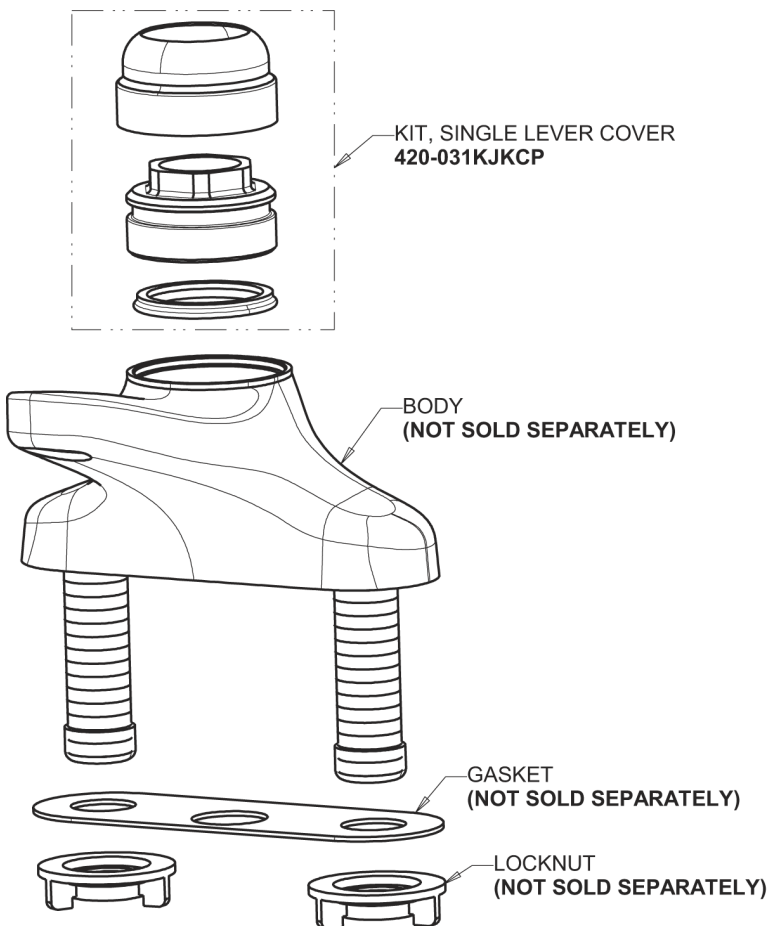

Repair Parts

420-ABCP

Single Lever Hot and Cold Water Mixing Sink Faucet

CHICAGO FAUCETS®

Geberit Group

420 Series, 4" Centers

Base Parts:

4-1/4" Lever Handle
420-030KJKCP

1.5 GPM (5.7 L/min) Non-Aerating Laminar Outlet
E37JKABCP

Ceramic Cartridge, Volume and Temperature Control
410-XJKABNF

For Technical Assistance:

Phone: 800-TEC-TRUE (832-8783)

Email: techsupport.us@chicagofaucets.com