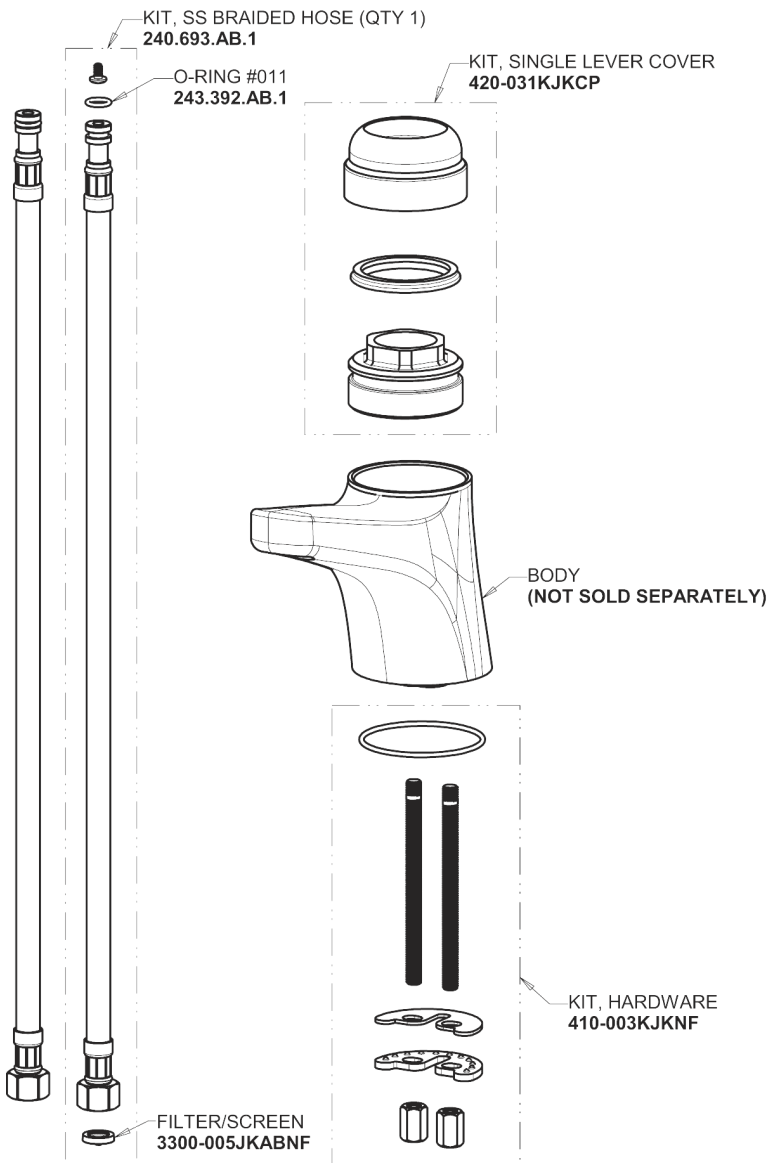

Repair Parts

410-T45E64VPABCP

CHICAGO FAUCETS®

Geberit Group

410 Series Single-Hole, Single-Lever Base Parts:

4-1/4" Lever Handle 420-030KJKCP

1.0 GPM (3.8 L/min) Vandal Proof Non-Aerating Laminar Outlet E64VPJKABCP

Ceramic Cartridge, Volume and Temperature Control 420-X45KJKABNF

For Technical Assistance:

Phone: 800-TEC-TRUE (832-8783)

Email: techsupport.us@chicagofaucets.com

2100 South Clearwater Drive

Des Plaines, IL 60018