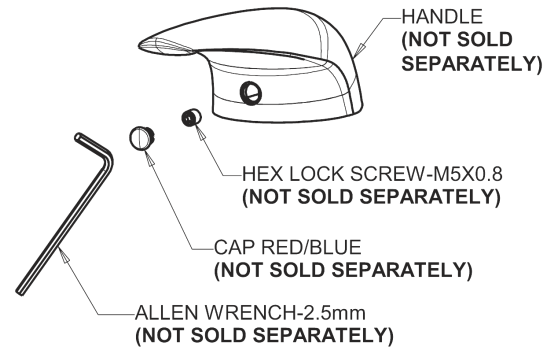

Repair Parts

410-T45E64VPABCP

CHICAGO FAUCETS®

Geberit Group

410 Series Single-Hole, Single-Lever Base Parts:

4-1/4" Lever Handle 420-030KJKCP

1.0 GPM (3.8 L/min) Vandal Proof Non-Aerating Laminar Outlet E64VPJKABCP