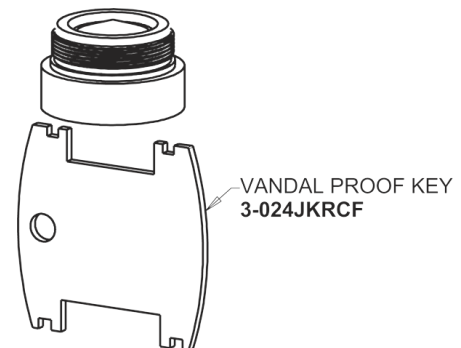

Repair Parts

410-T45E64VPABCP

CHICAGO FAUCETS®

Geberit Group

410 Series Single-Hole, Single-Lever Base Parts:

4-1/4" Lever Handle 420-030KJKCP

1.0 GPM (3.8 L/min) Vandal Proof Non-Aerating Laminar Outlet E64VPJKABCP

Ceramic Cartridge, Volume and Temperature Control 420-X45KJKABNF

For Technical Assistance:

Phone: 800-TEC-TRUE (832-8783)

Email: techsupport.us@chicagofaucets.com

2100 South Clearwater Drive

Des Plaines, IL 60018