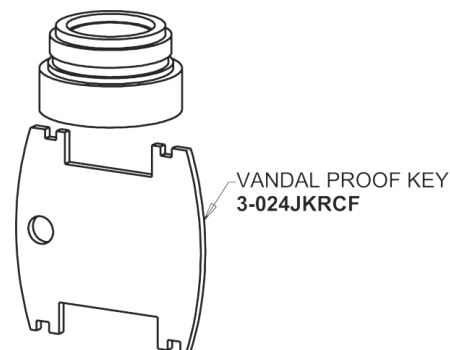

Repair Parts

410-T45E39VPABCP

Single Lever Hot and Cold Water Thermostatic Mixing Sink Faucet

**CHICAGO
FAUCETS**

a Geberit company

410 Series Single-Hole, Single-Lever Base Parts:

4-1/4" Lever Handle 420-030KJKCP

0.35 GPM (1.3 L/min) Vandal Proof Econo-Flo Non-Aerating Outlet E39VPJKABCP

Ceramic Cartridge, Volume and Temperature Control 420-X45KJKABNF

For Technical Assistance:

Phone: 800-TEC-TRUE (832-8783)

Email: techsupport.us@chicagofaucets.com