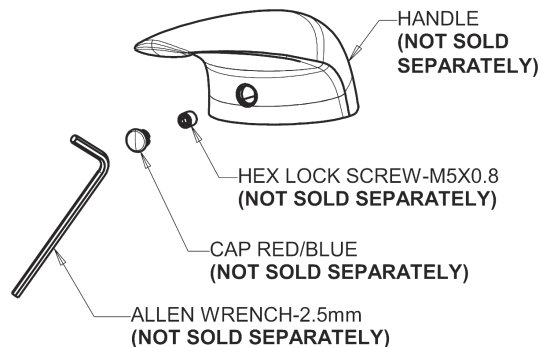

Repair Parts

410-T45E39VPABCP

Single Lever Hot and Cold Water Thermostatic Mixing Sink Faucet

**CHICAGO
FAUCETS**

a Geberit company

410 Series Single-Hole, Single-Lever Base Parts:

4-1/4" Lever Handle 420-030KJKCP

0.35 GPM (1.3 L/min) Vandal Proof Econo-Flo Non-Aerating Outlet E39VPJKABCP

Ceramic Cartridge, Volume and Temperature Control 420-X45KJKABNF

For Technical Assistance:

Phone: 800-TEC-TRUE (832-8783)

Email: techsupport.us@chicagofaucets.com