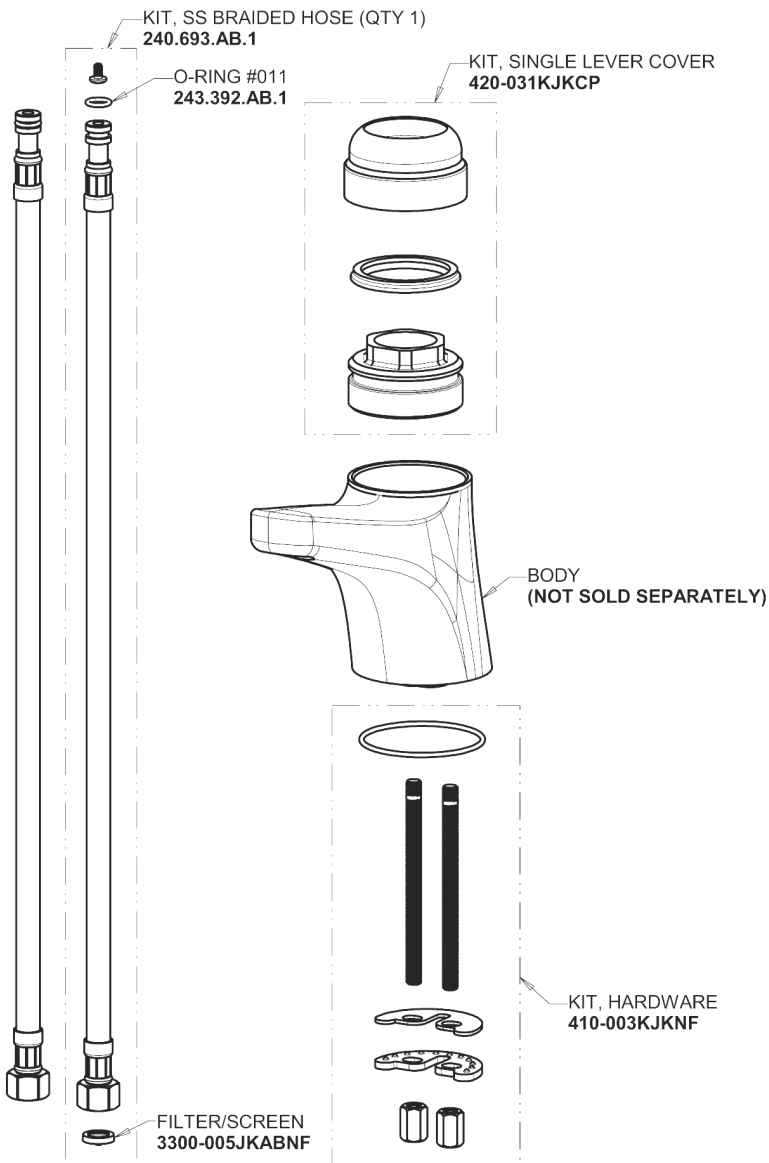

Repair Parts

410-T45E39VPABCP

Single Lever Hot and Cold Water Thermostatic Mixing Sink Faucet

**CHICAGO
FAUCETS**

a Geberit company

410 Series Single-Hole, Single-Lever Base Parts:

4-1/4" Lever Handle 420-030KJKCP

0.35 GPM (1.3 L/min) Vandal Proof Econo-Flo Non-Aerating Outlet E39VPJKABCP

Ceramic Cartridge, Volume and Temperature Control 420-X45KJKABNF

For Technical Assistance:

Phone: 800-TEC-TRUE (832-8783)

Email: techsupport.us@chicagofaucets.com