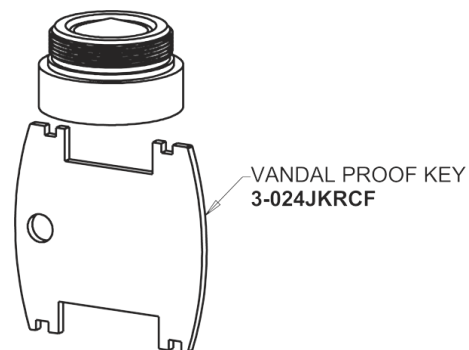

1.5 GPM (5.7 L/min) Vandal Proof Non-Aerating Laminar Outlet E37VPJKABCP