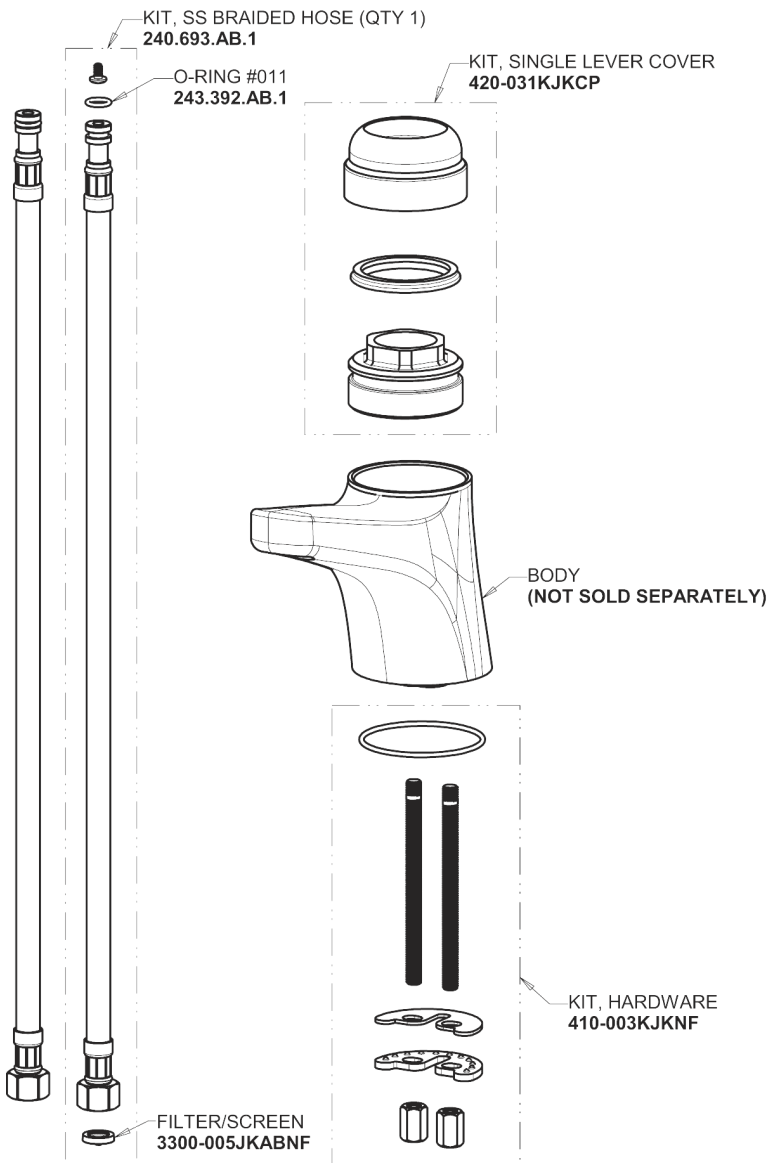

# Repair Parts

410-T45E37VPABCP

## 410 Series Single-Hole, Single-Lever Base Parts:

## 4-1/4" Lever Handle 420-030KJKCP

## Ceramic Cartridge, Volume and Temperature Control 420-X45KJKABNF