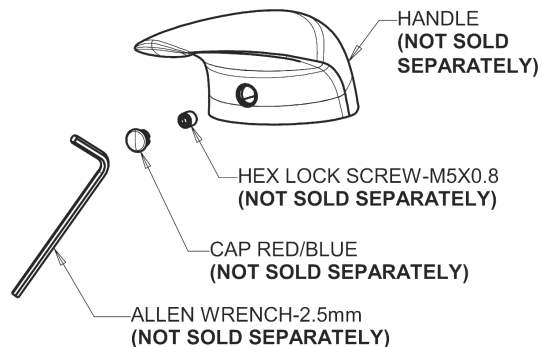

# Repair Parts

410-T45E37VPABCP

## 410 Series Single-Hole, Single-Lever Base Parts:

## 4-1/4" Lever Handle 420-030KJKCP