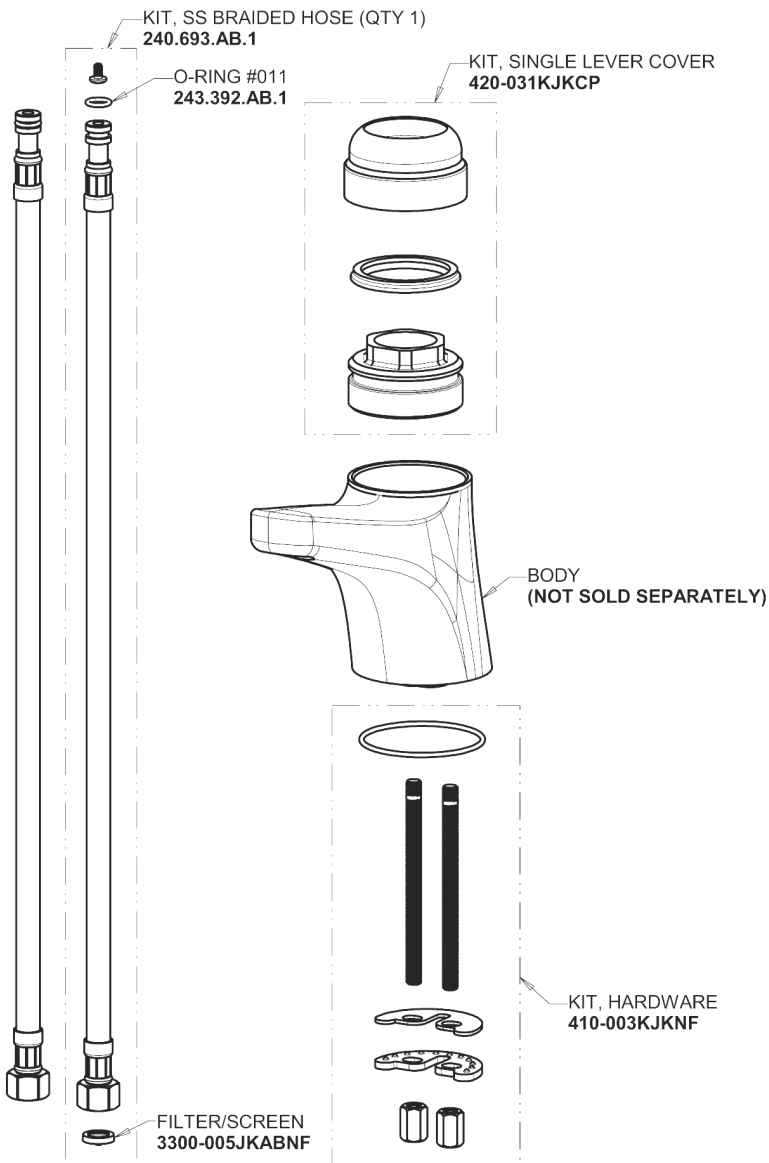

Repair Parts

410-T41E37VPABCP

Single Lever Hot and Cold Water Thermostatic Mixing Sink Faucet

CHICAGO FAUCETS®

Geberit Group

410 Series Single-Hole, Single-Lever Base Parts:

4-1/4" Lever Handle 420-030KJKCP

1.5 GPM (5.7 L/min) Vandal Proof Non-Aerating Laminar Outlet E37VPJKABCP

Ceramic Cartridge, Volume and Temperature Control 420-X41KJKABNF

For Technical Assistance:

Phone: 800-TEC-TRUE (832-8783)

Email: techsupport.us@chicagofaucets.com