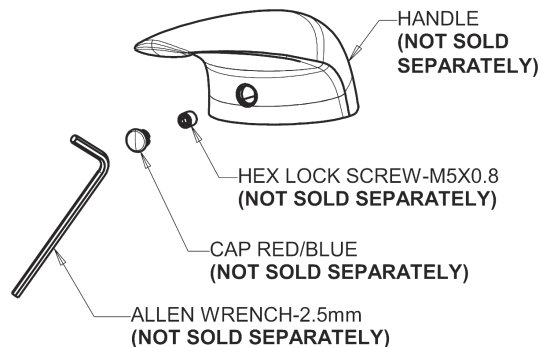

Repair Parts

410-T41E37VPABCP

Single Lever Hot and Cold Water Thermostatic Mixing Sink Faucet

CHICAGO FAUCETS®

Geberit Group

410 Series Single-Hole, Single-Lever Base Parts:

4-1/4" Lever Handle 420-030KJKCP

1.5 GPM (5.7 L/min) Vandal Proof Non-Aerating Laminar Outlet E37VPJKABCP

Ceramic Cartridge, Volume and Temperature Control 420-X41KJKABNF

For Technical Assistance:

Phone: 800-TEC-TRUE (832-8783)

Email: techsupport.us@chicagofaucets.com