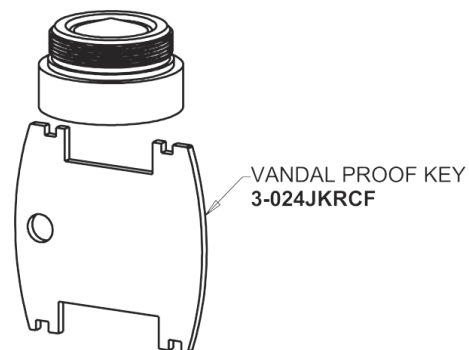

Repair Parts

410-T41E37VPABCP

Single Lever Hot and Cold Water Thermostatic Mixing Sink Faucet

CHICAGO FAUCETS®

Geberit Group

410 Series Single-Hole, Single-Lever Base Parts:

4-1/4" Lever Handle 420-030KJKCP

1.5 GPM (5.7 L/min) Vandal Proof Non-Aerating Laminar Outlet E37VPJKABCP

Ceramic Cartridge, Volume and Temperature Control 420-X41KJKABNF

For Technical Assistance:

Phone: 800-TEC-TRUE (832-8783)

Email: techsupport.us@chicagofaucets.com