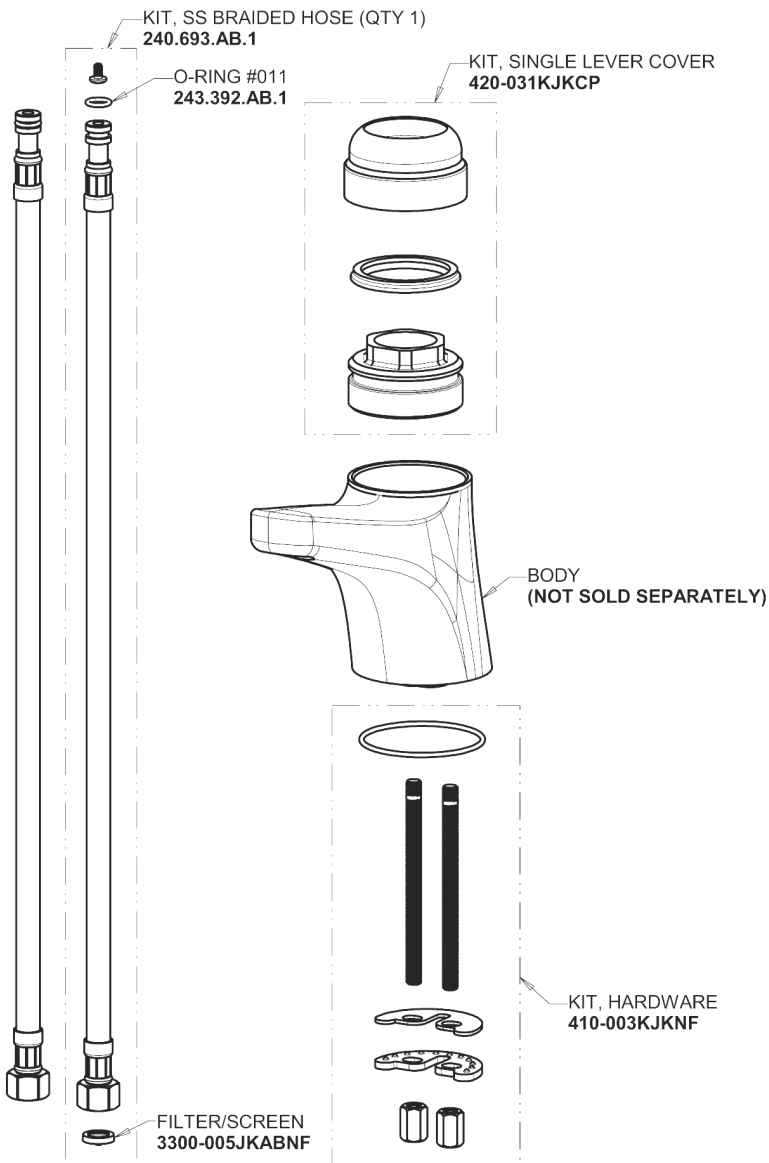

Repair Parts

410-E39VPABCP

Single Lever Hot and Cold Water Mixing Sink Faucet

**CHICAGO
FAUCETS**

a Geberit company

410 Series Single-Hole, Single-Lever Base Parts:

4-1/4" Lever Handle 420-030KJKCP

0.35 GPM (1.3 L/min) Vandal Proof Econo-Flo Non-Aerating Outlet E39VPJKABCP

Ceramic Cartridge, Volume and Temperature Control 410-XJKABNF

For Technical Assistance:

Phone: 800-TEC-TRUE (832-8783)

Email: techsupport.us@chicagofaucets.com

2100 South Clearwater Drive

Des Plaines, IL 60018