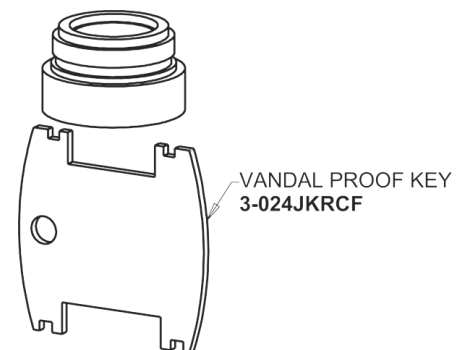

Repair Parts

410-E39VPABCP

Single Lever Hot and Cold Water Mixing Sink Faucet

**CHICAGO
FAUCETS**

a Geberit company

410 Series Single-Hole, Single-Lever Base Parts:

4-1/4" Lever Handle 420-030KJKCP

0.35 GPM (1.3 L/min) Vandal Proof Econo-Flo Non-Aerating Outlet E39VPJKABCP