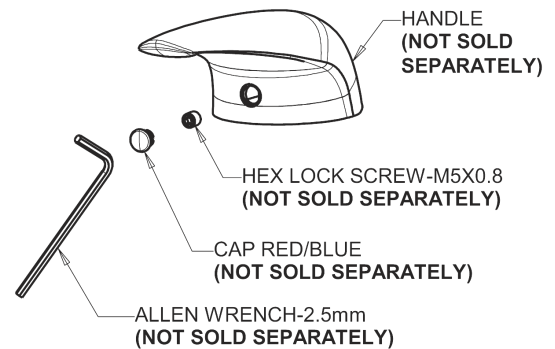

Repair Parts

410-E39VPABCP

Single Lever Hot and Cold Water Mixing Sink Faucet

**CHICAGO
FAUCETS**

a Geberit company

410 Series Single-Hole, Single-Lever Base Parts:

4-1/4" Lever Handle 420-030KJKCP

0.35 GPM (1.3 L/min) Vandal Proof Econo-Flo Non-Aerating Outlet E39VPJKABCP