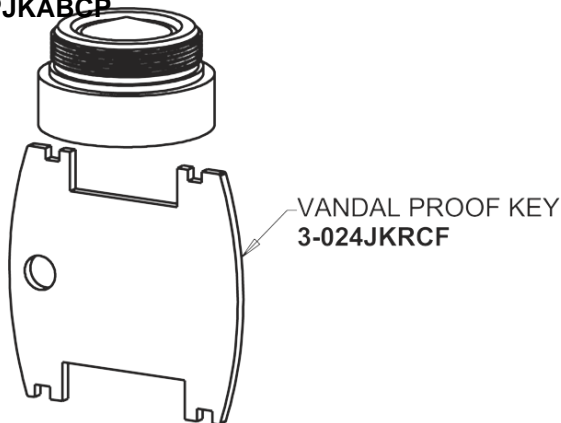

Repair Parts

410-E37VPPOABCP

Single Lever Hot and Cold Water Mixing Sink Faucet with Pop-up Waste

a Geberit company

410 Series Single-Hole, Single-Lever Base Parts:

1.5 GPM (5.7 L/min) Vandal Proof Non-Aerating Laminar Outlet E37VPJKABCP

2-1/8" Diameter Pop-up Drain 1233-KJKCP

4-1/4" Lever Handle 420-030KJKCP

Ceramic Cartridge, Volume and Temperature Control 410-XJKABNF

For Technical Assistance:

Phone: 800-TEC-TRUE (832-8783)

Email: techsupport.us@chicago faucets.com