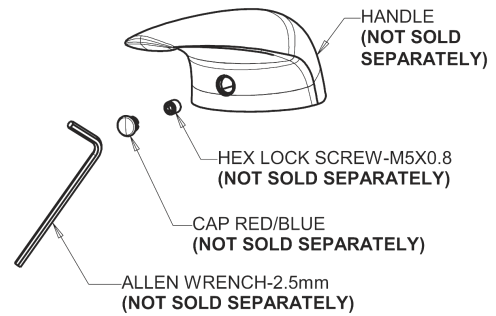

Repair Parts

410-E37VPPOABCP

Single Lever Hot and Cold Water Mixing Sink Faucet with Pop-up Waste

a Geberit company

410 Series Single-Hole, Single-Lever Base Parts:

1.5 GPM (5.7 L/min) Vandal Proof Non-Aerating Laminar Outlet E37VPJKABCP

2-1/8" Diameter Pop-up Drain 1233-KJKCP

4-1/4" Lever Handle 420-030KJKCP

Ceramic Cartridge, Volume and Temperature Control 410-XJKABNF

For Technical Assistance:

Phone: 800-TEC-TRUE (832-8783)

Email: techsupport.us@chicago faucets.com