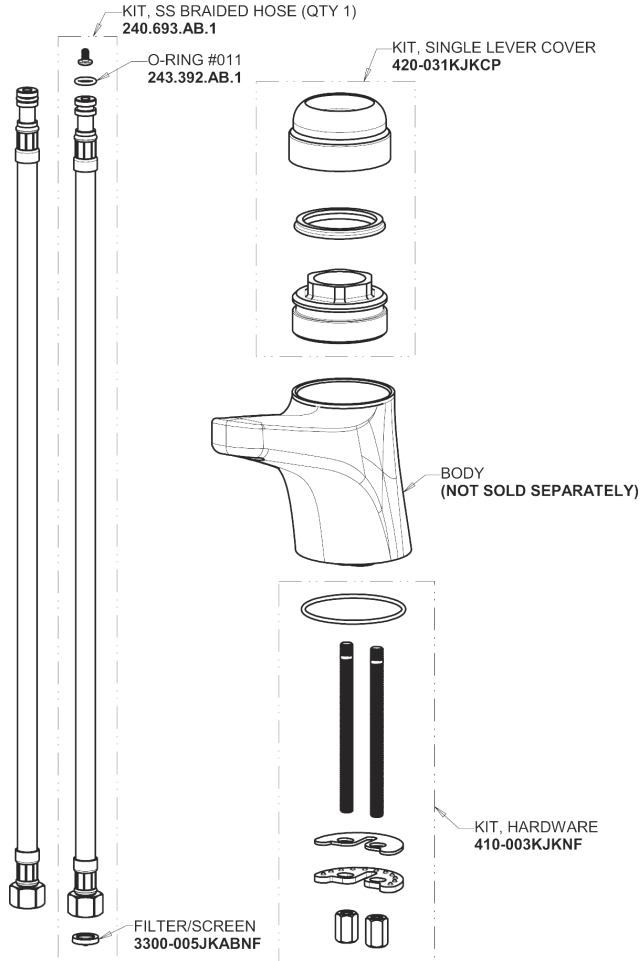

Repair Parts

410-E37VPPOABCP

Single Lever Hot and Cold Water Mixing Sink Faucet with Pop-up Waste

a Geberit company

410 Series Single-Hole, Single-Lever Base Parts:

1.5 GPM (5.7 L/min) Vandal Proof Non-Aerating Laminar Outlet E37VPJKABCP

2-1/8" Diameter Pop-up Drain 1233-KJKCP

4-1/4" Lever Handle 420-030KJKCP

Ceramic Cartridge, Volume and Temperature Control 410-XJKABNF

For Technical Assistance:

Phone: 800-TEC-TRUE (832-8783)

Email: techsupport.us@chicago faucets.com