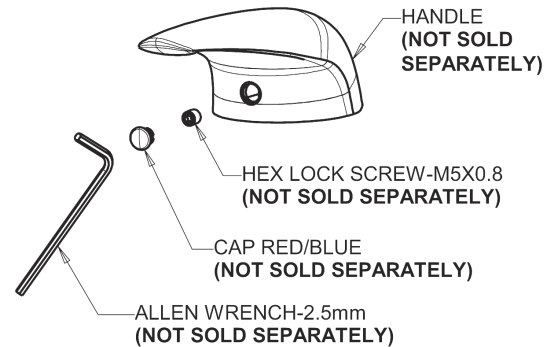

# Repair Parts

410-E37VPABCP

Single Lever Hot and Cold Water Mixing Sink Faucet

**CHICAGO  
FAUCETS**

a Geberit company

## 410 Series Single-Hole, Single-Lever Base Parts:

## 4-1/4" Lever Handle 420-030KJKCP