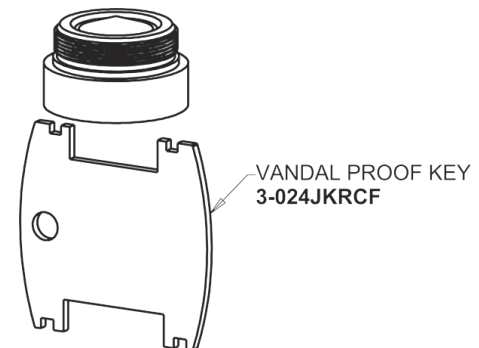

1.5 GPM (5.7 L/min) Vandal Proof Non-Aerating Laminar Outlet E37VPJKABCP