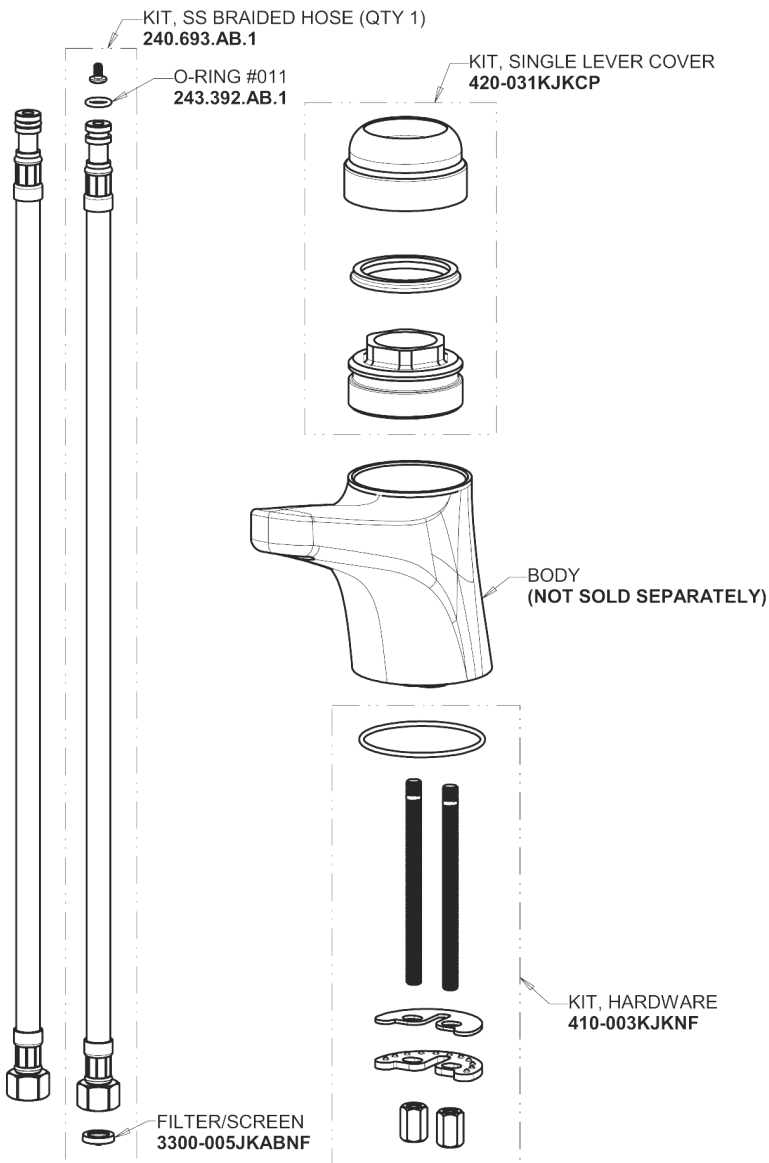

# Repair Parts

410-E37VPABCP

Single Lever Hot and Cold Water Mixing Sink Faucet

**CHICAGO  
FAUCETS**

a Geberit company

## 410 Series Single-Hole, Single-Lever Base Parts:

## 4-1/4" Lever Handle 420-030KJKCP

## Ceramic Cartridge, Volume and Temperature Control 410-XJKABNF