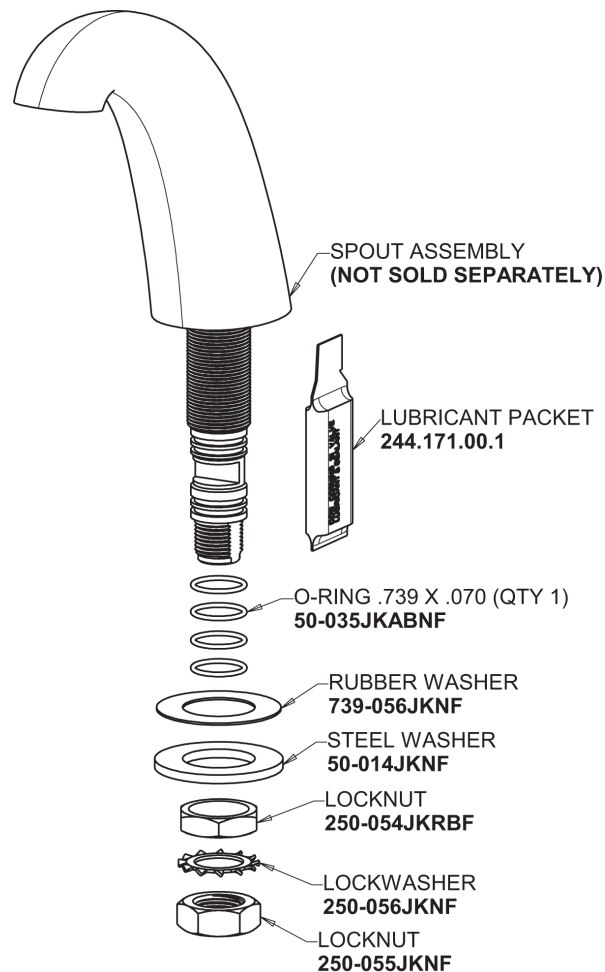

# Repair Parts

405-XKAB

Concealed Hot and Cold Water Sink Faucet

## Base Parts:

## 2-3/8" Lever Handle 390-PRJKCP

## Ceramic 1/4-Turn Cartridge (pair) 377-XKRHJKABNF (right) 377-XKLHJKABNF (left)