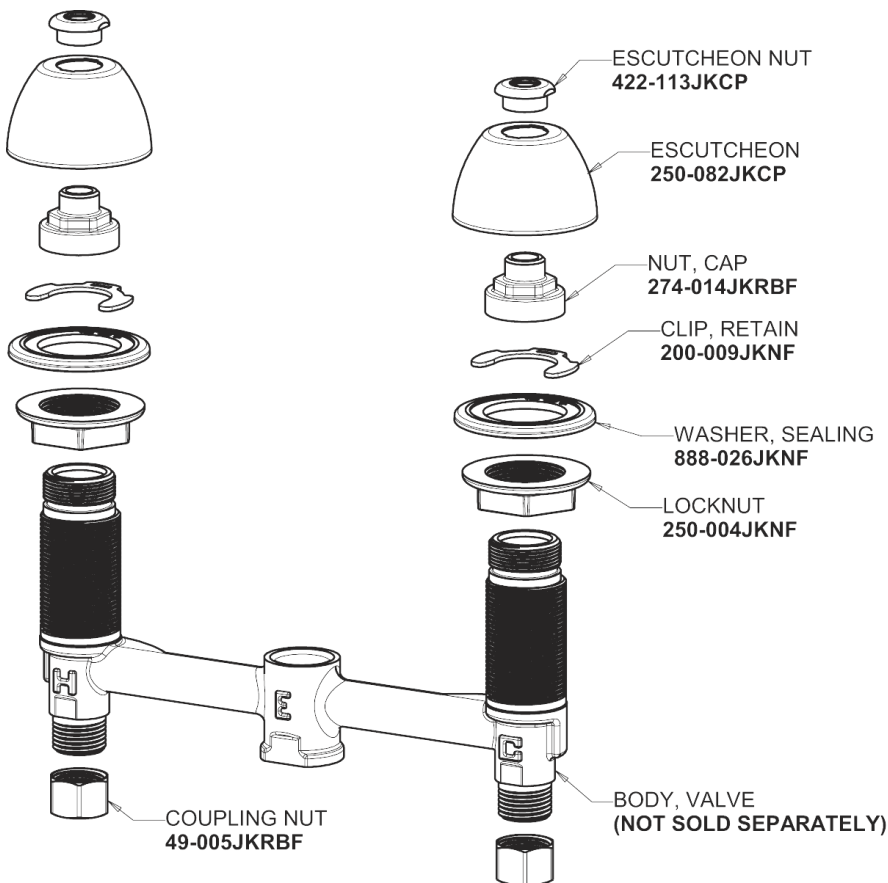

# Repair Parts

405-XKAB

Concealed Hot and Cold Water Sink Faucet

## Base Parts:

## 2-3/8" Lever Handle 390-PRJKCP

## Ceramic 1/4-Turn Cartridge (pair) 377-XKRHJKABNF (right) 377-XKLHJKABNF (left)