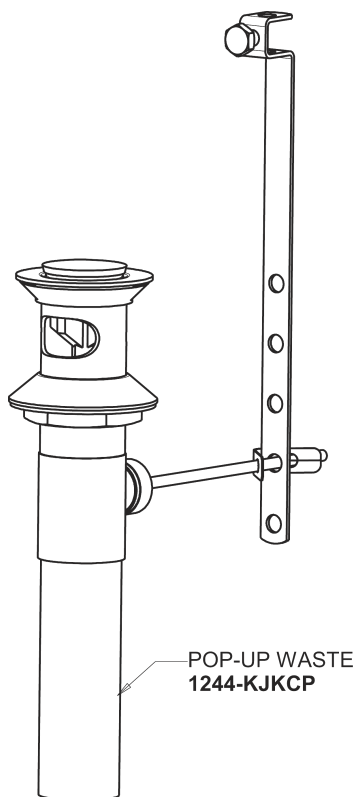

Repair Parts

405-VPOAB

Concealed Hot and Cold Water Sink Faucet with Pop-up Waste

CHICAGO FAUCETS®

Geberit Group

Base Parts:

405 Series Spout with Pop-up Waste 401-614KJKCP

For Technical Assistance:

Concealed Hot and Cold Water Sink Faucet with Pop-up Waste

CHICAGO FAUCETS®

Geberit Group

Pop-up Waste
1244-KJKCP

2.2 GPM (8.3 L/min) Vandal Proof Softflo Aerator
E12VPJKABCP

2-3/8" Lever Handle
390-PRJKCP