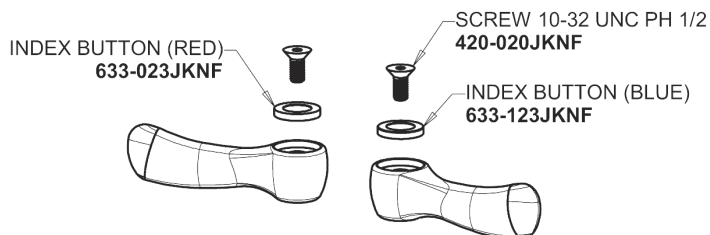

Concealed Hot and Cold Water Sink Faucet with Pop-up Waste

CHICAGO FAUCETS®

Geberit Group

Pop-up Waste
1244-KJKCP

2.2 GPM (8.3 L/min) Vandal Proof Softflo Aerator
E12VPJKABCP

2-3/8" Lever Handle
390-PRJKCP