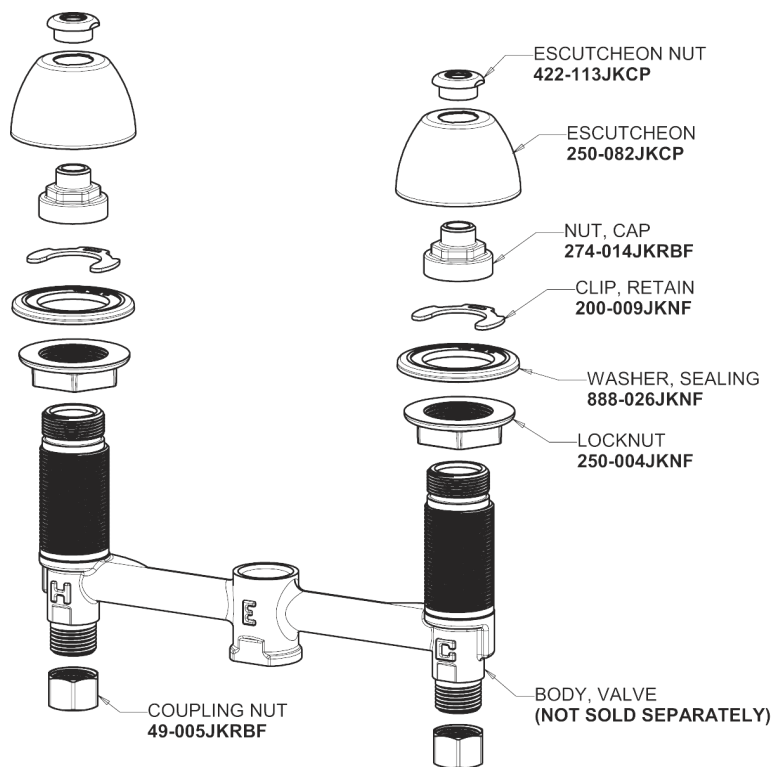

Repair Parts

405-VPOAB

Concealed Hot and Cold Water Sink Faucet with Pop-up Waste

CHICAGO FAUCETS®

Geberit Group

Base Parts:

405 Series Spout with Pop-up Waste 401-614KJKCP

For Technical Assistance:

Concealed Hot and Cold Water Sink Faucet with Pop-up Waste

CHICAGO FAUCETS®

Geberit Group

Pop-up Waste
1244-KJKCP

2.2 GPM (8.3 L/min) Vandal Proof Softflo Aerator
E12VPJKABCP

2-3/8" Lever Handle
390-PRJKCP