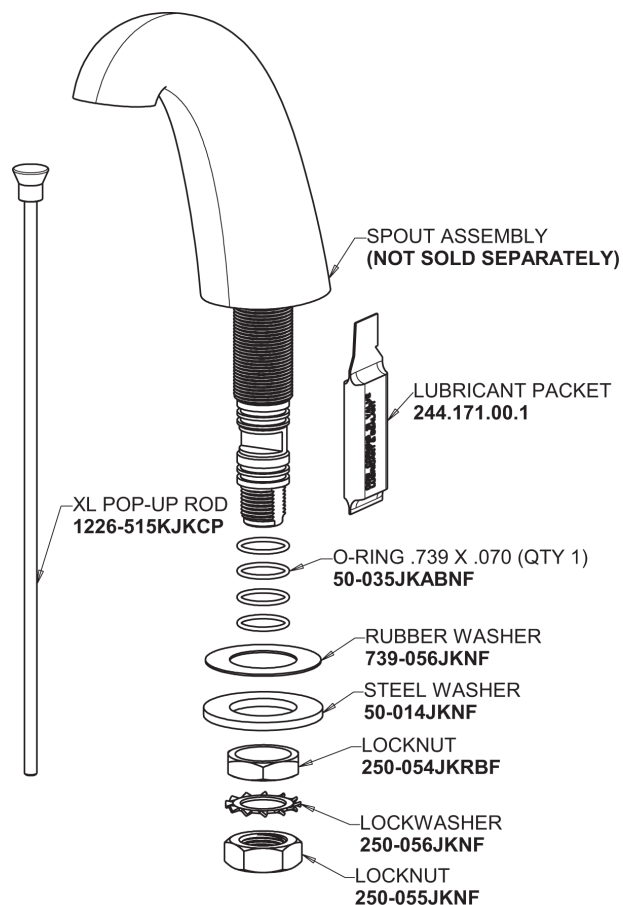

Repair Parts

405-VPOAB

Concealed Hot and Cold Water Sink Faucet with Pop-up Waste

CHICAGO FAUCETS®

Geberit Group

Base Parts:

405 Series Spout with Pop-up Waste 401-614KJKCP

For Technical Assistance:

Concealed Hot and Cold Water Sink Faucet with Pop-up Waste

CHICAGO FAUCETS®

Geberit Group

Pop-up Waste
1244-KJKCP

2.2 GPM (8.3 L/min) Vandal Proof Softflo Aerator
E12VPJKABCP

2-3/8" Lever Handle
390-PRJKCP