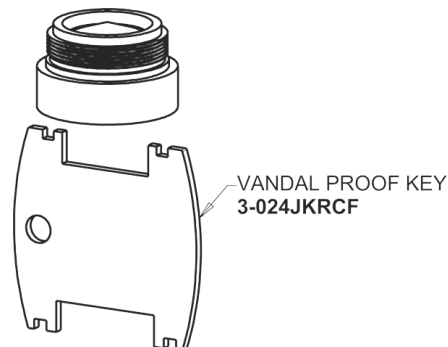

Concealed Hot and Cold Water Sink Faucet with Pop-up Waste

CHICAGO FAUCETS®

Geberit Group

Pop-up Waste
1244-KJKCP

2.2 GPM (8.3 L/min) Vandal Proof Softflo Aerator
E12VPJKABCP

2-3/8" Lever Handle
390-PRJKCP