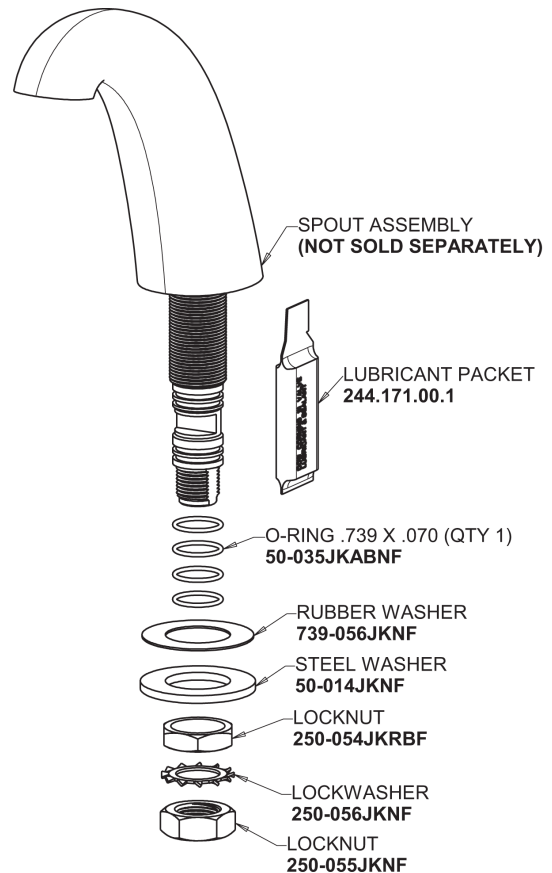

Repair Parts

405-VLEHAB

Concealed Hot and Cold Water Sink Faucet

CHICAGO FAUCETS®

Geberit Group

Base Parts:

405 Series Spout 401-602KJKCP

2.2 GPM (8.3 L/min) Vandal Proof Softflo Aerator E12VPJKABCP

Quaturn Compression Cartridge (pair) 377-XTRHJKABNF (right) 377-XTLHJKABNF (left)

For Technical Assistance:

Phone: 800-TEC-TRUE (832-8783)

Email: techsupport.us@chicago faucets.com

2100 South Clearwater Drive