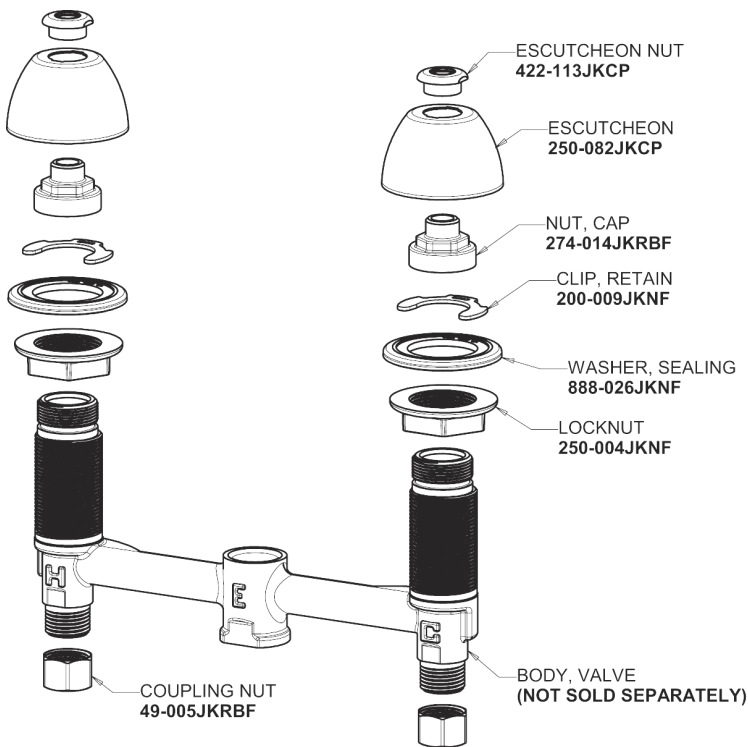

Repair Parts

405-VLEHAB

Concealed Hot and Cold Water Sink Faucet

CHICAGO FAUCETS®

Geberit Group

Base Parts:

405 Series Spout 401-602KJKCP

2.2 GPM (8.3 L/min) Vandal Proof Softflo Aerator E12VPJKABCP

Quaturn Compression Cartridge (pair) 377-XTRHJKABNF (right) 377-XTLHJKABNF (left)

For Technical Assistance:

Phone: 800-TEC-TRUE (832-8783)

Email: techsupport.us@chicago faucets.com

2100 South Clearwater Drive