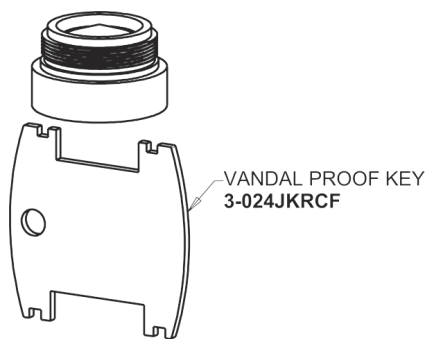

Repair Parts

405-VLEHAB

Concealed Hot and Cold Water Sink Faucet

CHICAGO FAUCETS®

Geberit Group

Base Parts:

405 Series Spout 401-602KJKCP

2.2 GPM (8.3 L/min) Vandal Proof Softflo Aerator E12VPJKABCP